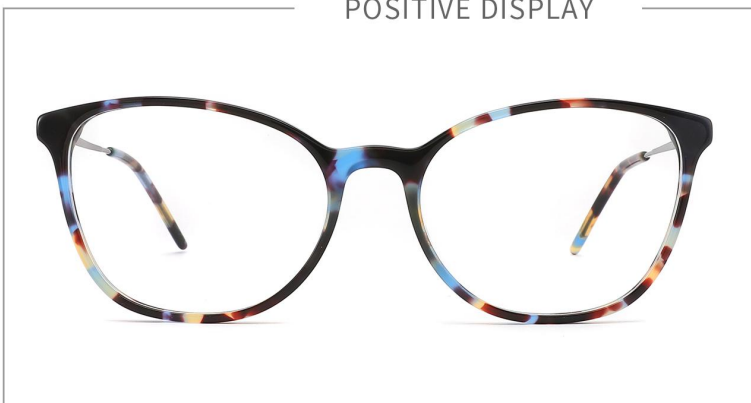

MODEL:
TA9024

SIZE:
53□17-145

POSITIVE DISPLAY

DETAILS SHOW

• PRODUCT DISPLAY

C1 GREY

C2 CRYST

C3 BLK