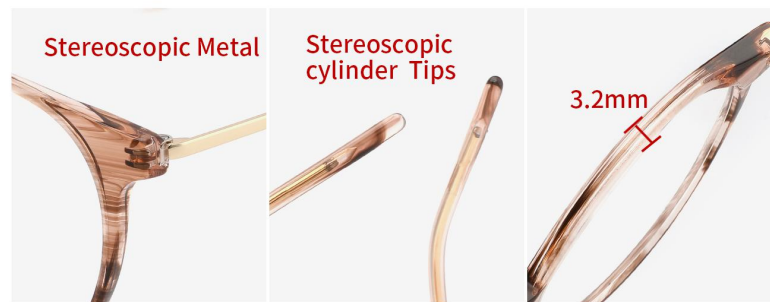

C4 RED

C5 BLU

NEW

Acetate

MODEL:
TA9025

SIZE:
48□19-140

POSITIVE DISPLAY

DETAILS SHOW