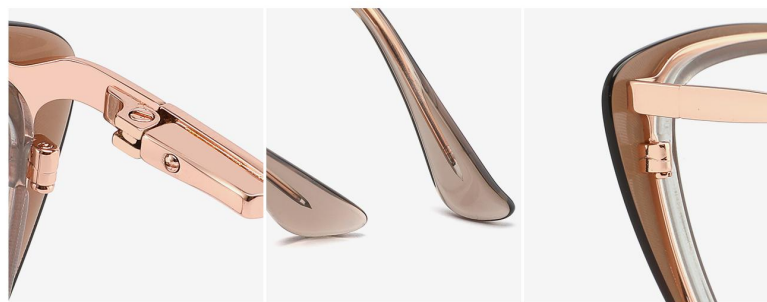

• PRODUCT DISPLAY

C1 BLK/GUN

C2 RED/GOLD

C3 CRYG/GUN

C4 PINK/GOLD

C5 PUPER/GOLD

NEW

Acetate+Stainless Steel

MODEL:
TA9028

SIZE:
53□16-138

POSITIVE DISPLAY

DETAILS SHOW

▪ PRODUCT DISPLAY

C1 BLK/GUN

C2 RED/GOLD

C3 CRYG/GUN

C4 PINK/GOLD

C5 PUPER/GOLD

NEW

Acetate

MODEL:
TA9029

SIZE:
53□16-138

POSITIVE DISPLAY

DETAILS SHOW

▪ PRODUCT DISPLAY

C1 BLK

C2 BRN

C3 GREY

C4 PINK

C5 PURPLE