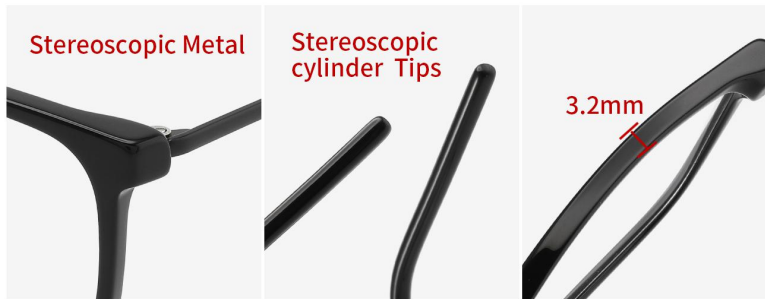

• PRODUCT DISPLAY

C1 TEA

C2 BLK

C3 BRN

C4 CRYST

C5 GREY

NEW

Acetate

MODEL:
TA9026

SIZE:
54□15-145

POSITIVE DISPLAY

DETAILS SHOW

• PRODUCT DISPLAY

C1 BLK

C2 CRYST

C3 BRN