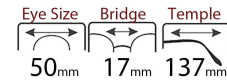

TR+two-tone Glasses legs

DETAIL DESIGN

可调节硅胶鼻托，防滑，佩戴舒适  
Adjustable silicone nose rest  
Non slip, comfortable to wear

Modle:  
X1-2503

COLOR DISPLAY

C1.Black/Blue

C2.Black/Gray

C3.Gray/Yellow

C4.Blue/Blue

C5.Pink/Pink

C6.Clear/Blue

**TR-90**  
TR+two-tone Glasses legs

DETAIL DESIGN

可调节硅胶鼻托，防滑，佩戴舒适  
Adjustable silicone nose rest  
Non slip, comfortable to wear

Modle:  
X1-2504

COLOR DISPLAY