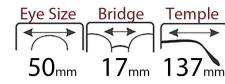

C6.Clear/Gray

**TR-90**  
TR+two-tone Glasses legs

DETAIL DESIGN

可调节硅胶鼻托，防滑，佩戴舒适  
Adjustable silicone nose rest  
Non slip, comfortable to wear

Modle:  
X1-2506

COLOR DISPLAY

C1.Black/Green

C2.Black/Blue

C3.Blue/Gray

C4.Purple/Pink

C5.Pink/Gray

C6.Clear/Gray

**TR-90**  
TR+two-tone Glasses legs

DETAIL DESIGN

可调节硅胶鼻托，防滑，佩戴舒适  
Adjustable silicone nose rest  
Non slip, comfortable to wear

Modle:  
X1-2507