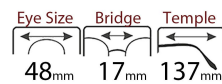

TR-90

TR+two-tone Glasses legs

DETAIL DESIGN

可调节硅胶鼻托, 防滑, 佩戴舒适  
Adjustable silicone nose rest  
Non slip, comfortable to wear

Modle:  
X1-2501

COLOR DISPLAY

C1.Black/Gray

C2.Black/Blue

C3.Blue/Gray

C4.Purple/Pink

C5.Pink/Pink

C6.Clear/Gray

**TR-90**  
TR+two-tone Glasses legs

DETAIL DESIGN

可调节硅胶鼻托，防滑，佩戴舒适  
Adjustable silicone nose rest  
Non slip, comfortable to wear

Modle:  
X1-2502