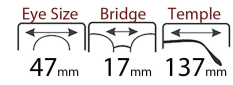

C6.Clear/Gray

**TR-90**  
TR+two-tone Glasses legs

DETAIL DESIGN

可调节硅胶鼻托，防滑，佩戴舒适  
Adjustable silicone nose rest  
Non slip, comfortable to wear

Modle:  
X1-2506

COLOR DISPLAY

C1.Black/Green

C2.Black/Blue

C3.Blue/Gray

C4.Purple/Pink

C5.Pink/Gray

C6.Clear/Gray

**TR-90**  
TR+two-tone Glasses legs

DETAIL DESIGN

可调节硅胶鼻托，防滑，佩戴舒适  
Adjustable silicone nose rest  
Non slip, comfortable to wear

Modle:  
X1-2507