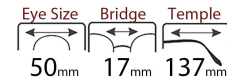

C3.Blue/Gray

C4.Purple/Pink

C5.Pink/Pink

C6.Clear/Gray

**TR-90**  
TR+two-tone Glasses legs

DETAIL DESIGN

可调节硅胶鼻托，防滑，佩戴舒适  
Adjustable silicone nose rest  
Non slip, comfortable to wear

Modle:  
X1-2502