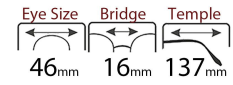

C3.Blue/Gray

C4.Purple/Pink

C5.Pink/Gray

C6.Clear/Gray

**TR-90**  
TR+two-tone Glasses legs

DETAIL DESIGN

可调节硅胶鼻托，防滑，佩戴舒适  
Adjustable silicone nose rest  
Non slip, comfortable to wear

Modle:  
X1-2507

COLOR DISPLAY

C1.Black/Green

C2.Black/Gray

C3.Gray/Gray

C4.Cyan/Gray

C5.Pink/Pink

C6.Clear/Cyan

**TR-90**  
TR+two-tone Glasses legs

DETAIL DESIGN

可调节硅胶鼻托，防滑，佩戴舒适  
Adjustable silicone nose rest  
Non slip, comfortable to wear

Modle:  
X1-2508

COLOR DISPLAY

C1.Black/Green

C2.Black/Gray

C3.Gray/Yellow

C4.Blue/Blue