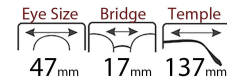

C4.Blue/Blue

C5.Pink/Pink

C6.Clear/Blue

**TR-90**  
TR+two-tone Glasses legs

DETAIL DESIGN

可调节硅胶鼻托，防滑，佩戴舒适  
Adjustable silicone nose rest  
Non slip, comfortable to wear

Modle:  
X1-2504

COLOR DISPLAY

C1.Black/Beige

C2.Black/Blue

C3.Gray/Gray

C4.Blue/Cyan

C5.Pink/Purple

C6.Clear/White

**TR-90**  
TR+two-tone Glasses legs

DETAIL DESIGN

可调节硅胶鼻托，防滑，佩戴舒适  
Adjustable silicone nose rest  
Non slip, comfortable to wear

Model:  
X1-2505

COLOR DISPLAY

C1.Black/Green

C2.Black/Blue

C3.Blue/Gray

C4.Purple/Pink

C5.Pink/Gray