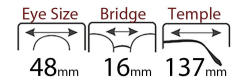

DETAIL DESIGN

可调节硅胶鼻托，防滑，佩戴舒适  
Adjustable silicone nose rest  
Non slip, comfortable to wear

Modle:  
X1-2508

COLOR DISPLAY

C1.Black/Green

C2.Black/Gray

C3.Gray/Yellow

C4.Blue/Blue

C5.Pink/Pink

C6.Clear/Cyan

**TR-90**  
TR+two-tone Glasses legs

DETAIL DESIGN

可调节硅胶鼻托，防滑，佩戴舒适  
Adjustable silicone nose rest  
Non slip, comfortable to wear

Modle:  
X1-2509

COLOR DISPLAY

C1.Black/Yellow