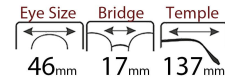

C3.Blue/Gray

C4.Purple/Pink

C5.Pink/Pink

C6.Clear/Gray

**TR-90**  
TR+two-tone Glasses legs

DETAIL DESIGN

可调节硅胶鼻托，防滑，佩戴舒适  
Adjustable silicone nose rest  
Non slip, comfortable to wear

Modle:  
X1-2502

COLOR DISPLAY

C1.Black/Blue

C2.Black/Gray

C3.Gray/Gray

C4.Blue/Gray

C5.Pink/Pink

C6.Clear/Blue

TR-90

TR+two-tone Glasses legs

DETAIL DESIGN

可调节硅胶鼻托，防滑，佩戴舒适  
Adjustable silicone nose rest  
Non slip, comfortable to wear

Modle:  
X1-2503

COLOR DISPLAY

C1.Black/Blue

C2.Black/Gray

C3.Gray/Yellow