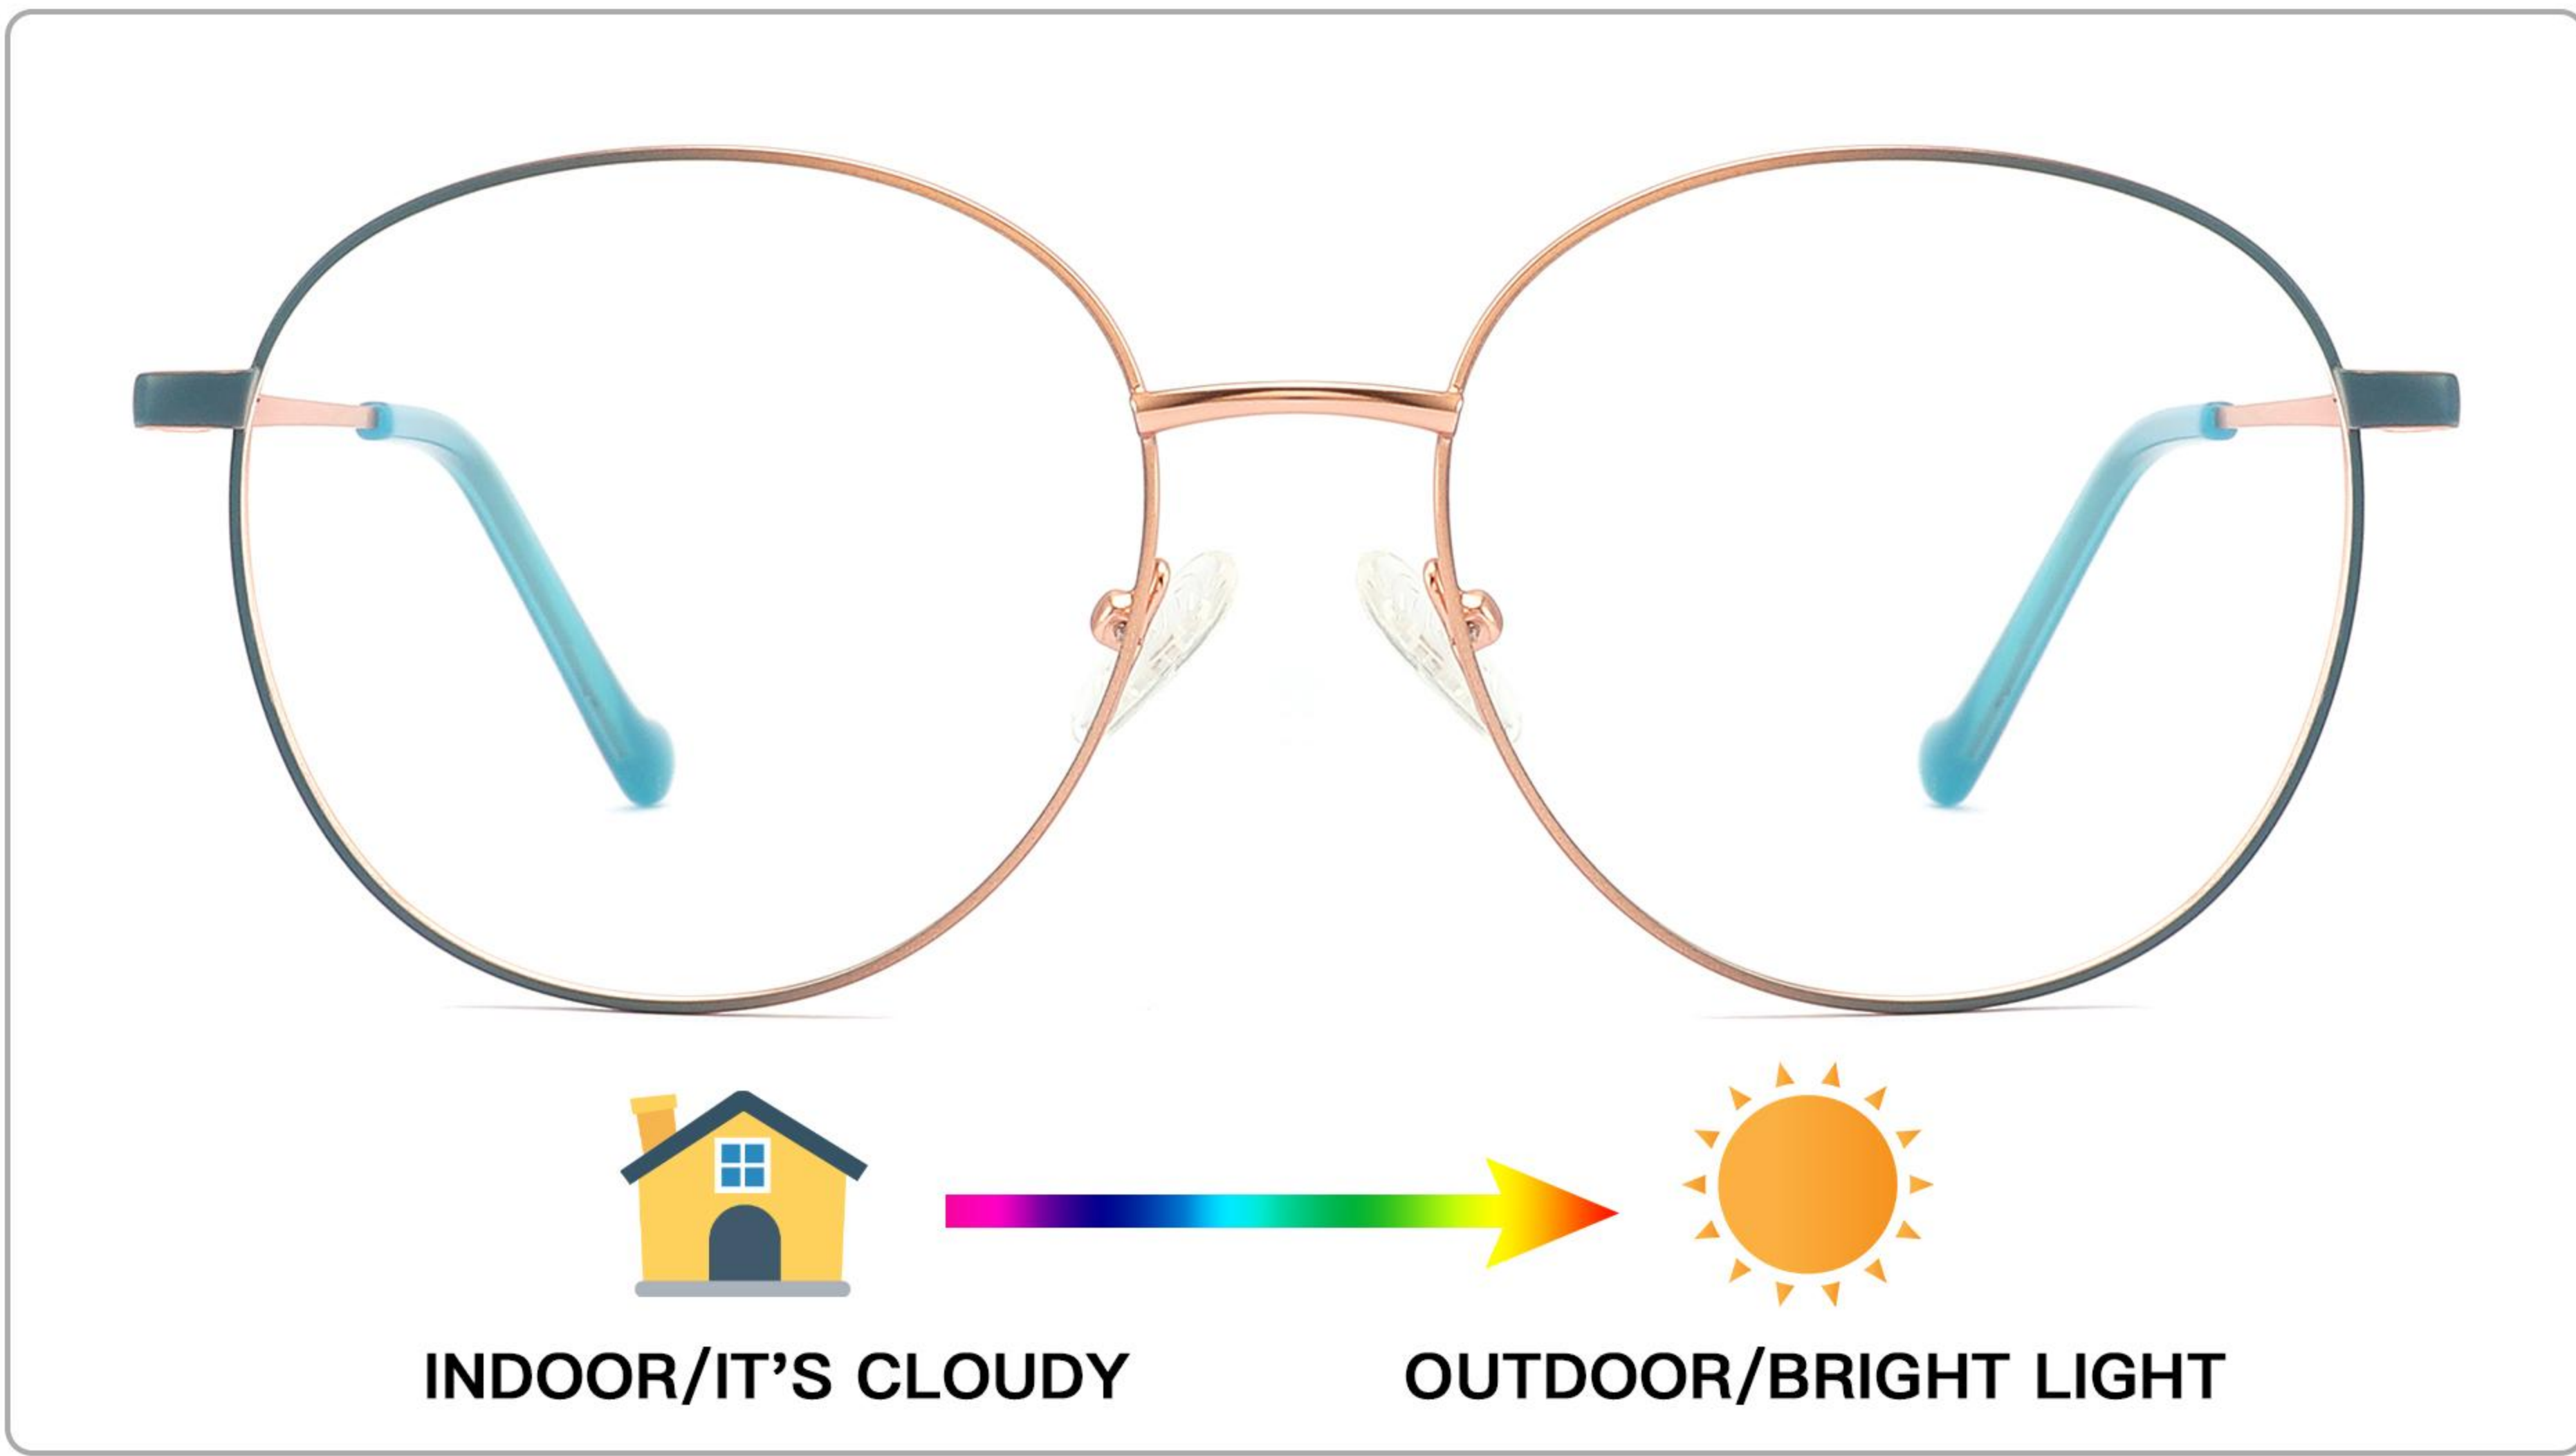

# MOD: XJ1001

SIZE: 55 □ 18-145

**METAL**

C1.BEFORE: BLUE GOLD / ☀️ AFTER : PURPLE GOLD

C2.BEFORE: ORANGE GOLD / ☀️ AFTER : RED GOLD

C3.BEFORE: GREEN GOLD / ☀️ AFTER : PURPLE RED GOLD

C4.BEFORE: GREY GOLD / ☀️ AFTER : PURPLE GOLD

C5.BEFORE: CAYN GOLD / ☀️ AFTER : BLUE GOLD

# MOD: XJ1002

SIZE: 54 □ 18-140

**METAL**

# MOD: XJ1003

SIZE: 54 □ 18-140

**METAL**