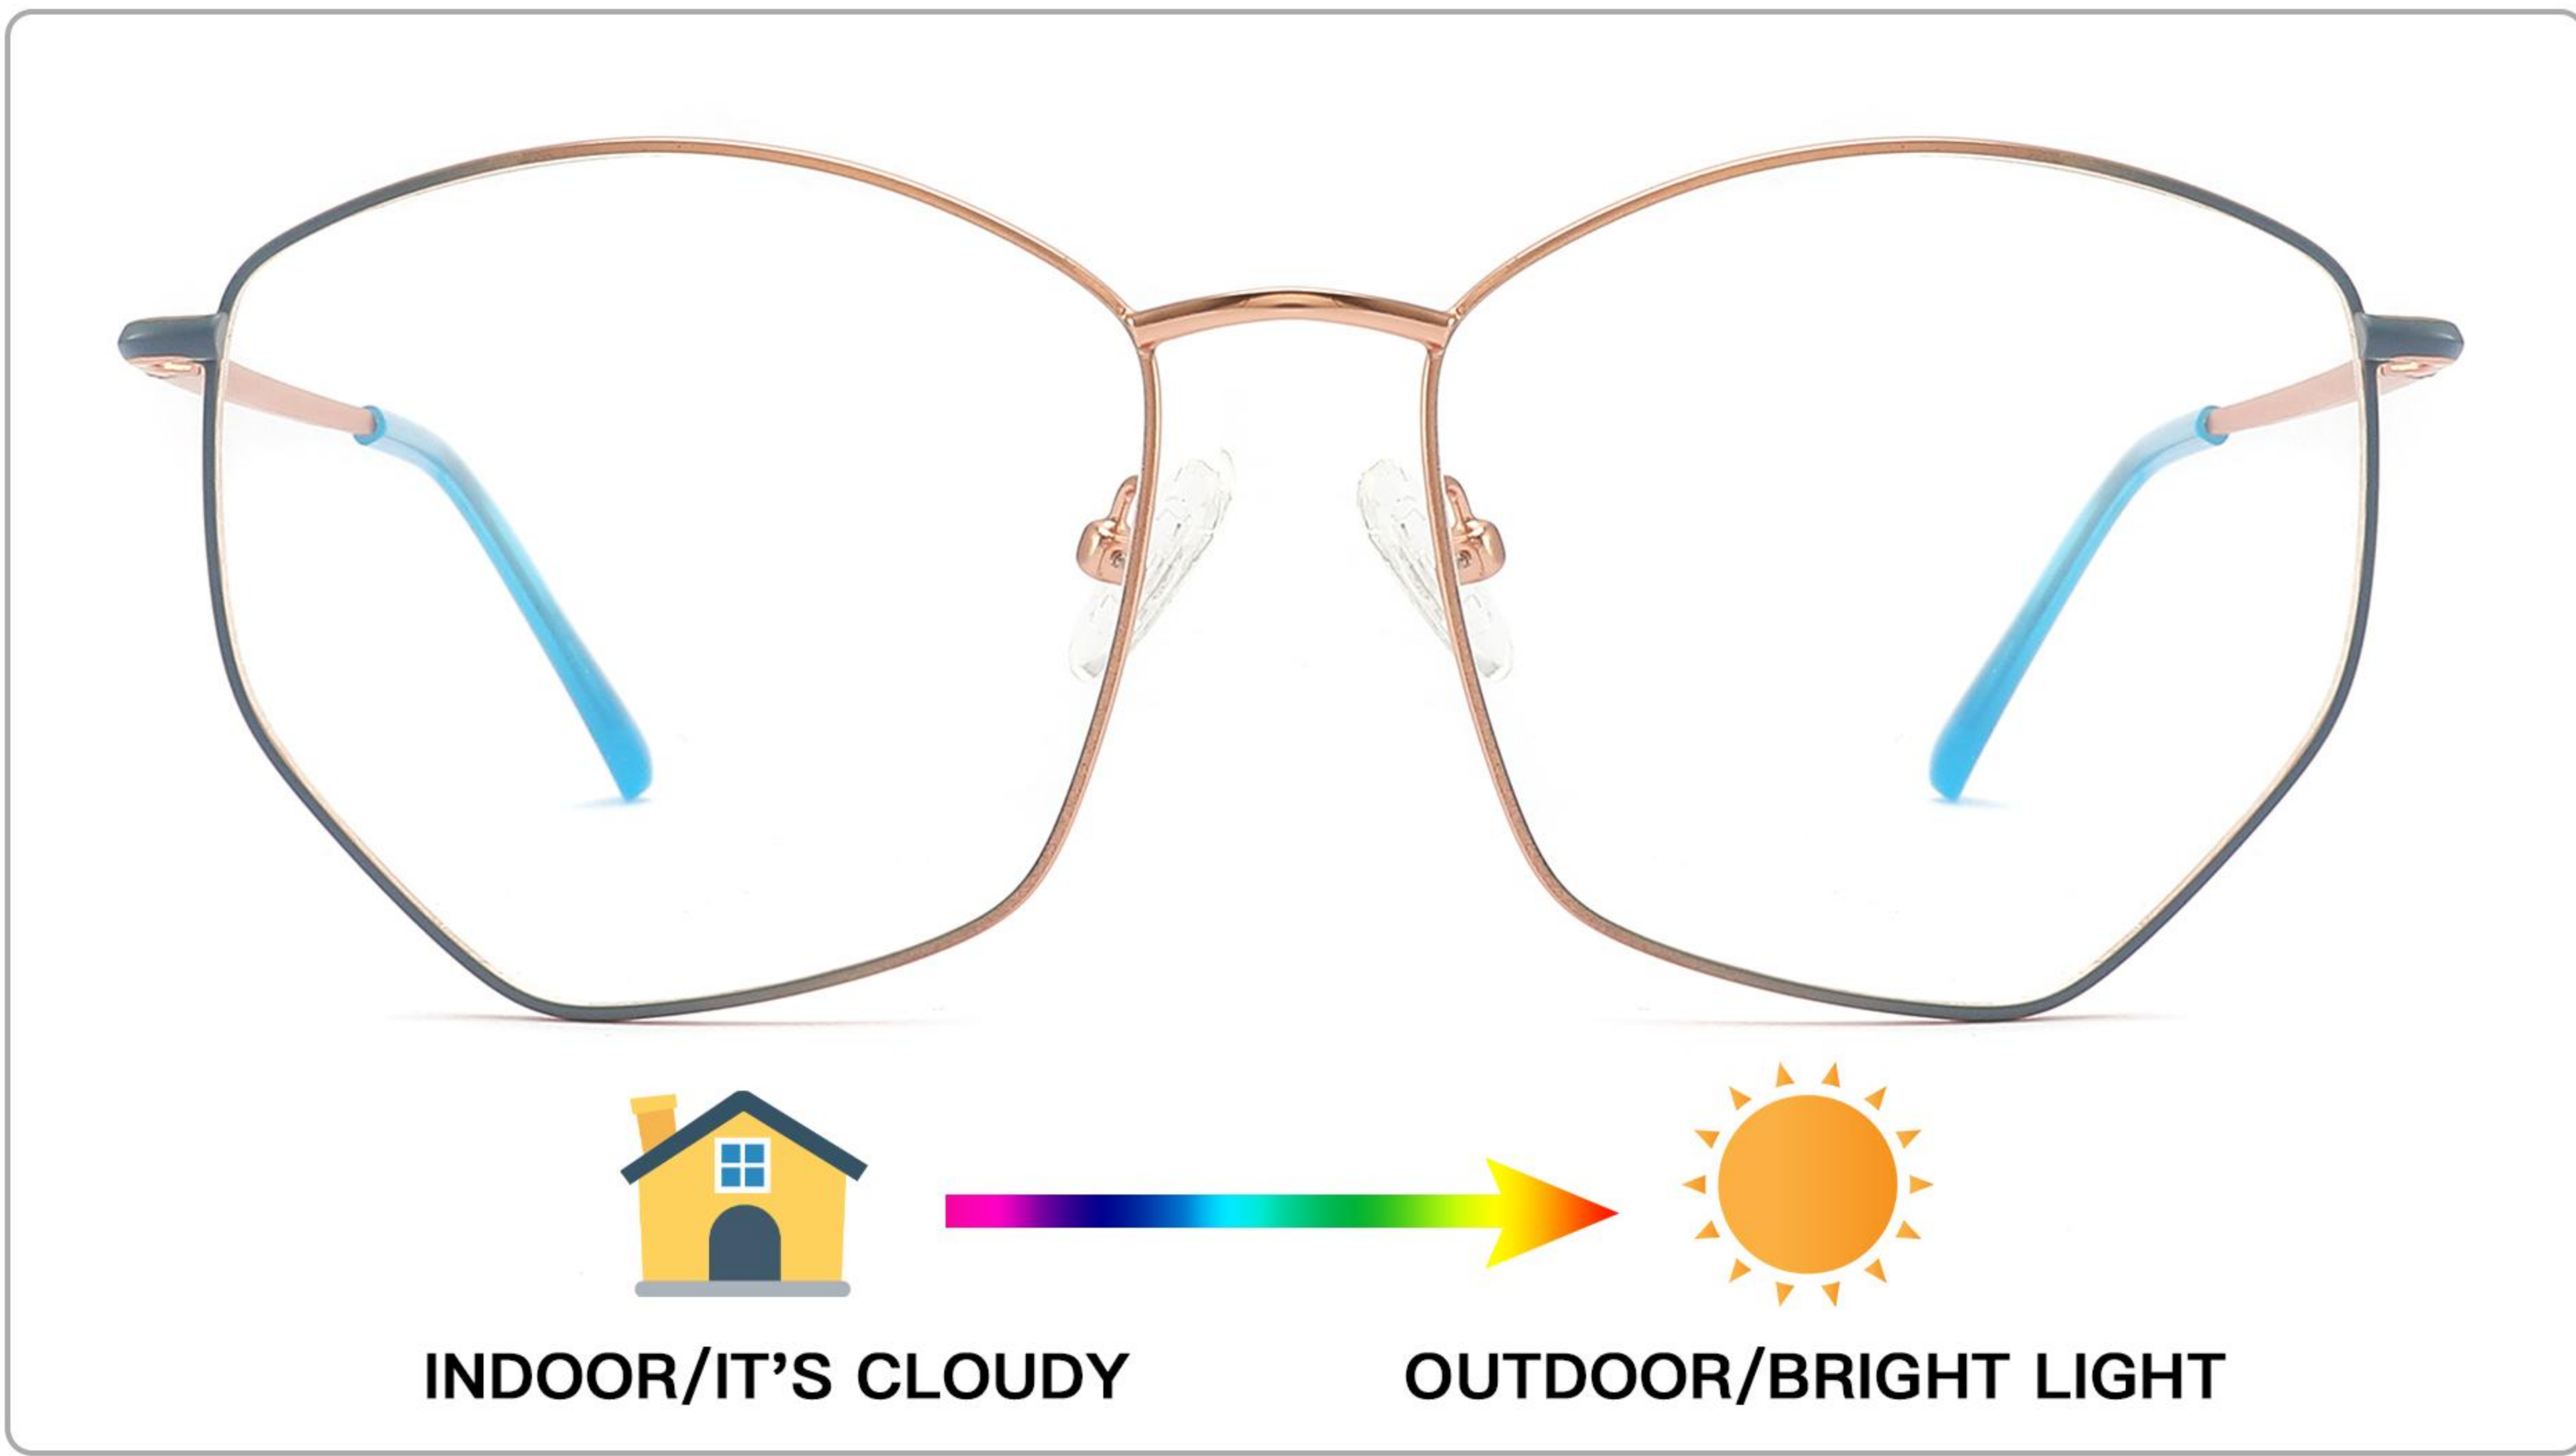

# MOD: XJ1007

SIZE: 55 □ 18-145

**METAL**

C1.BEFORE: BLUE GOLD / ☀️ AFTER : PURPLE GOLD

C2.BEFORE: ORANGE GOLD / ☀️ AFTER : RED GOLD

C3.BEFORE: GREEN GOLD / ☀️ AFTER : PURPLE RED GOLD

C4.BEFORE: GREY GOLD / ☀️ AFTER : PURPLE GOLD

# MOD: XJ1008

SIZE: 55 □ 18-145

**METAL**

C1.BEFORE: BLUE GOLD / ☀️ AFTER : PURPLE GOLD

C2.BEFORE: ORANGE GOLD / ☀️ AFTER : RED GOLD

C3.BEFORE: GREEN GOLD / ☀️ AFTER : PURPLE RED GOLD

C4.BEFORE: GREY GOLD / ☀️ AFTER : PURPLE GOLD