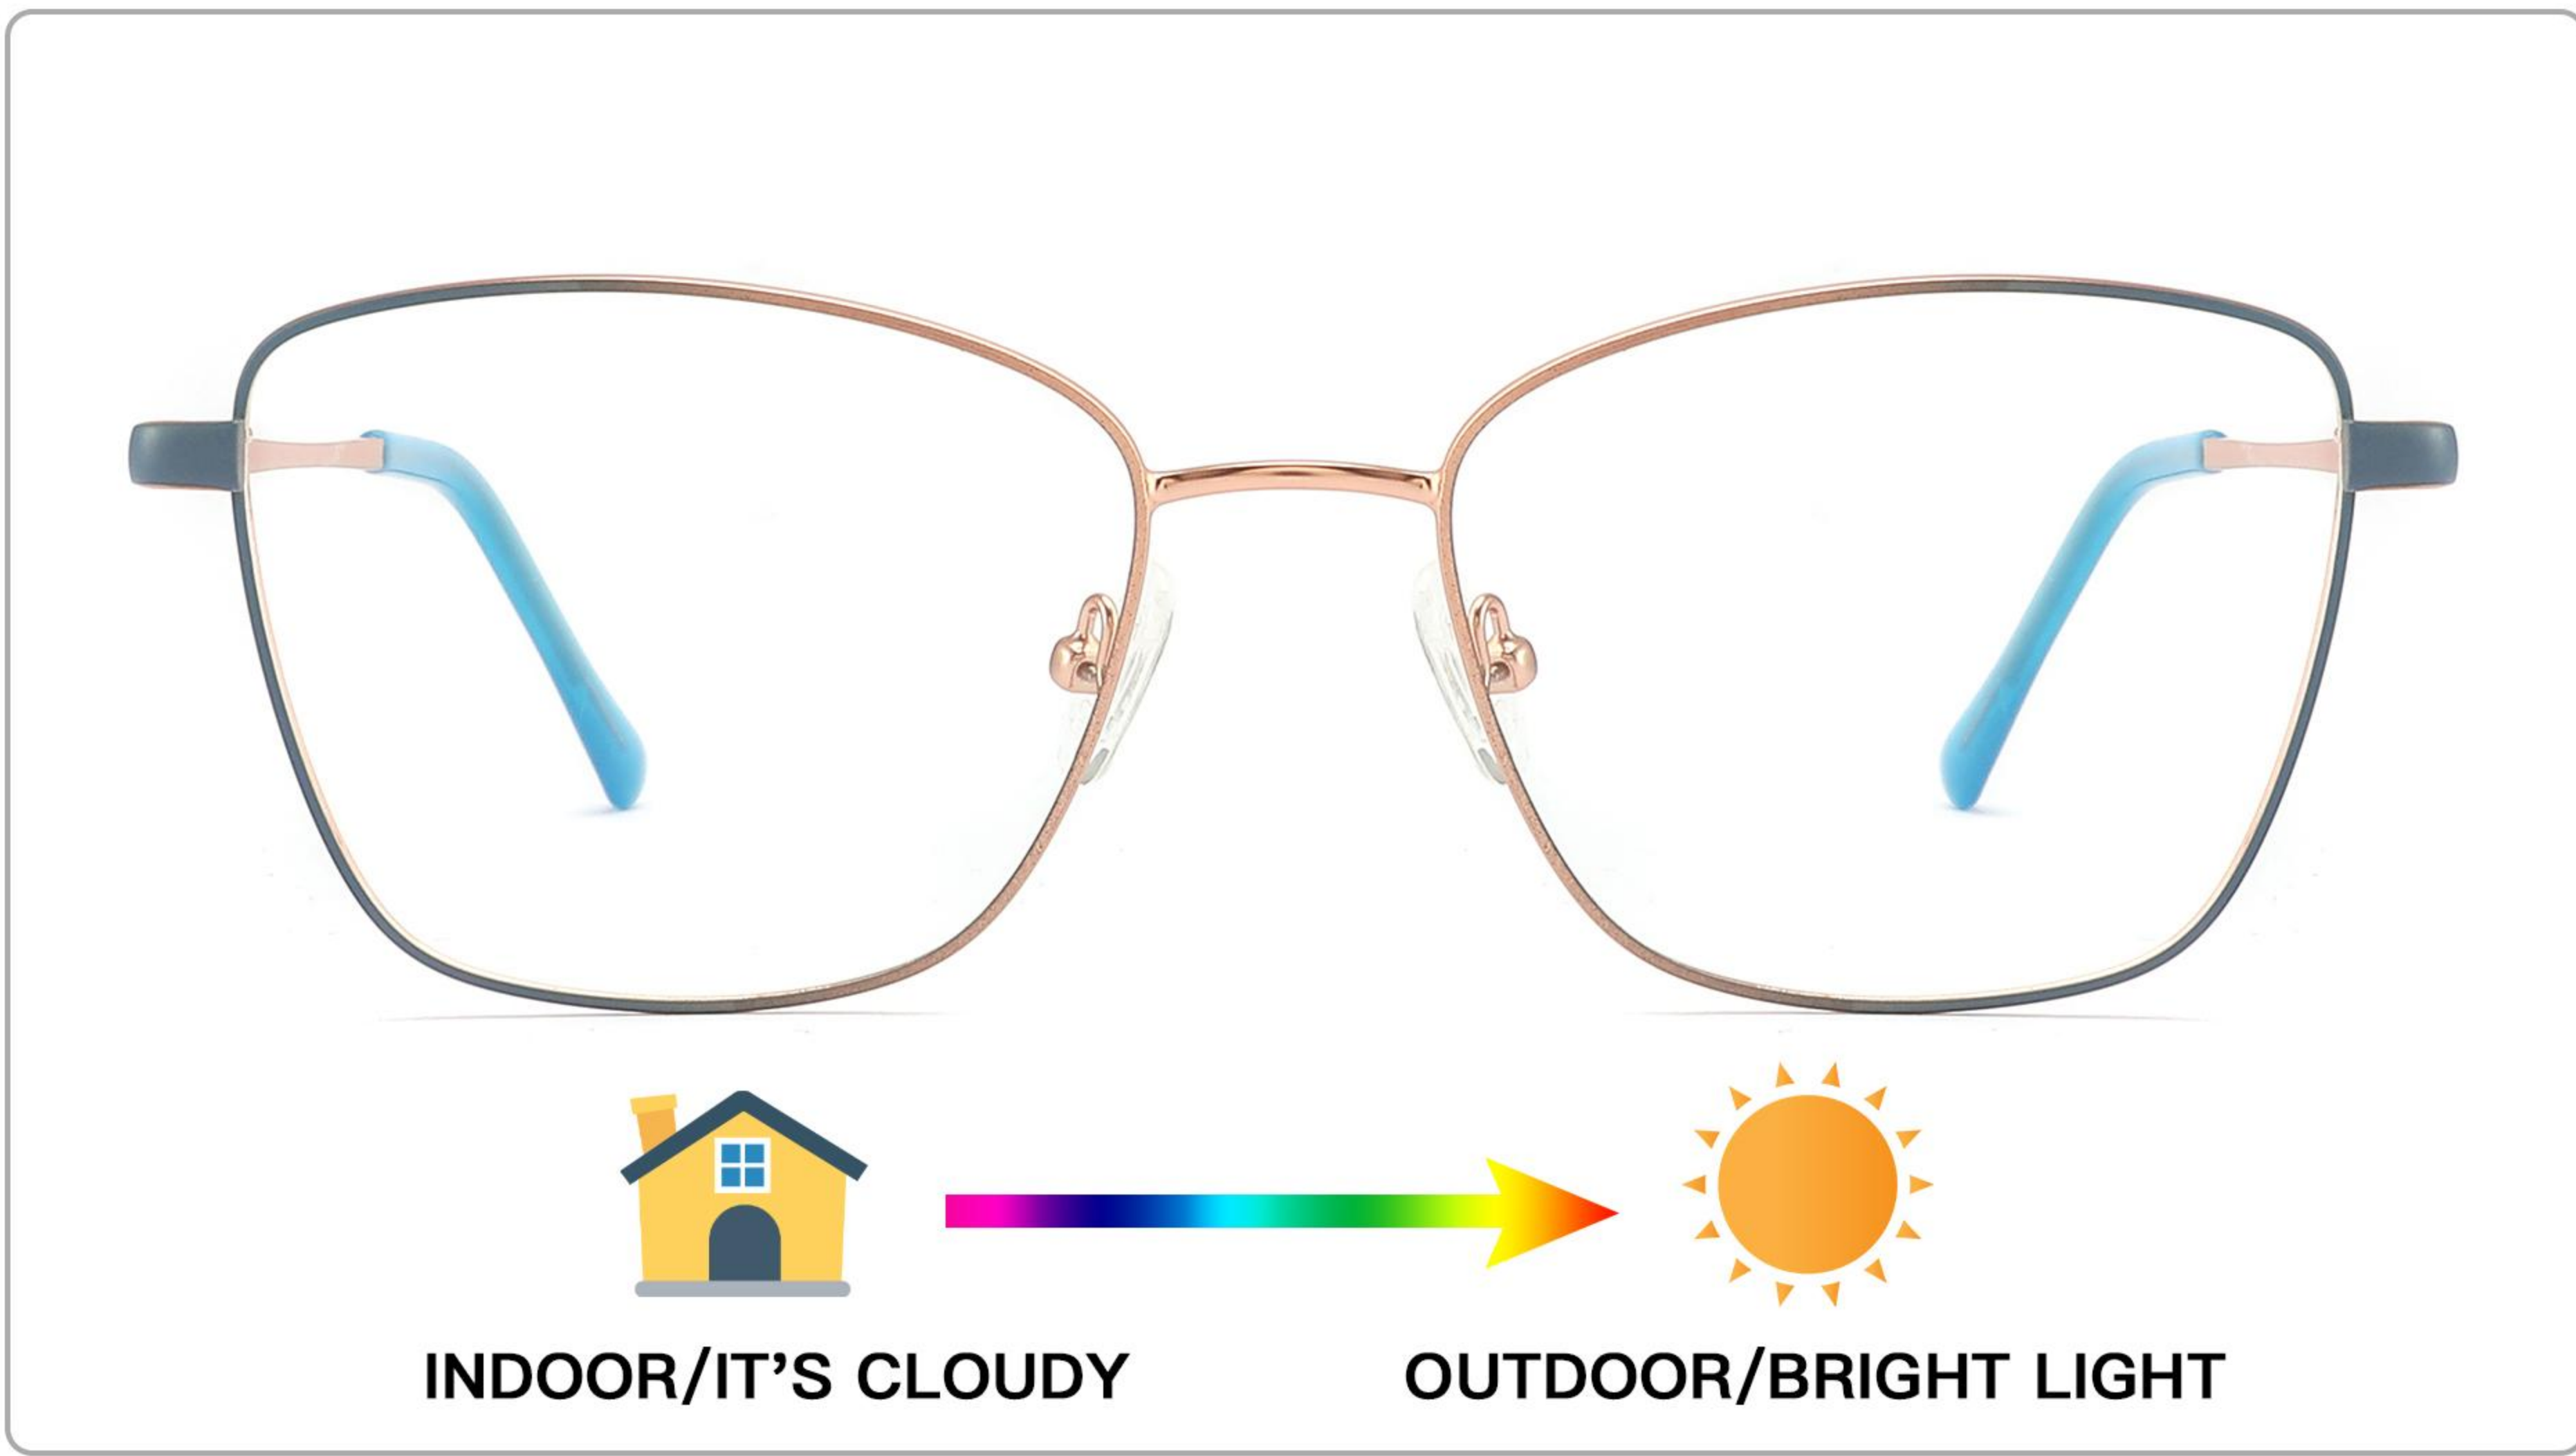

# MOD: XJ1001

SIZE: 55 □ 18-145

**METAL**

C1.BEFORE: BLUE GOLD / ☀️ AFTER : PURPLE GOLD

C2.BEFORE: ORANGE GOLD / ☀️ AFTER : RED GOLD

C3.BEFORE: GREEN GOLD / ☀️ AFTER : PURPLE RED GOLD

C4.BEFORE: GREY GOLD / ☀️ AFTER : PURPLE GOLD

# MOD: XJ1002

SIZE: 54 □ 18-140

**METAL**

# MOD: XJ1003

SIZE: 54 □ 18-140

**METAL**