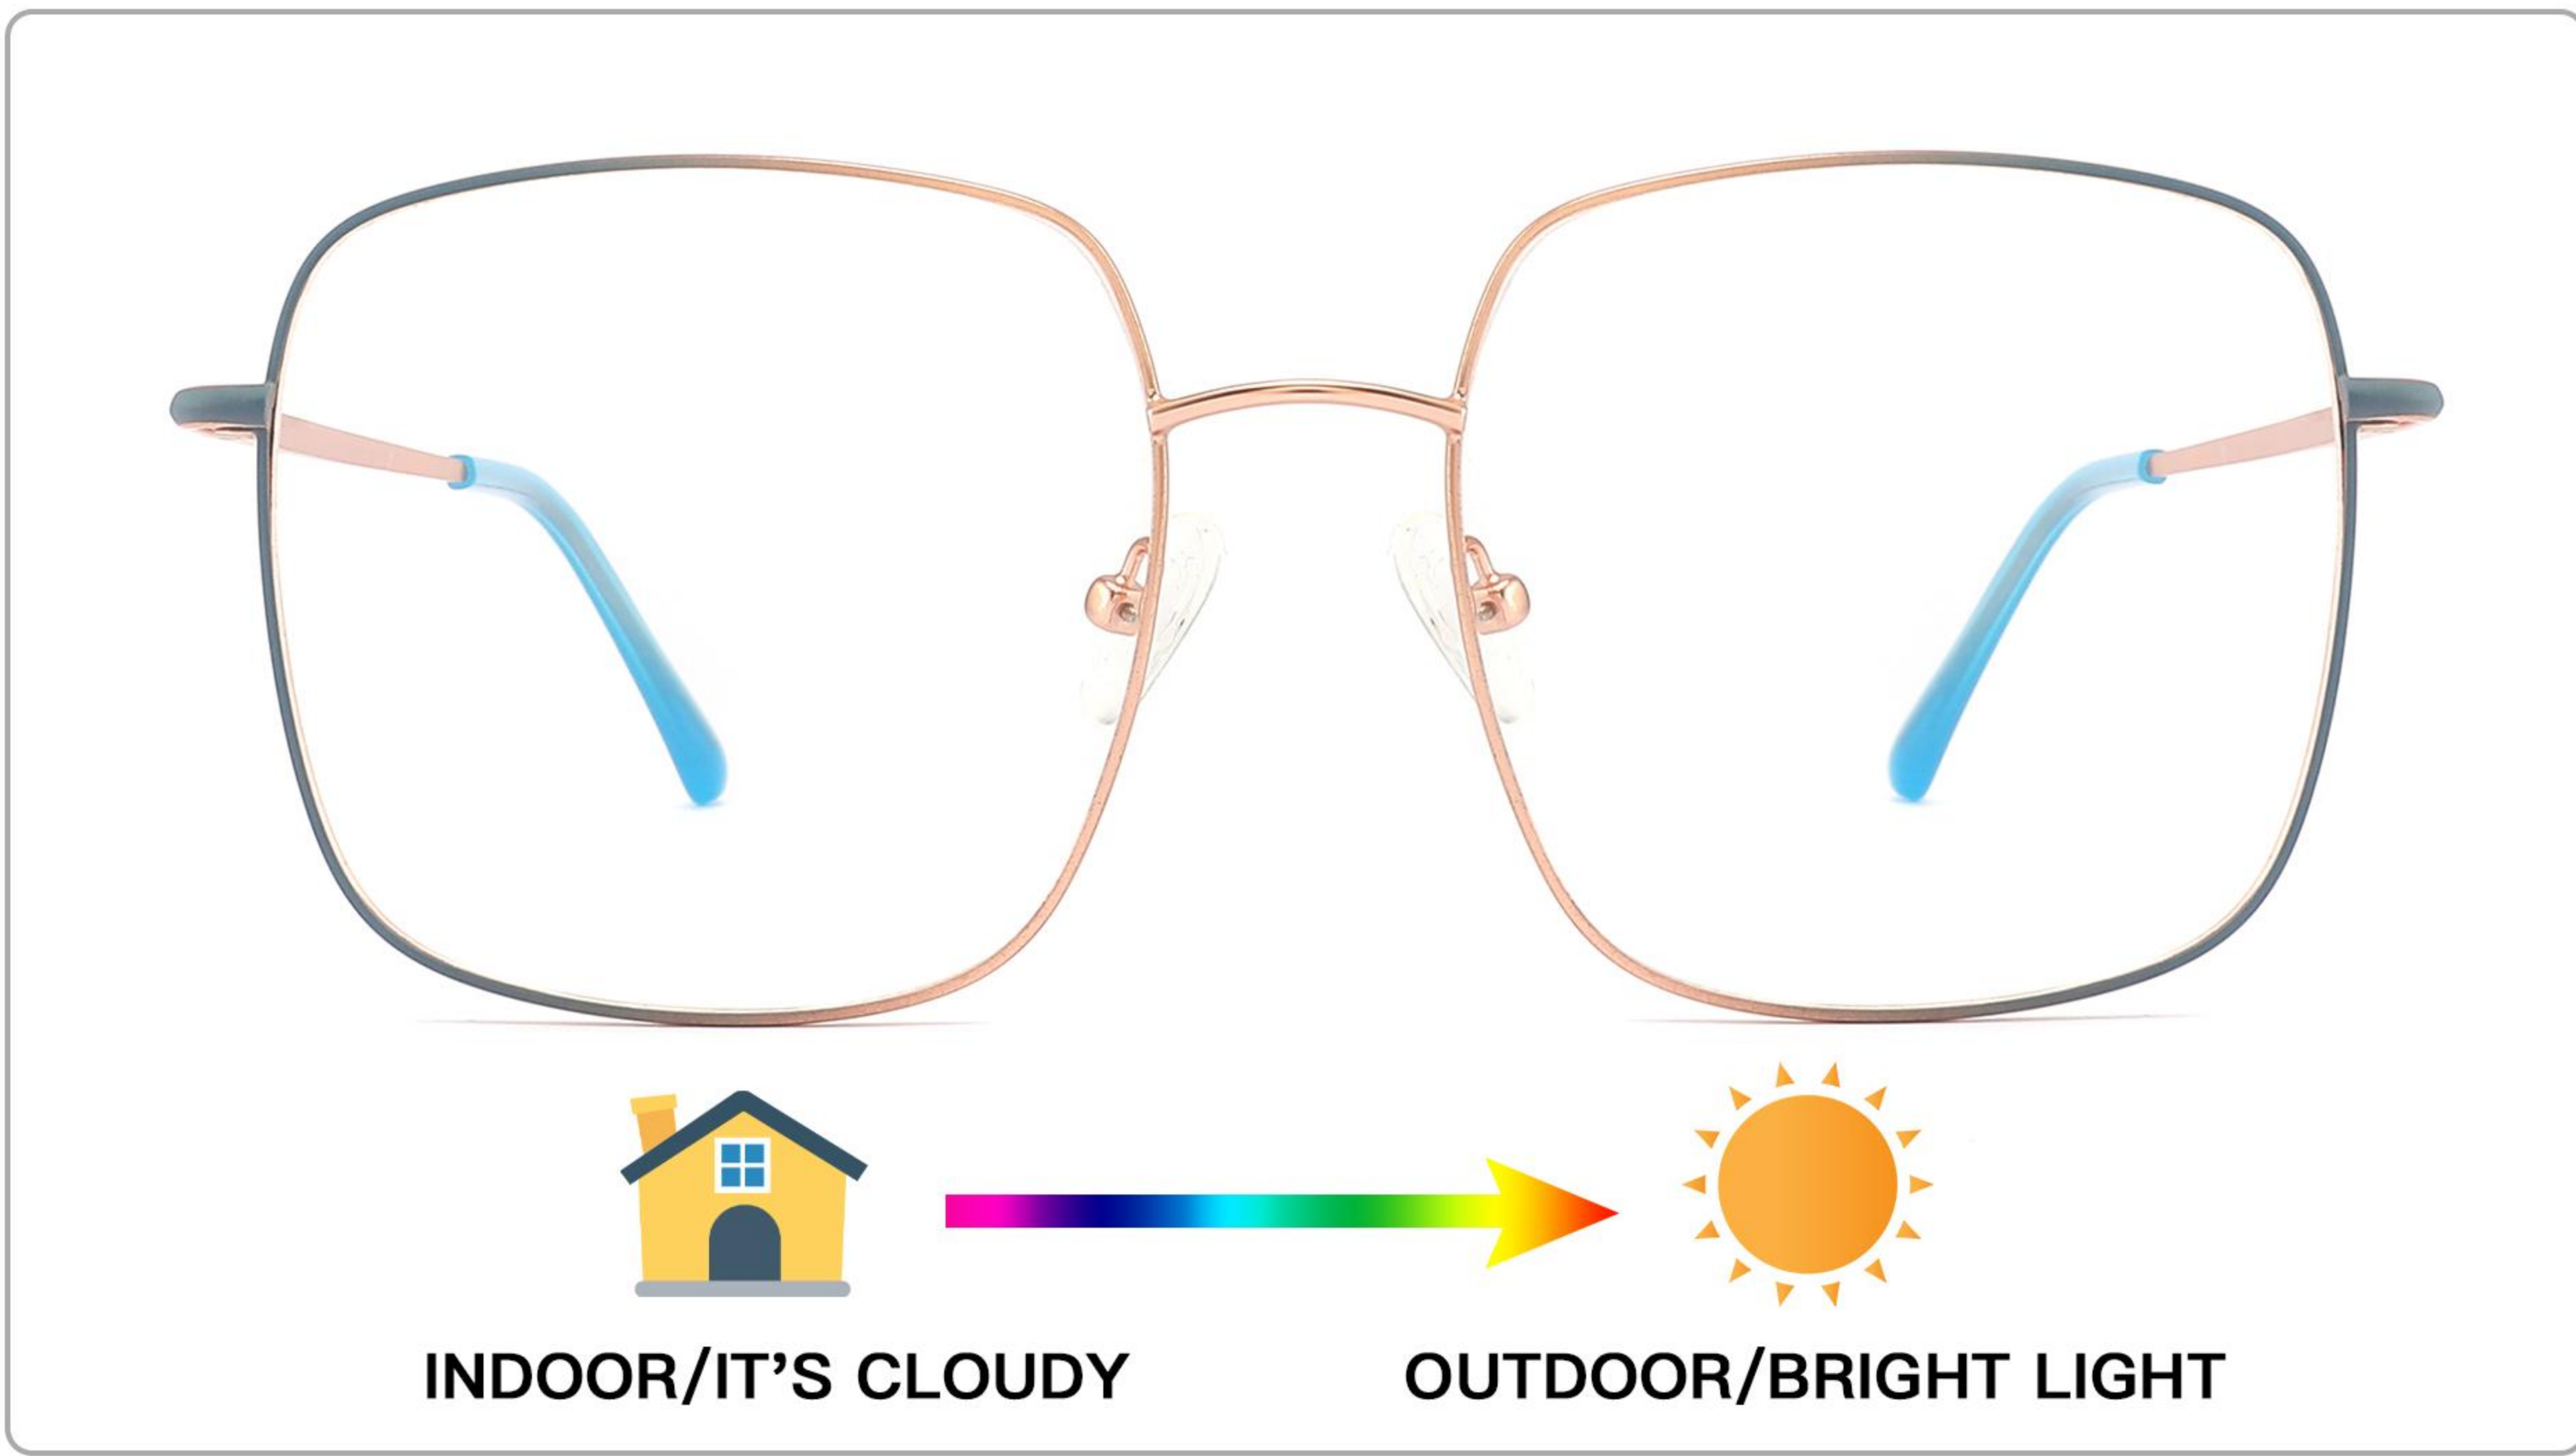

# MOD: XJ1005

SIZE: 54 □ 18-145

METAL

# MOD: XJ1006

SIZE: 53 □ 18-140

**METAL**

# MOD: XJ1007

SIZE: 55 □ 18-145

**METAL**

C1.BEFORE: BLUE GOLD / ☀️ AFTER : PURPLE GOLD

C2.BEFORE: ORANGE GOLD / ☀️ AFTER : RED GOLD

C3.BEFORE: GREEN GOLD / ☀️ AFTER : PURPLE RED GOLD

C4.BEFORE: GREY GOLD / ☀️ AFTER : PURPLE GOLD