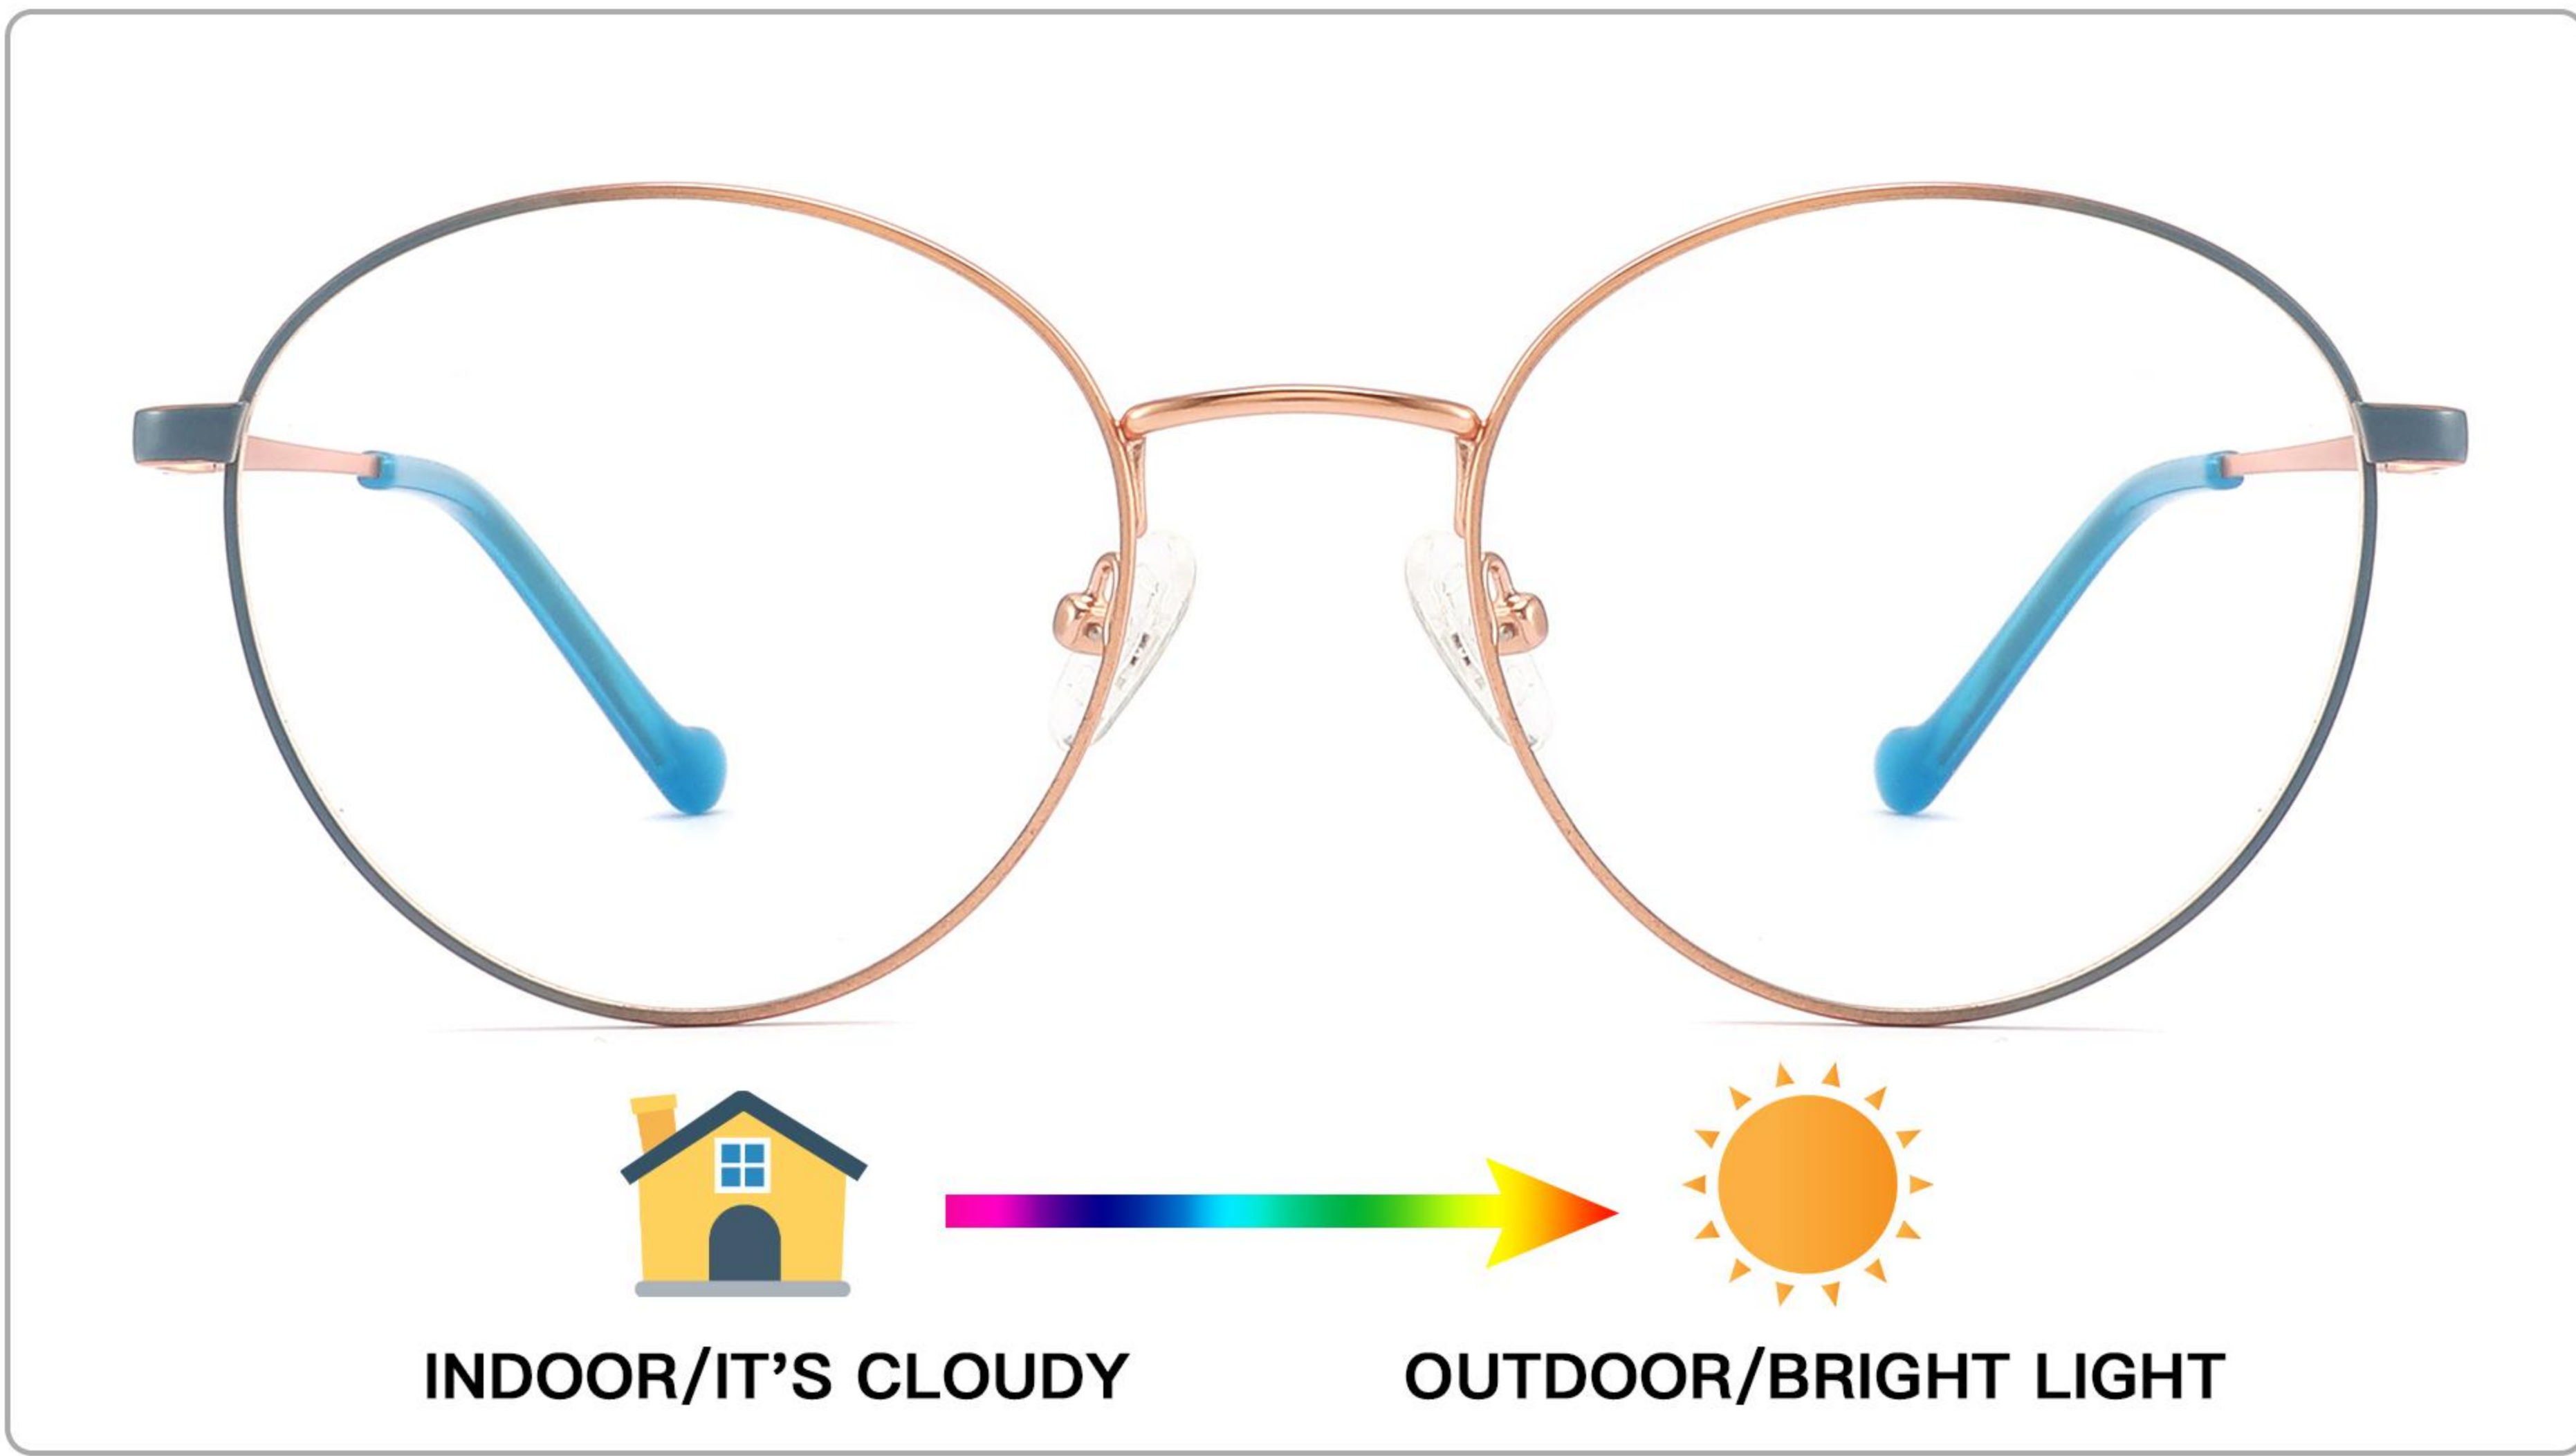

C4.BEFORE: GREY GOLD / ☀️ AFTER : PURPLE GOLD

C5.BEFORE: CAYN GOLD / ☀️ AFTER : BLUE GOLD

# MOD: XJ1005

SIZE: 54 □ 18-145

METAL

# MOD: XJ1006

SIZE: 53 □ 18-140

**METAL**