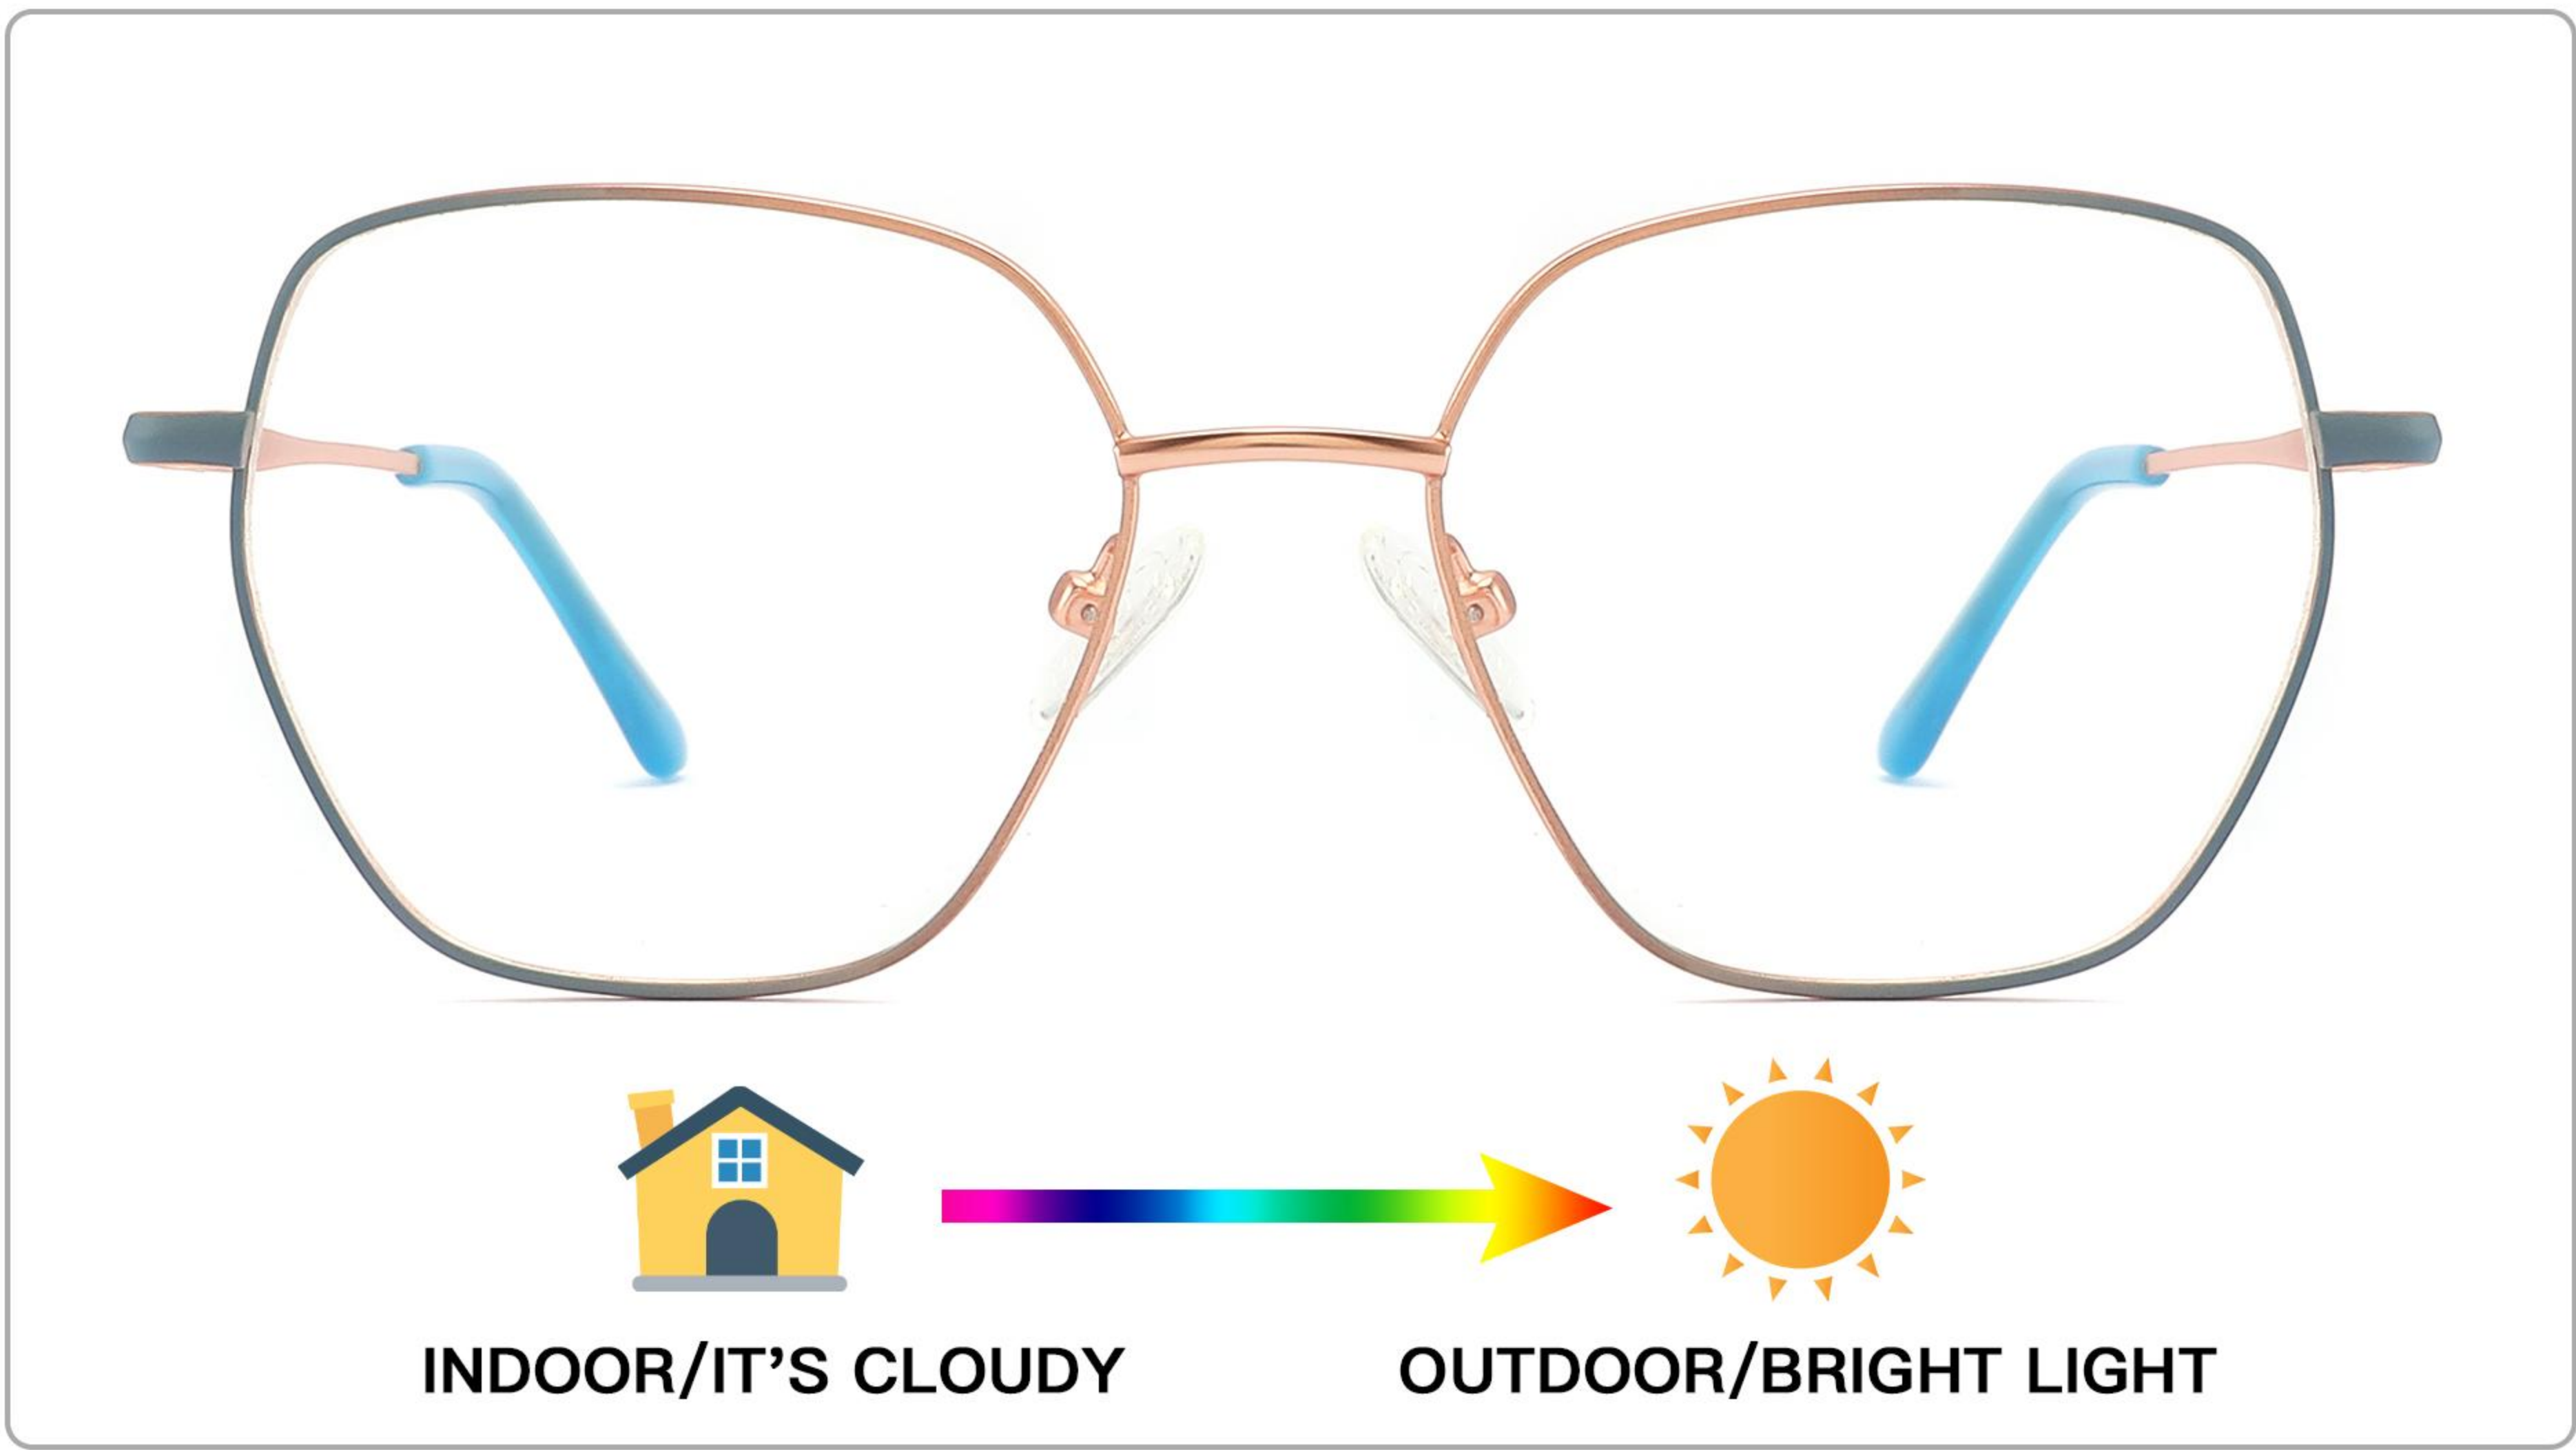

# MOD: XJ1001

SIZE: 55 □ 18-145

**METAL**

C1.BEFORE: BLUE GOLD / ☀️ AFTER : PURPLE GOLD

C2.BEFORE: ORANGE GOLD / ☀️ AFTER : RED GOLD

C3.BEFORE: GREEN GOLD / ☀️ AFTER : PURPLE RED GOLD

C4.BEFORE: GREY GOLD / ☀️ AFTER : PURPLE GOLD

# MOD: XJ1002

SIZE: 54 □ 18-140

**METAL**

# MOD: XJ1003

SIZE: 54 □ 18-140

**METAL**