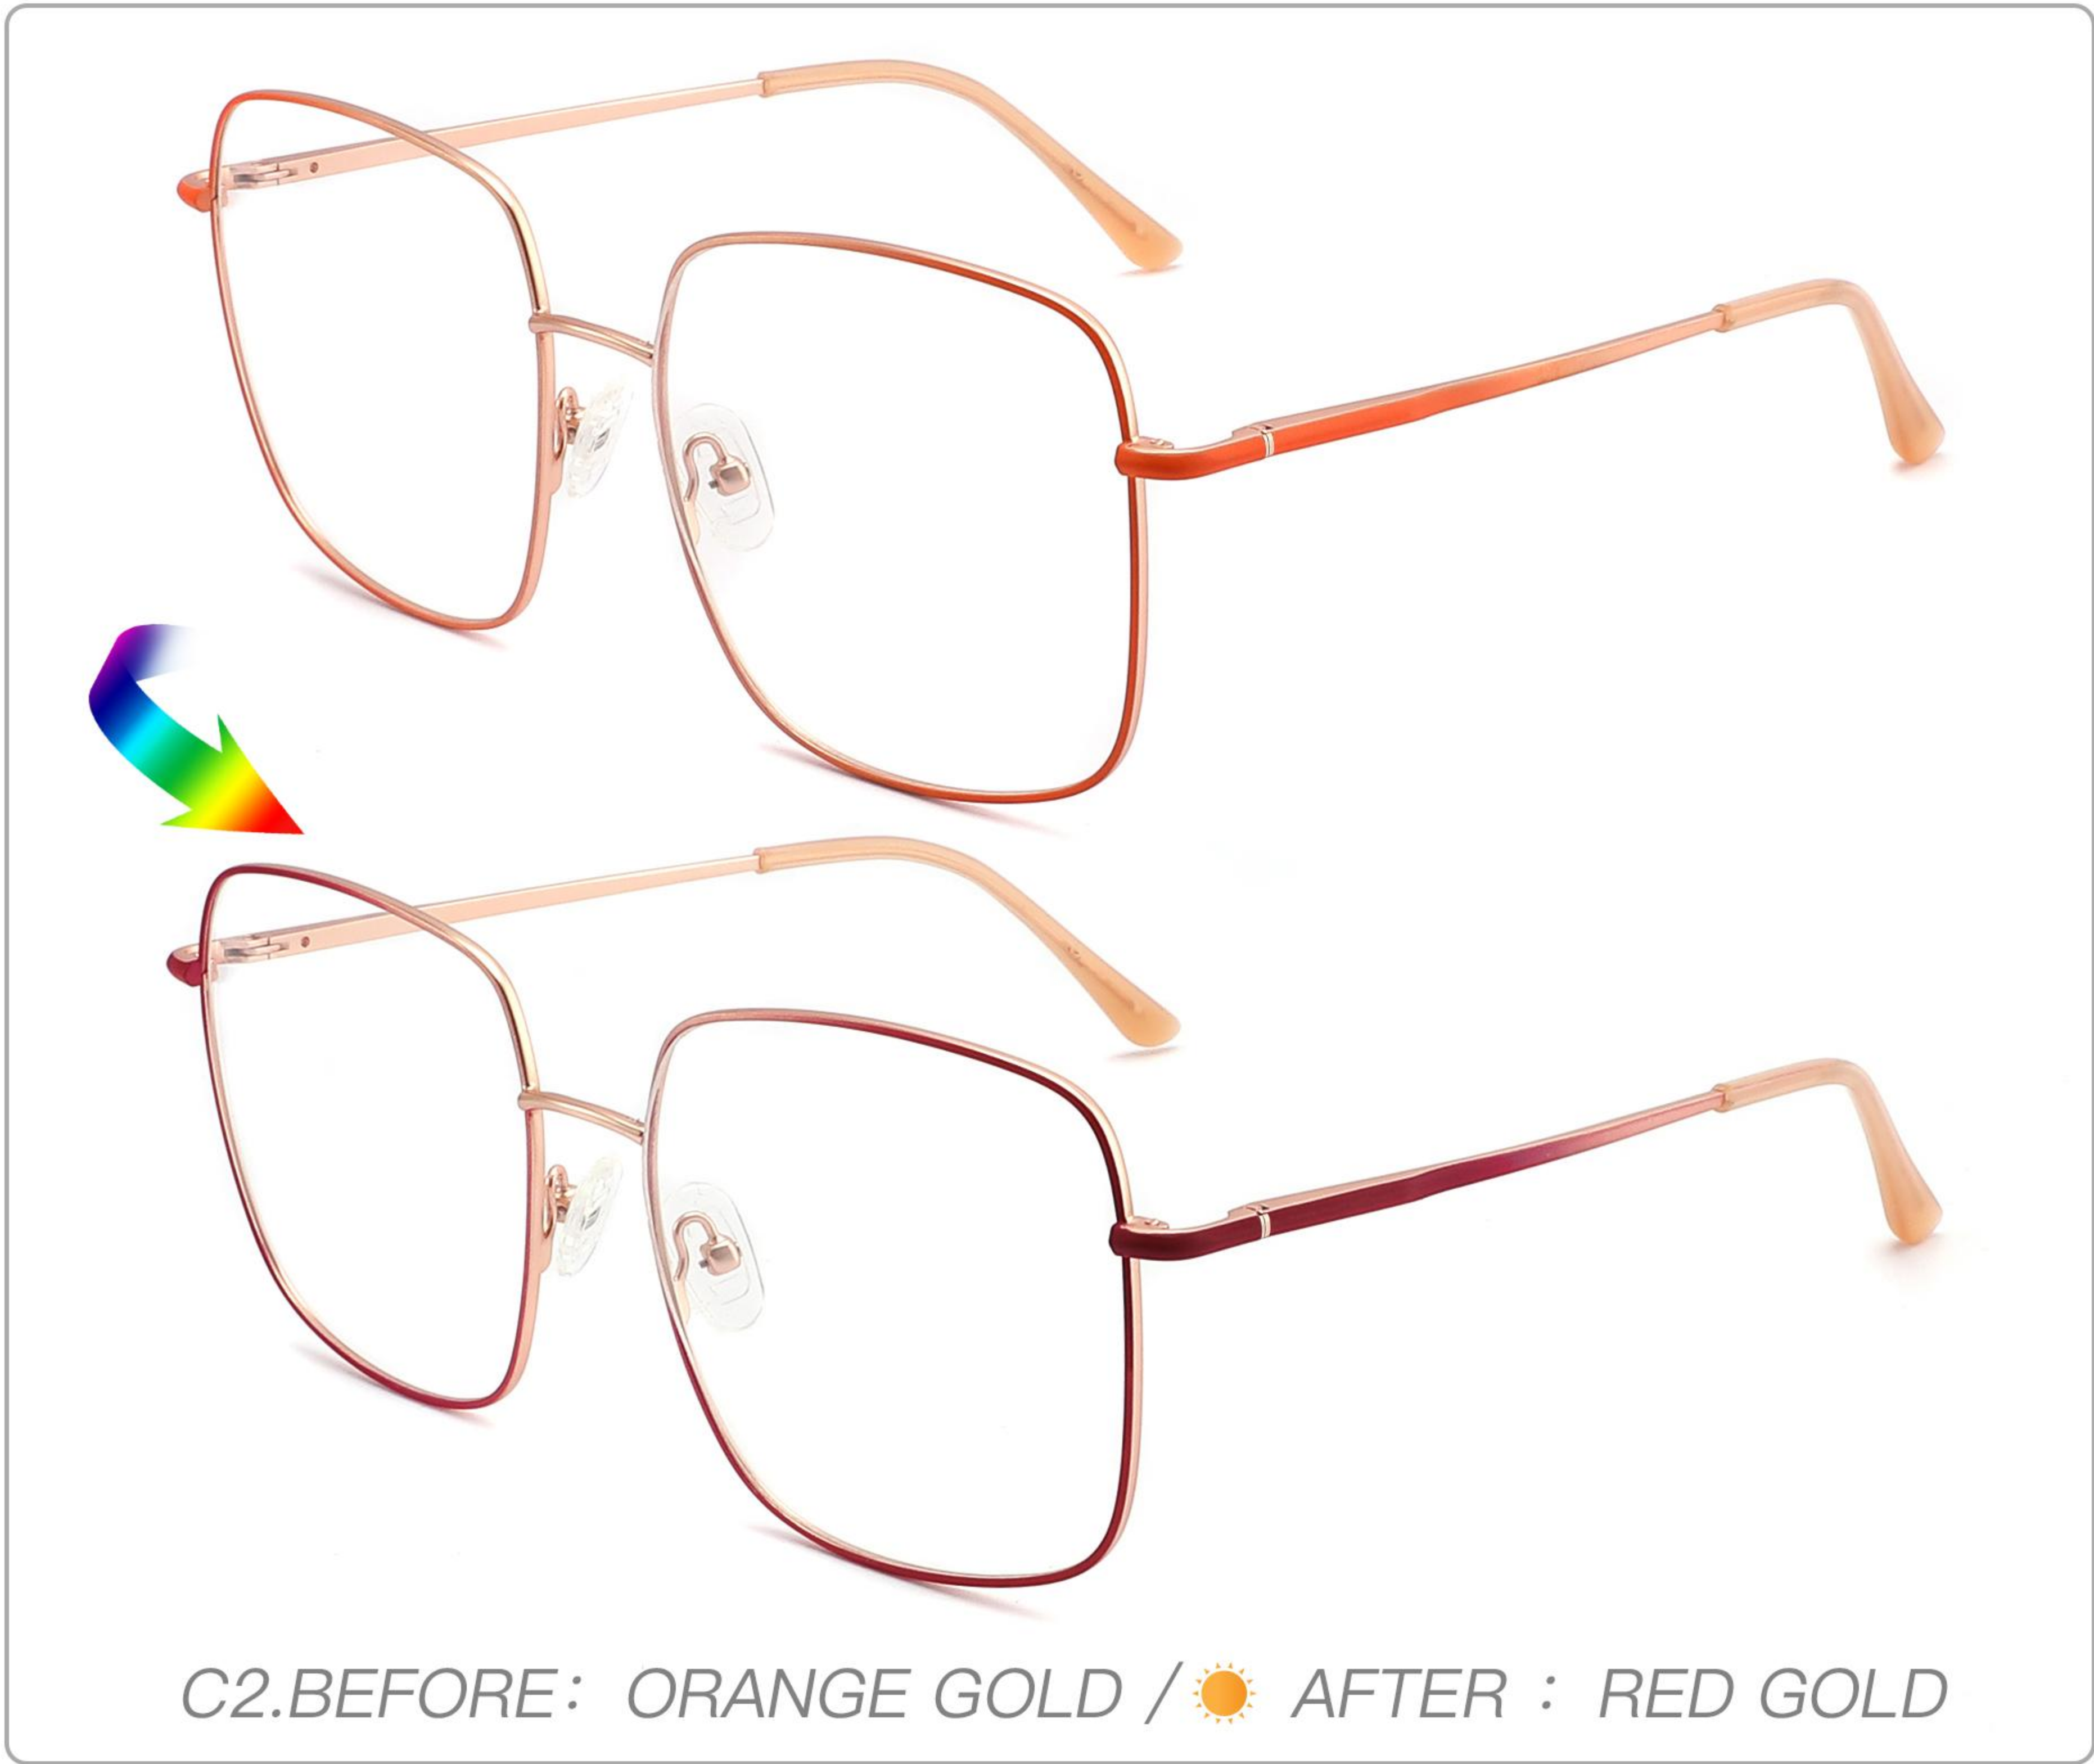

# MOD: XJ1005

SIZE: 54 □ 18-145

METAL

# MOD: XJ1006

SIZE: 53 □ 18-140

**METAL**

# MOD: XJ1007

SIZE: 55 □ 18-145

**METAL**

C1.BEFORE: BLUE GOLD / ☀️ AFTER : PURPLE GOLD

C2.BEFORE: ORANGE GOLD / ☀️ AFTER : RED GOLD

C3.BEFORE: GREEN GOLD / ☀️ AFTER : PURPLE RED GOLD

C4.BEFORE: GREY GOLD / ☀️ AFTER : PURPLE GOLD