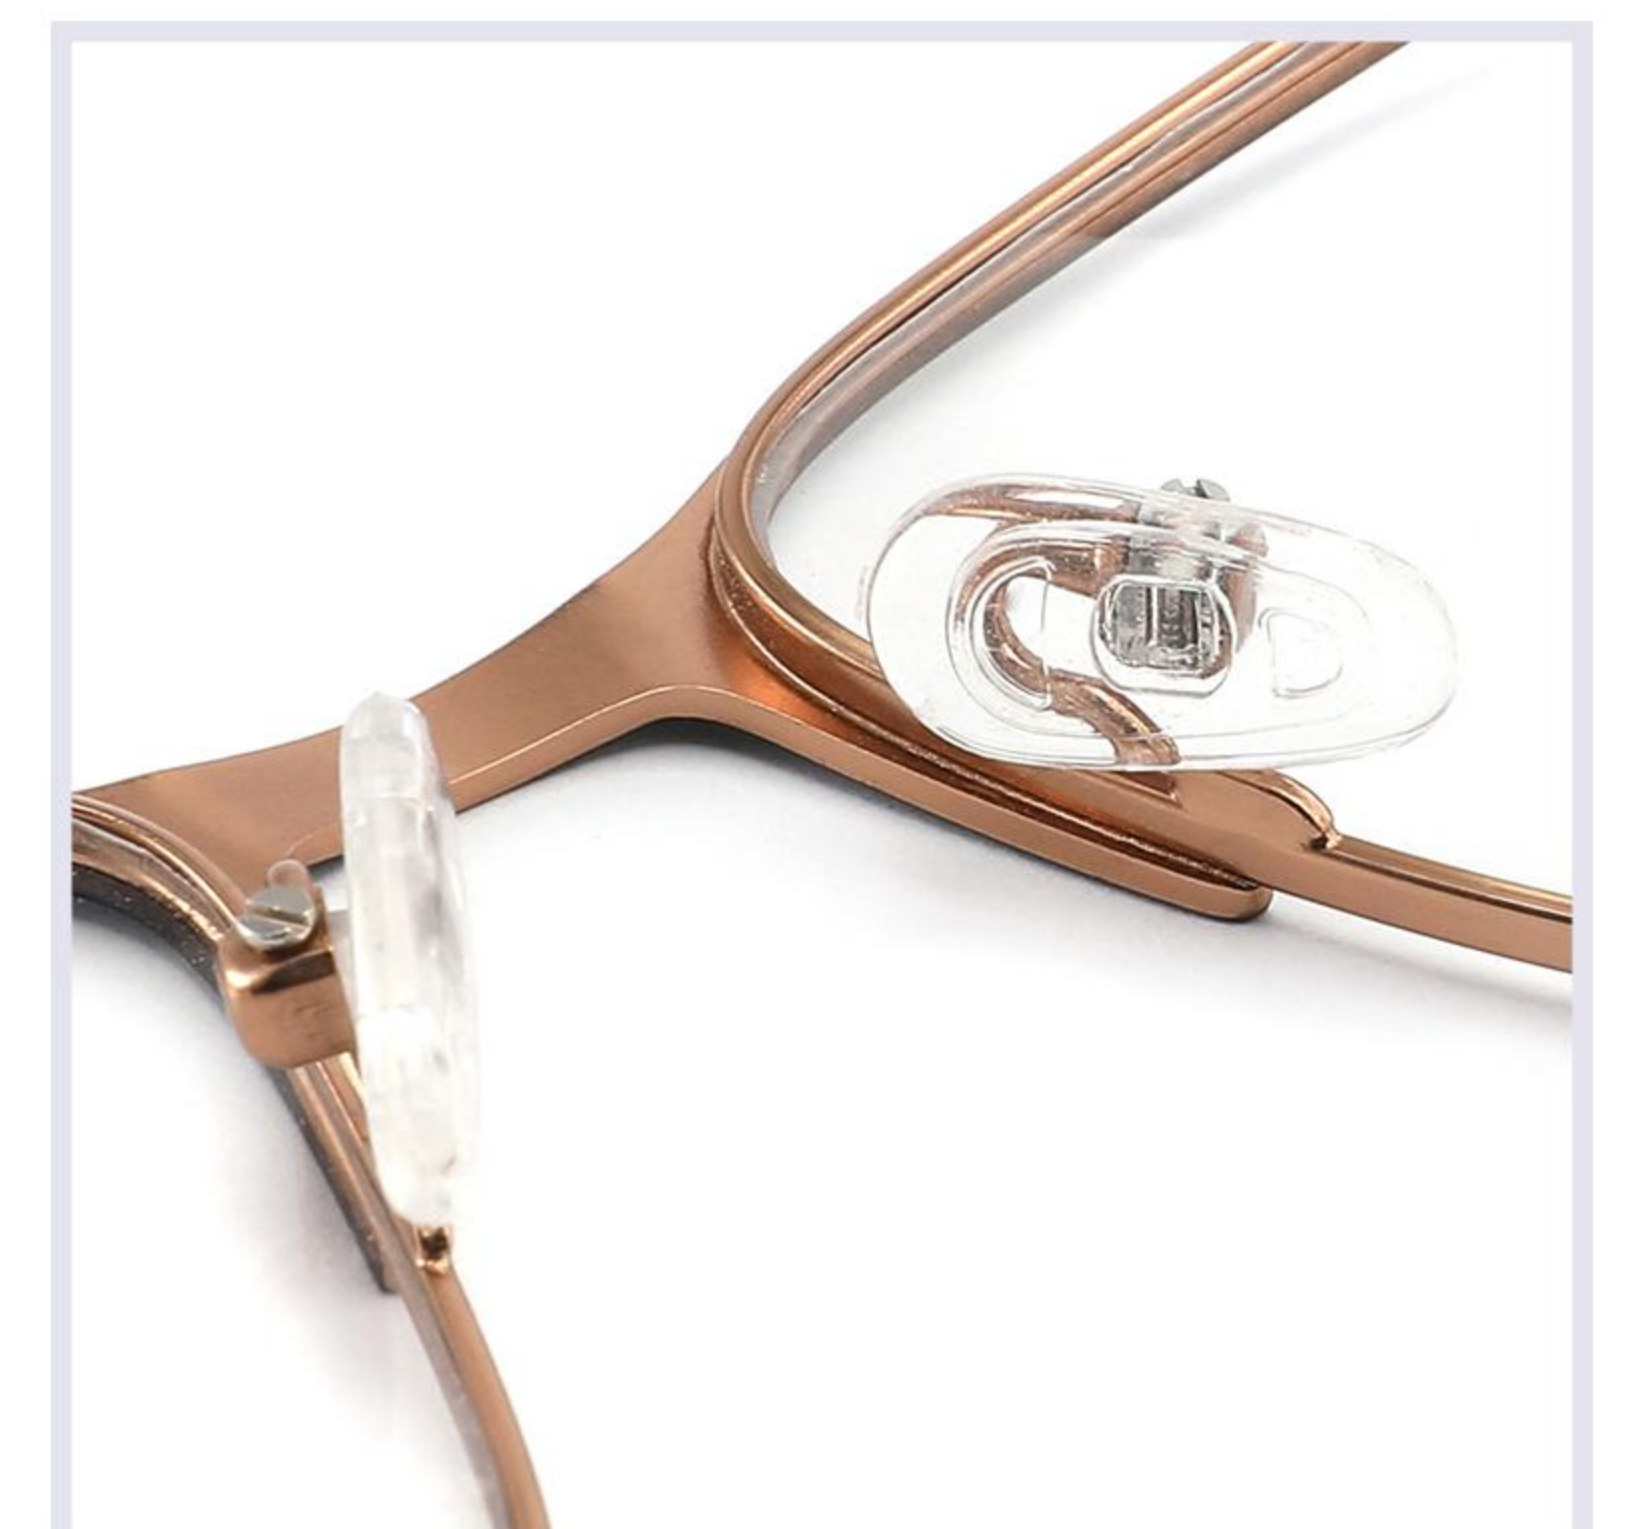

C1.BROWN

C2.GUN SILVER

C3.BROWN GOLD

C4.BLUE SILVER

C5.BLACK BLUE

MOD: XJ2006

SIZE: 56 □ 16-140

METAL