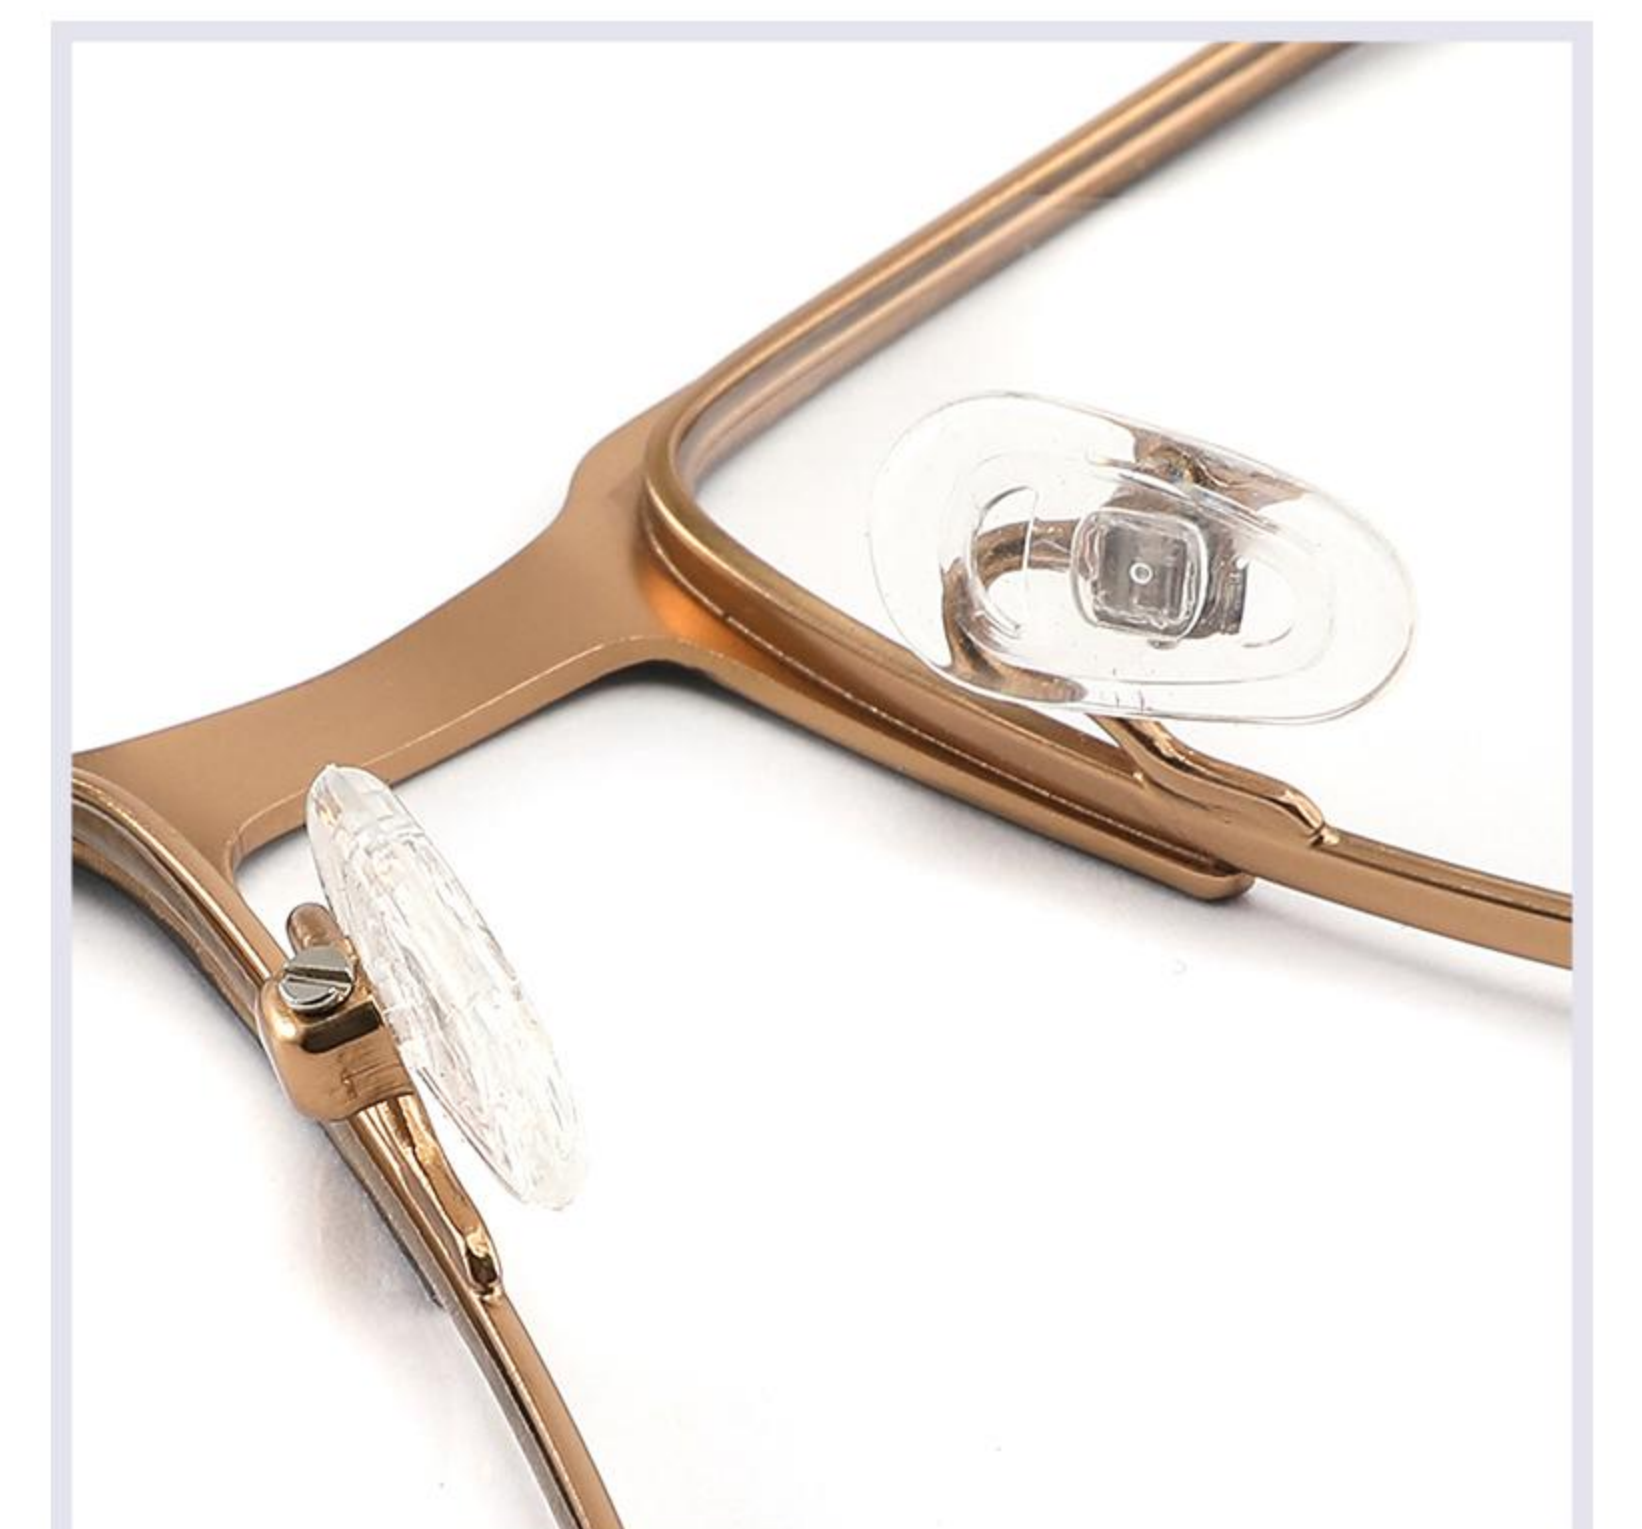

METAL

COLOR DISPLAY

C1.BROWN

C2.BLUE SILVER

C3.BROWN GOLD

C4.GREEN GOLD

C5.BLACK SILVER

MOD: XJ2008

SIZE: 56 □ 17-140

METAL

COLOR DISPLAY

C1.BLUE SILVER

C2.GUN BLUE

C3.BROWN GOLD

C4.GREEN GOLD

C5.GUN SILVER