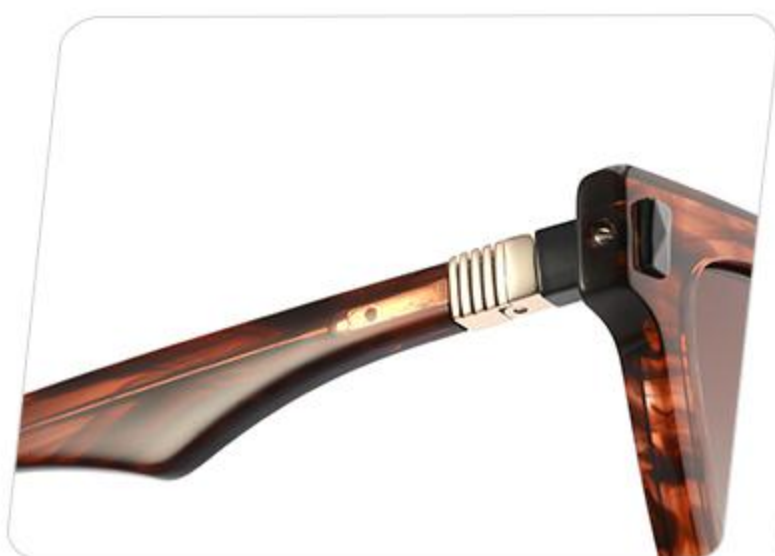

C03 GREY

C04 TRANSPARENT

NEW SUNGLASSES

GLOBAL DEBUT

MODEL: EM8803

SIZE: 55-19-145

MATERIAL: ACETATE

C01 BLACK

C02 TORTOISESHELL

C03 TORTOISESHELL BROWN

C04 GREY

C05 BLACK RED

NEW SUNGLASSES

GLOBAL DEBUT

MODEL: EM8804

SIZE: 53-17-145