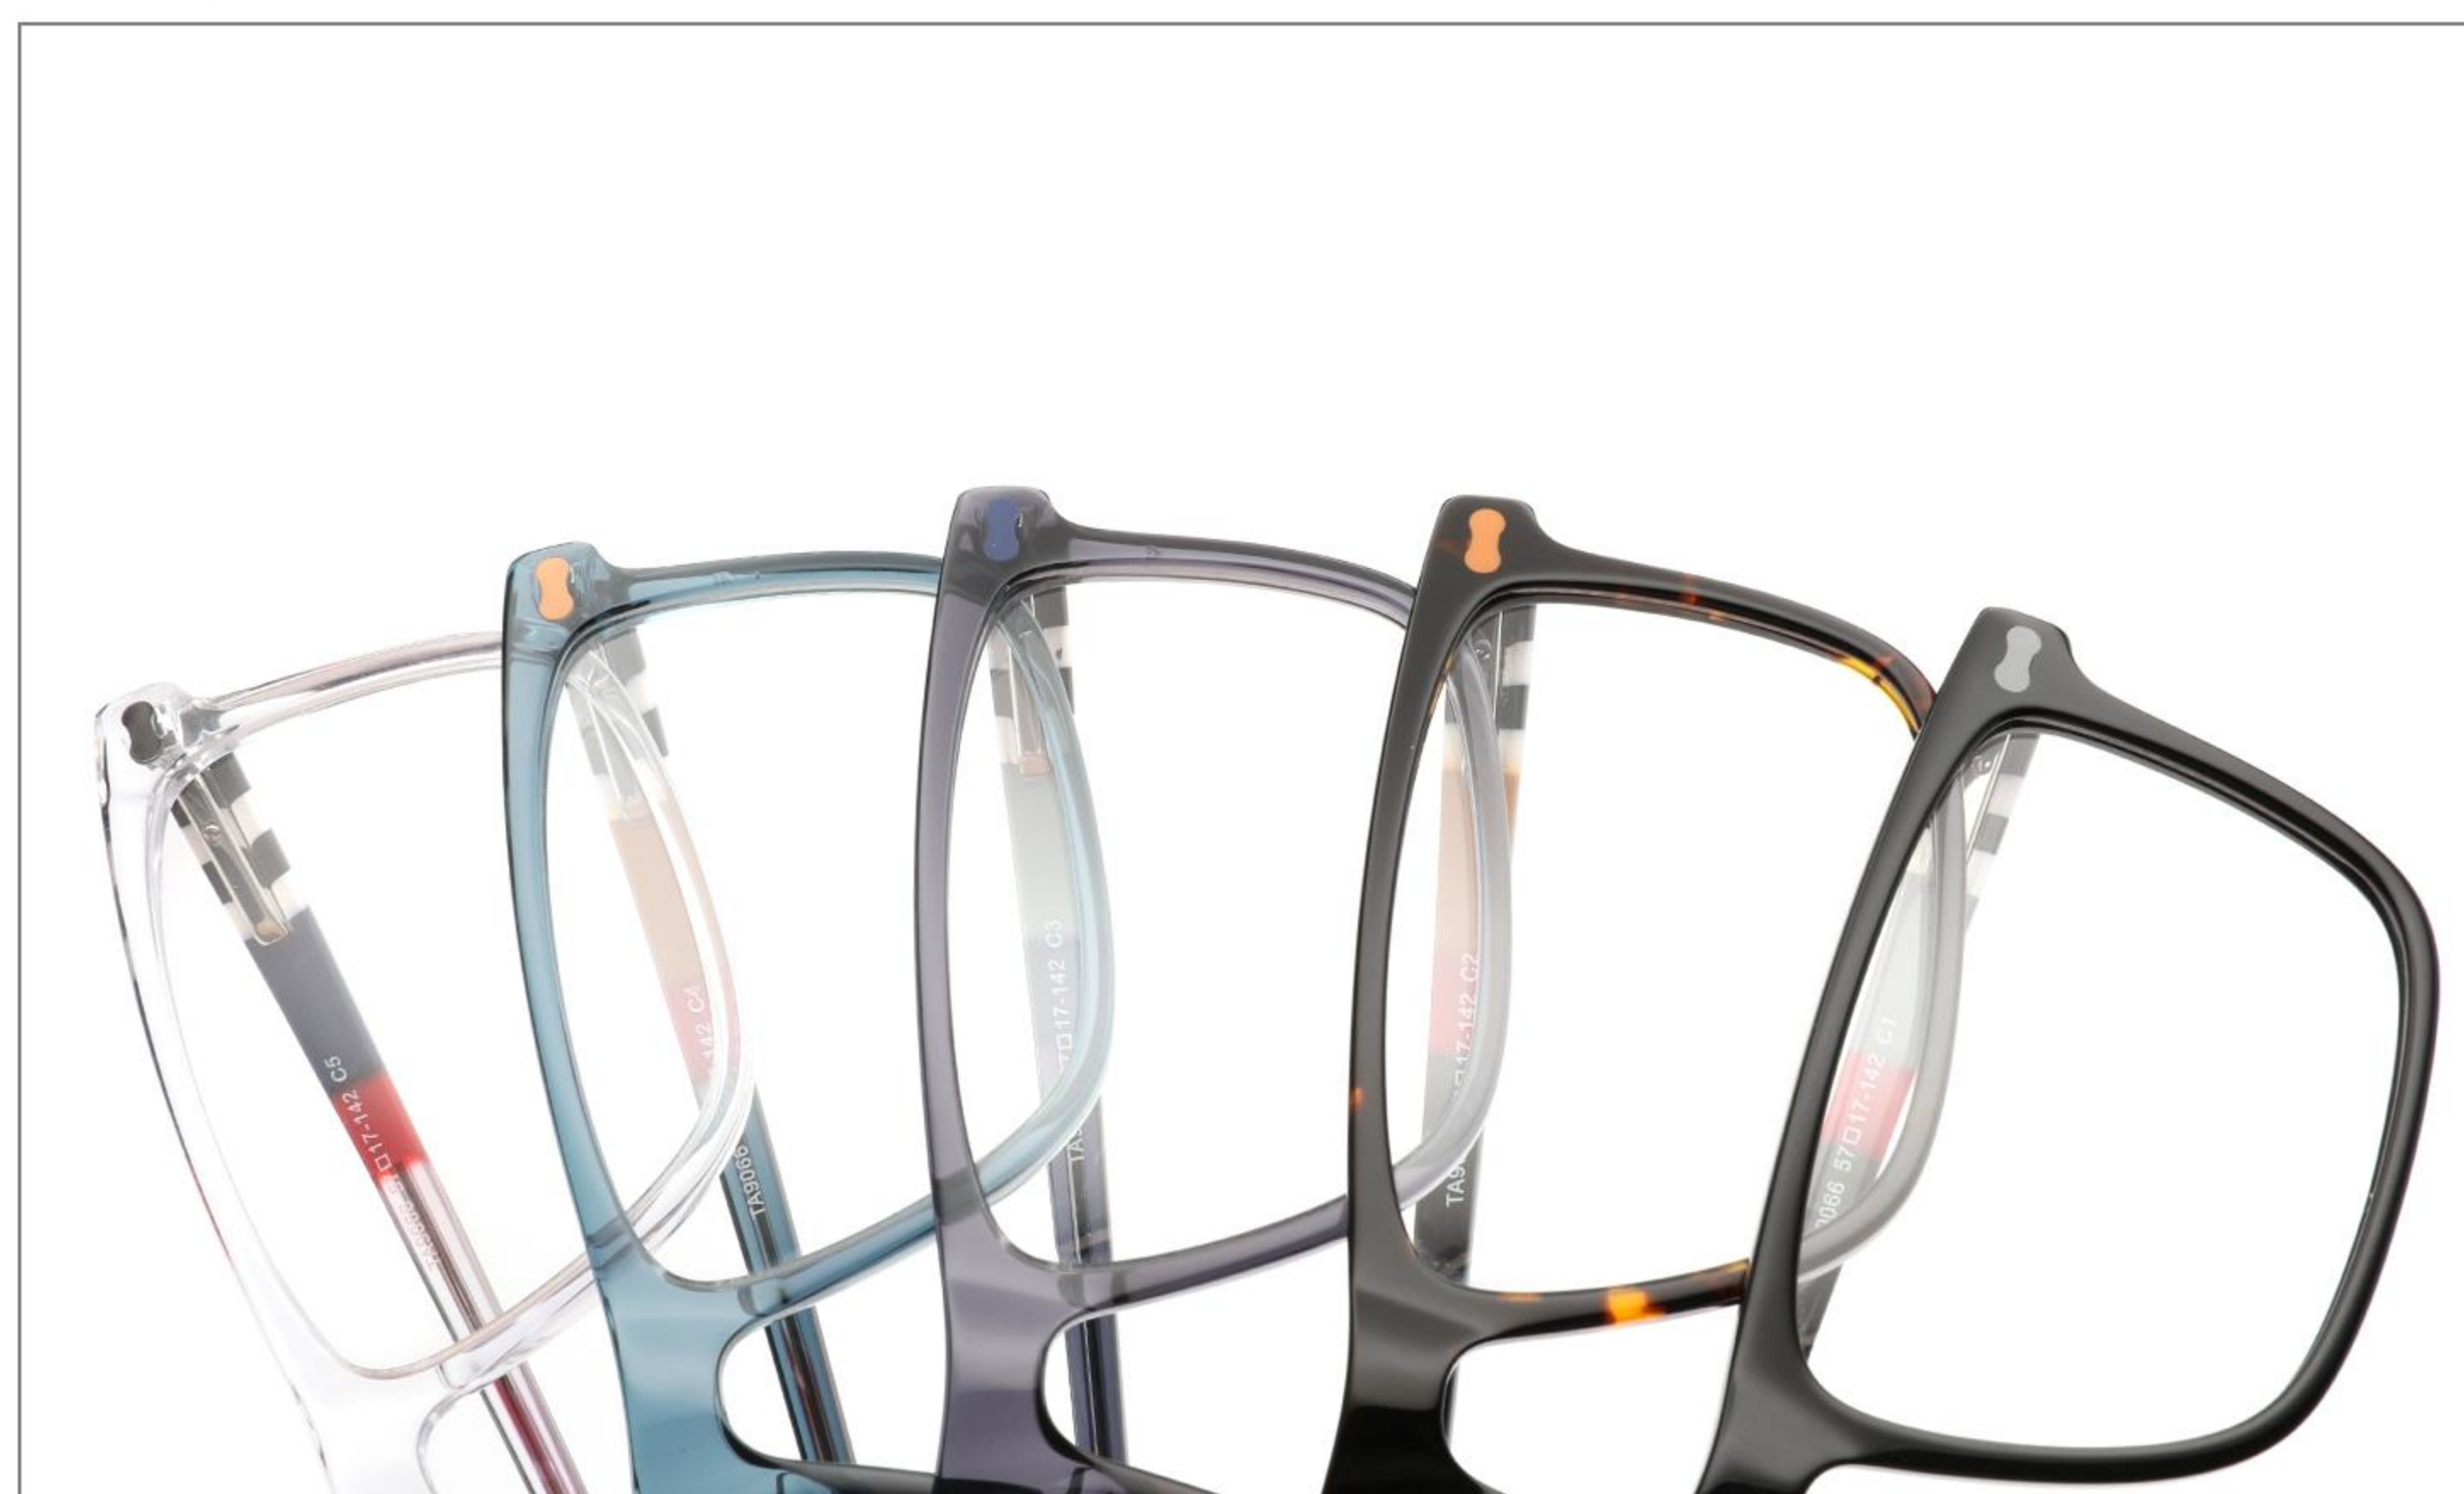

With Screw

Colorful rivert