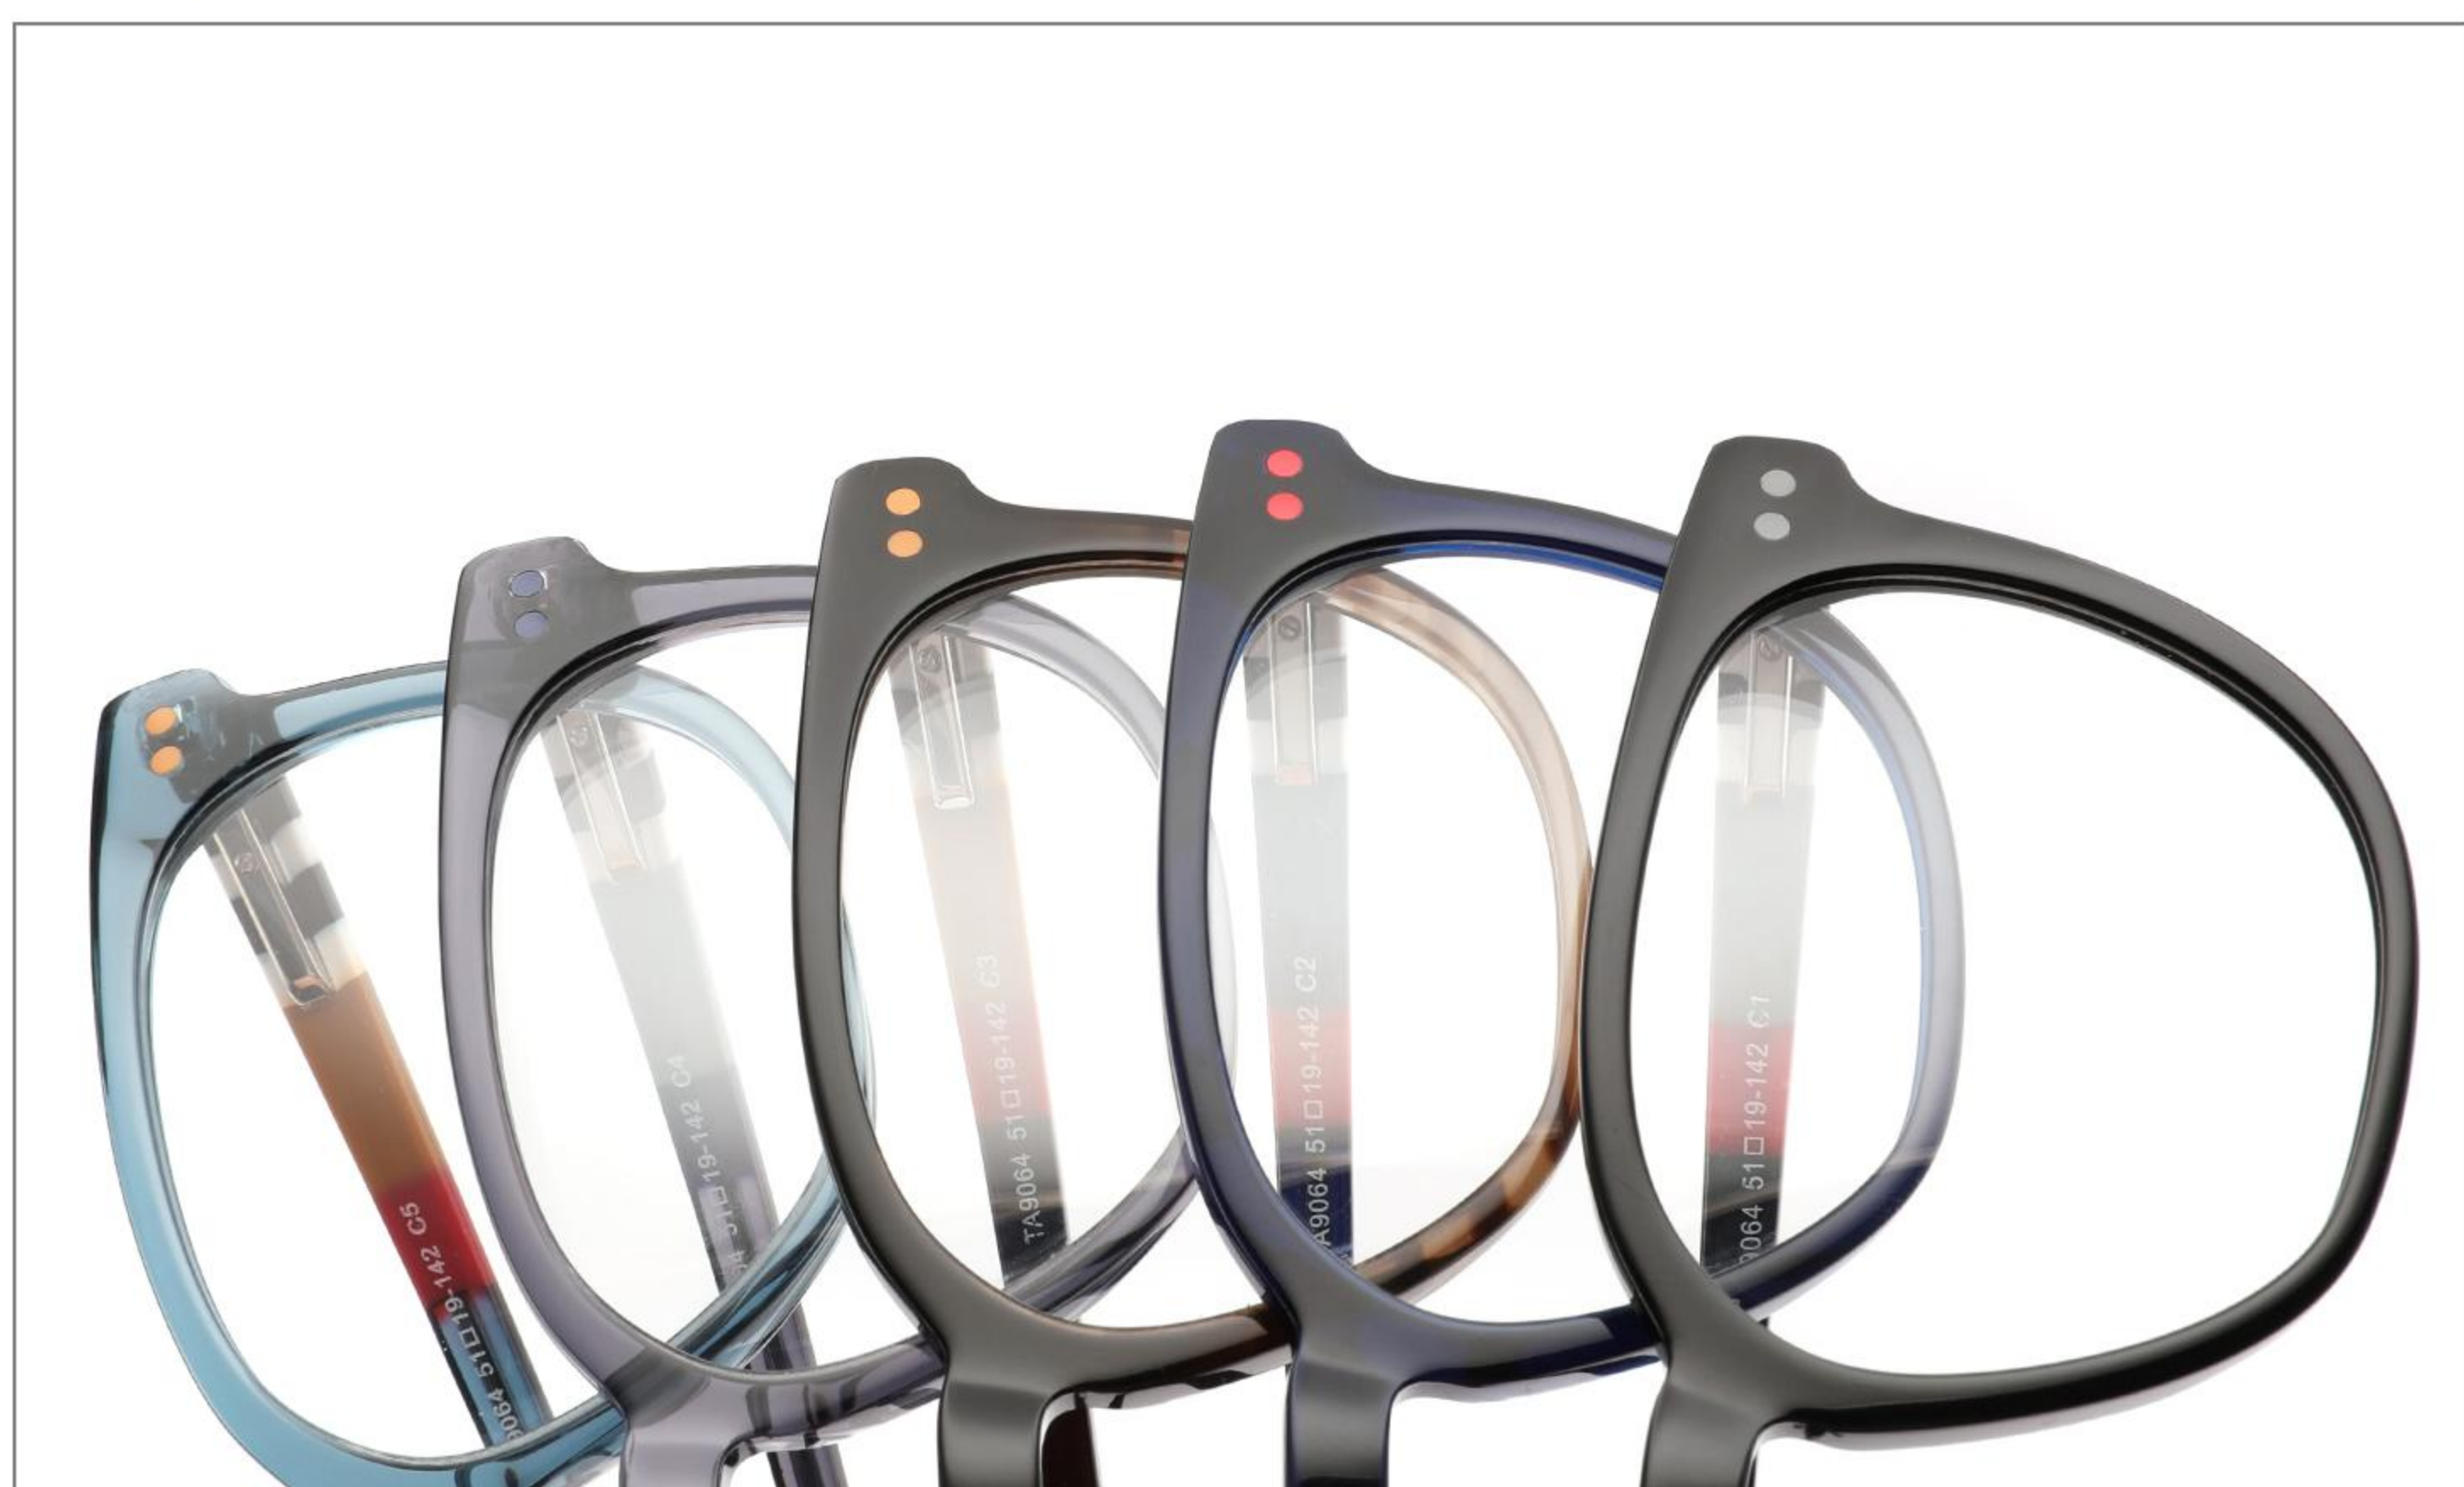

C4 GREY

C5 L.BLU

With Screw

Colorful rivert

Temple width 7MM

7.0mm

NEW
ACETATE

MODEL : TA9065