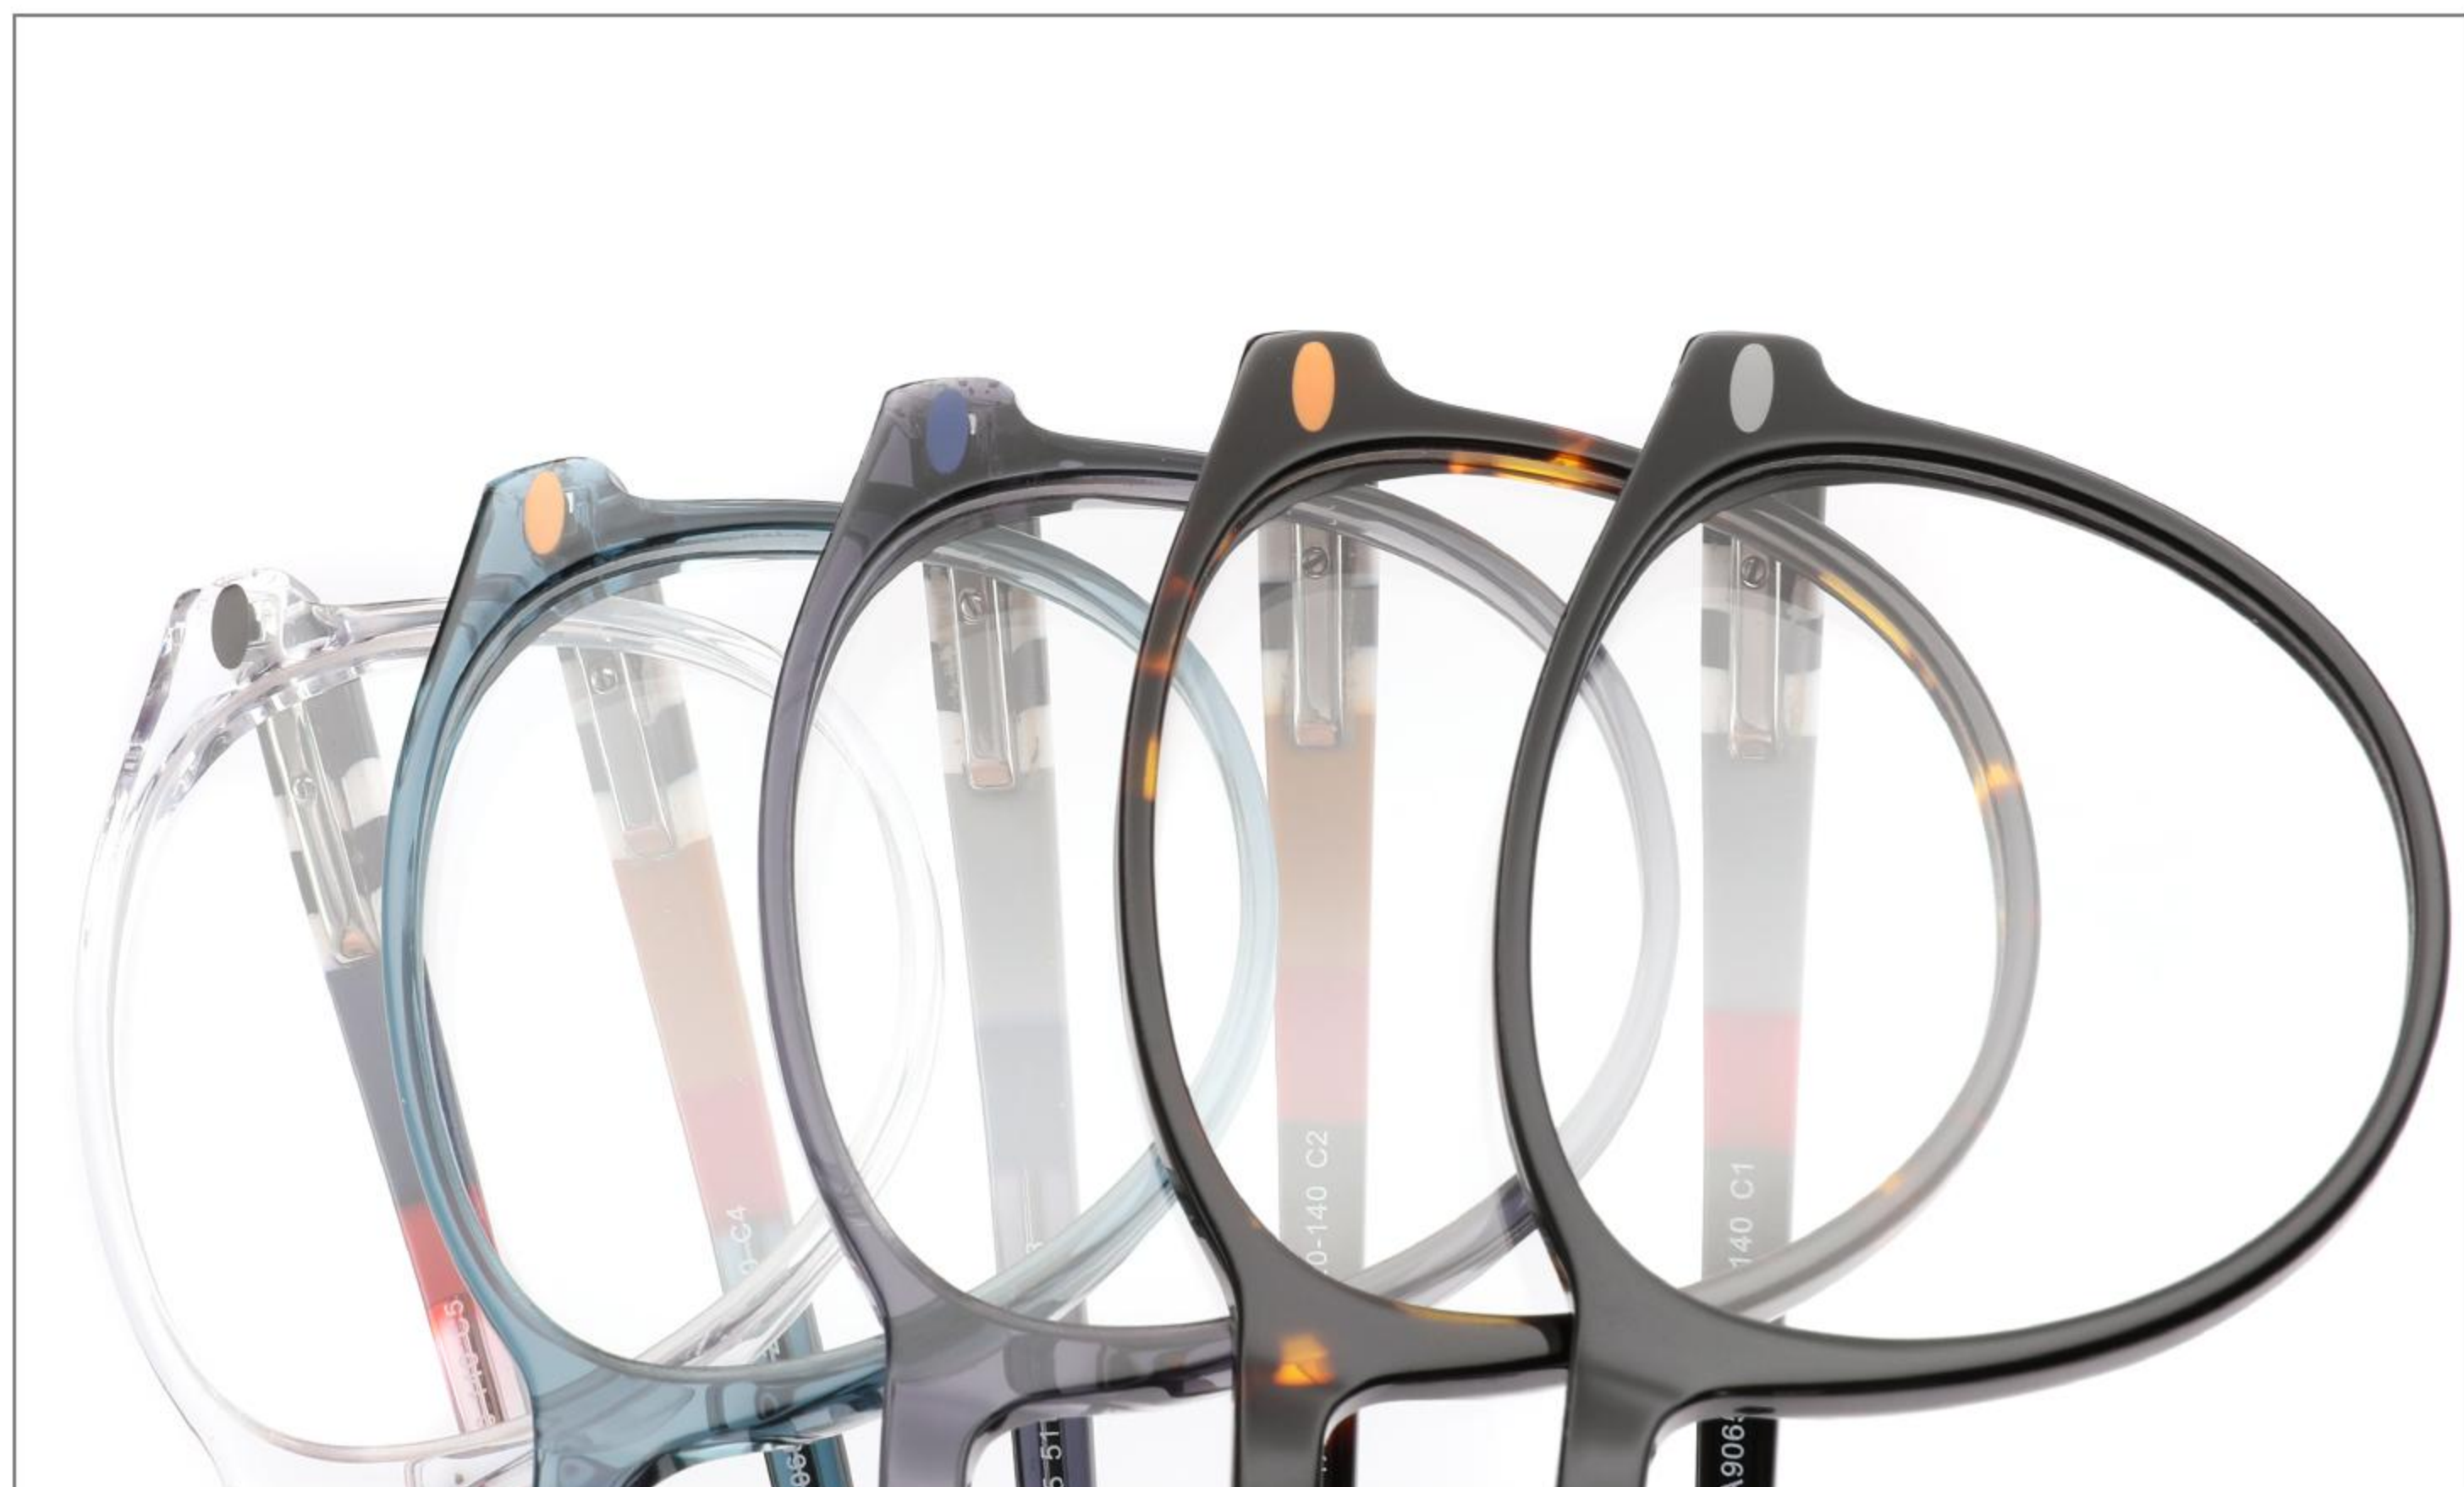

With Screw

Colorful rivert