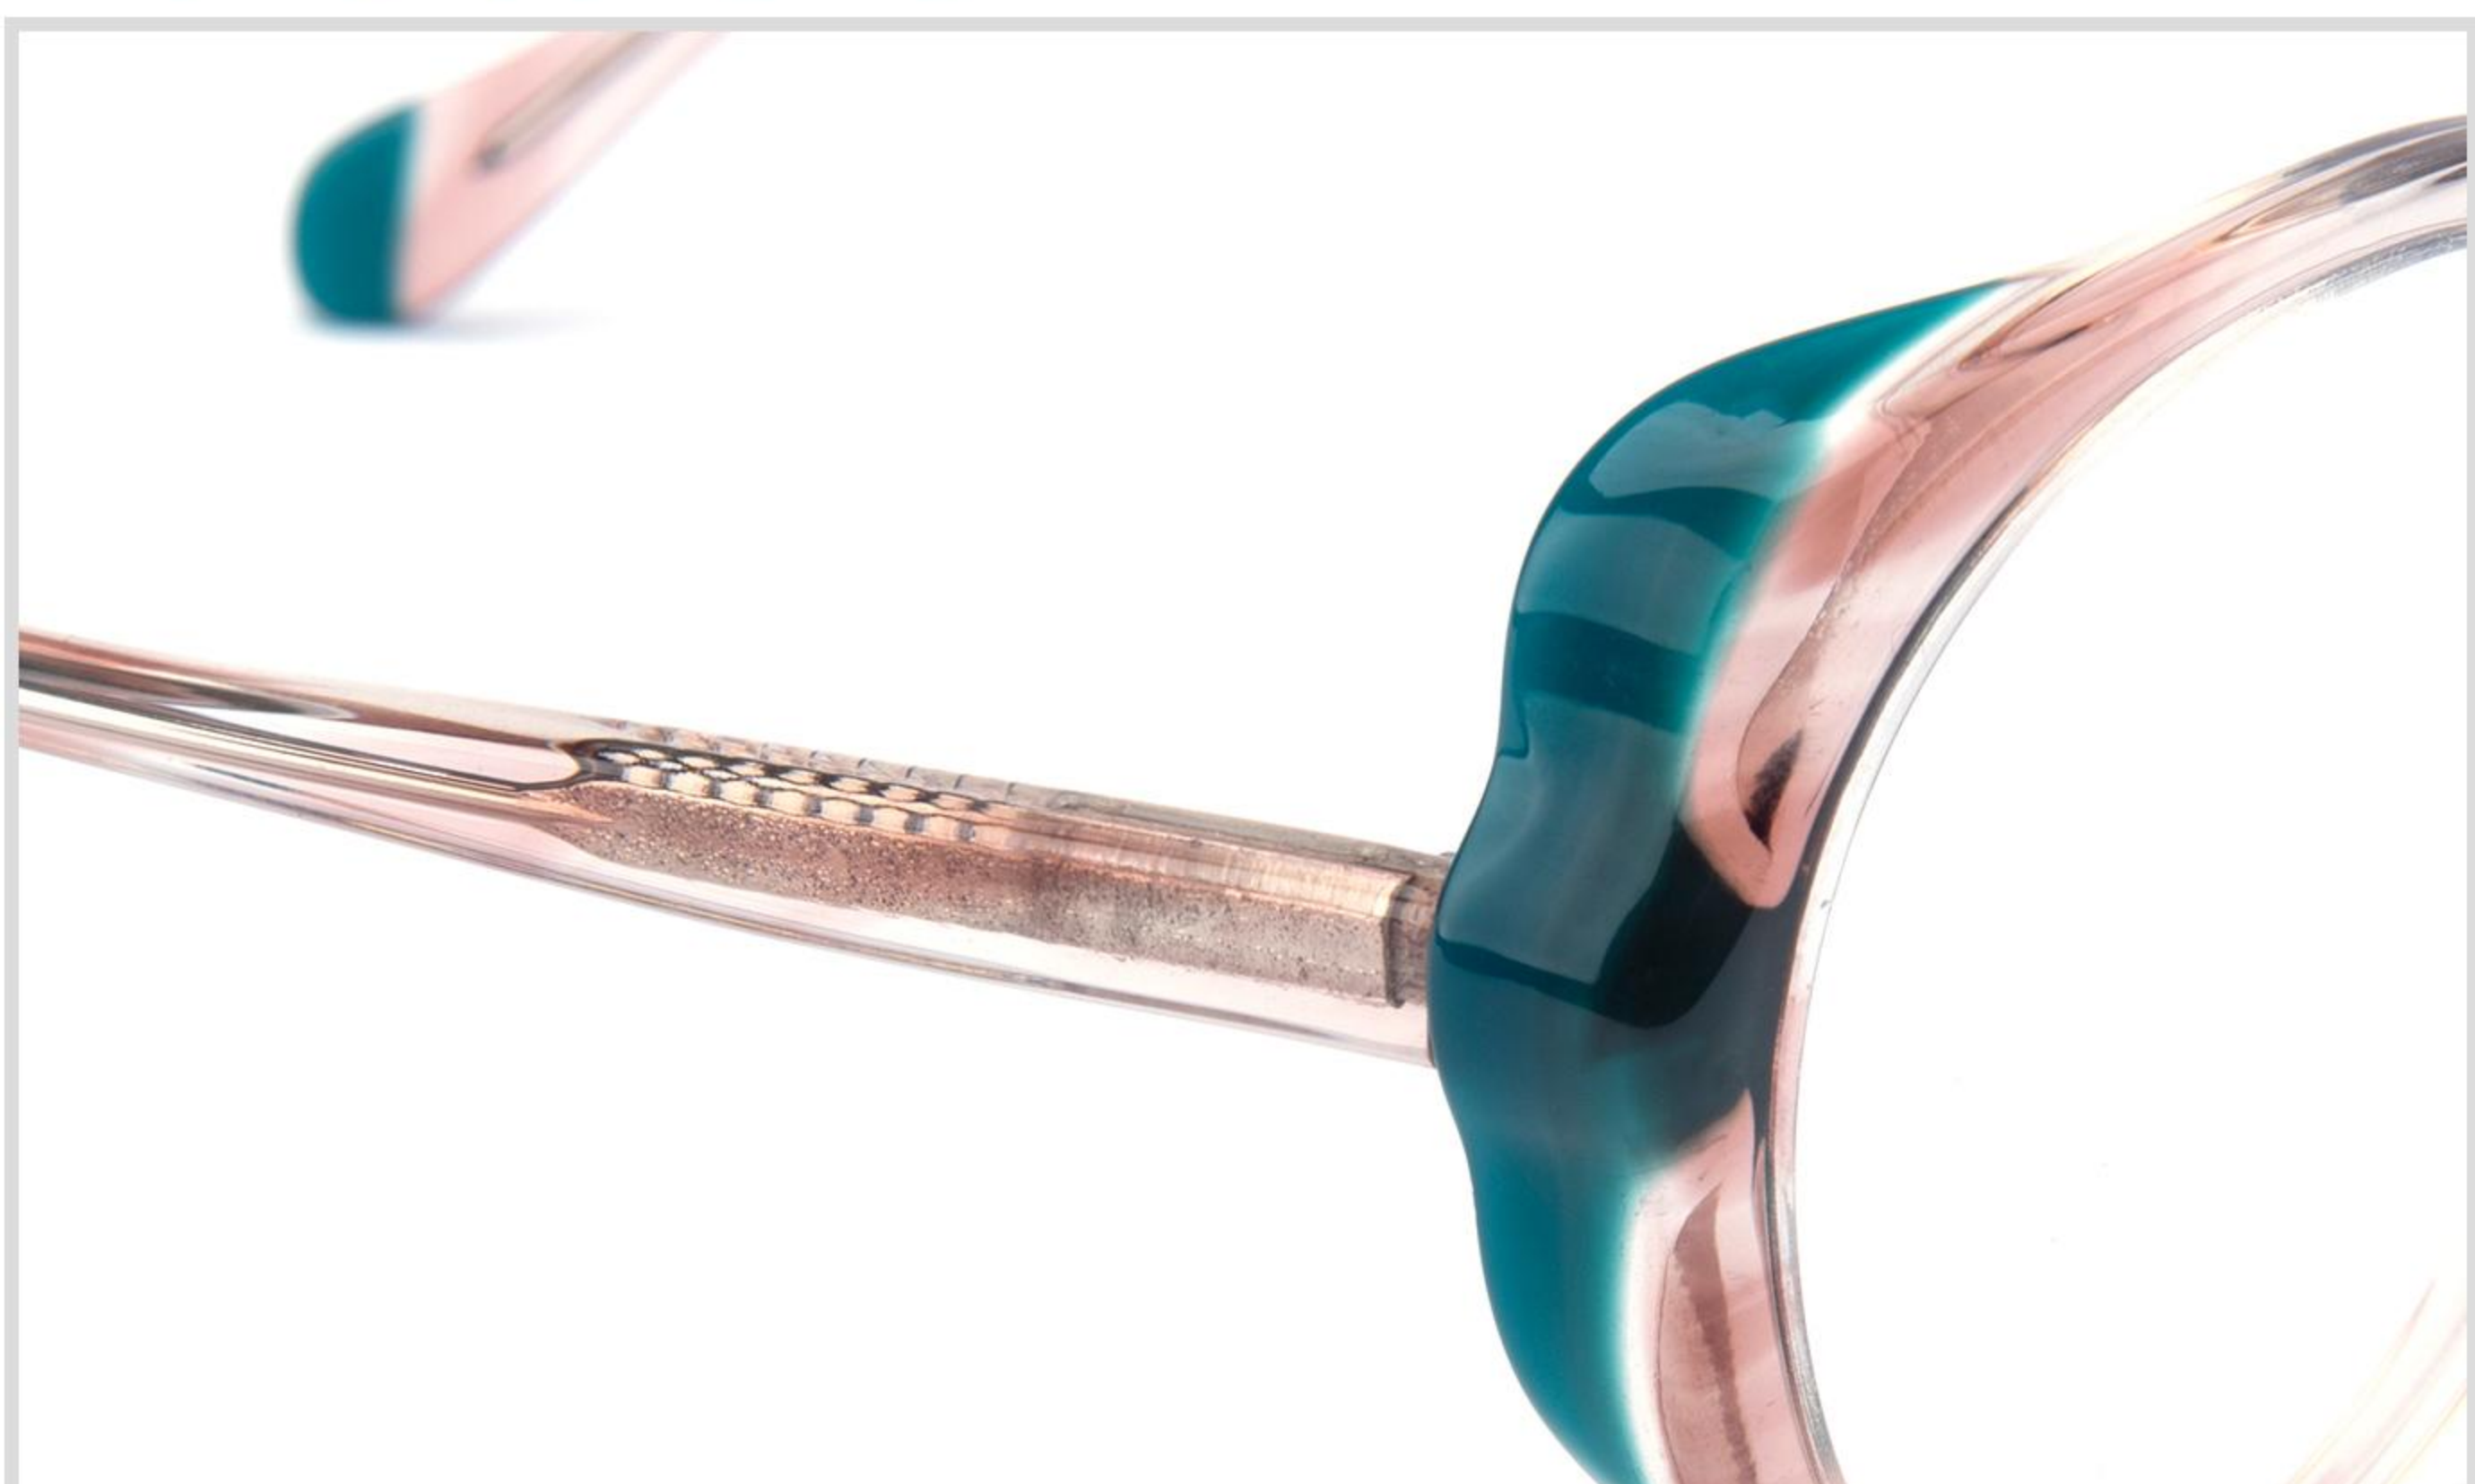

Particulars