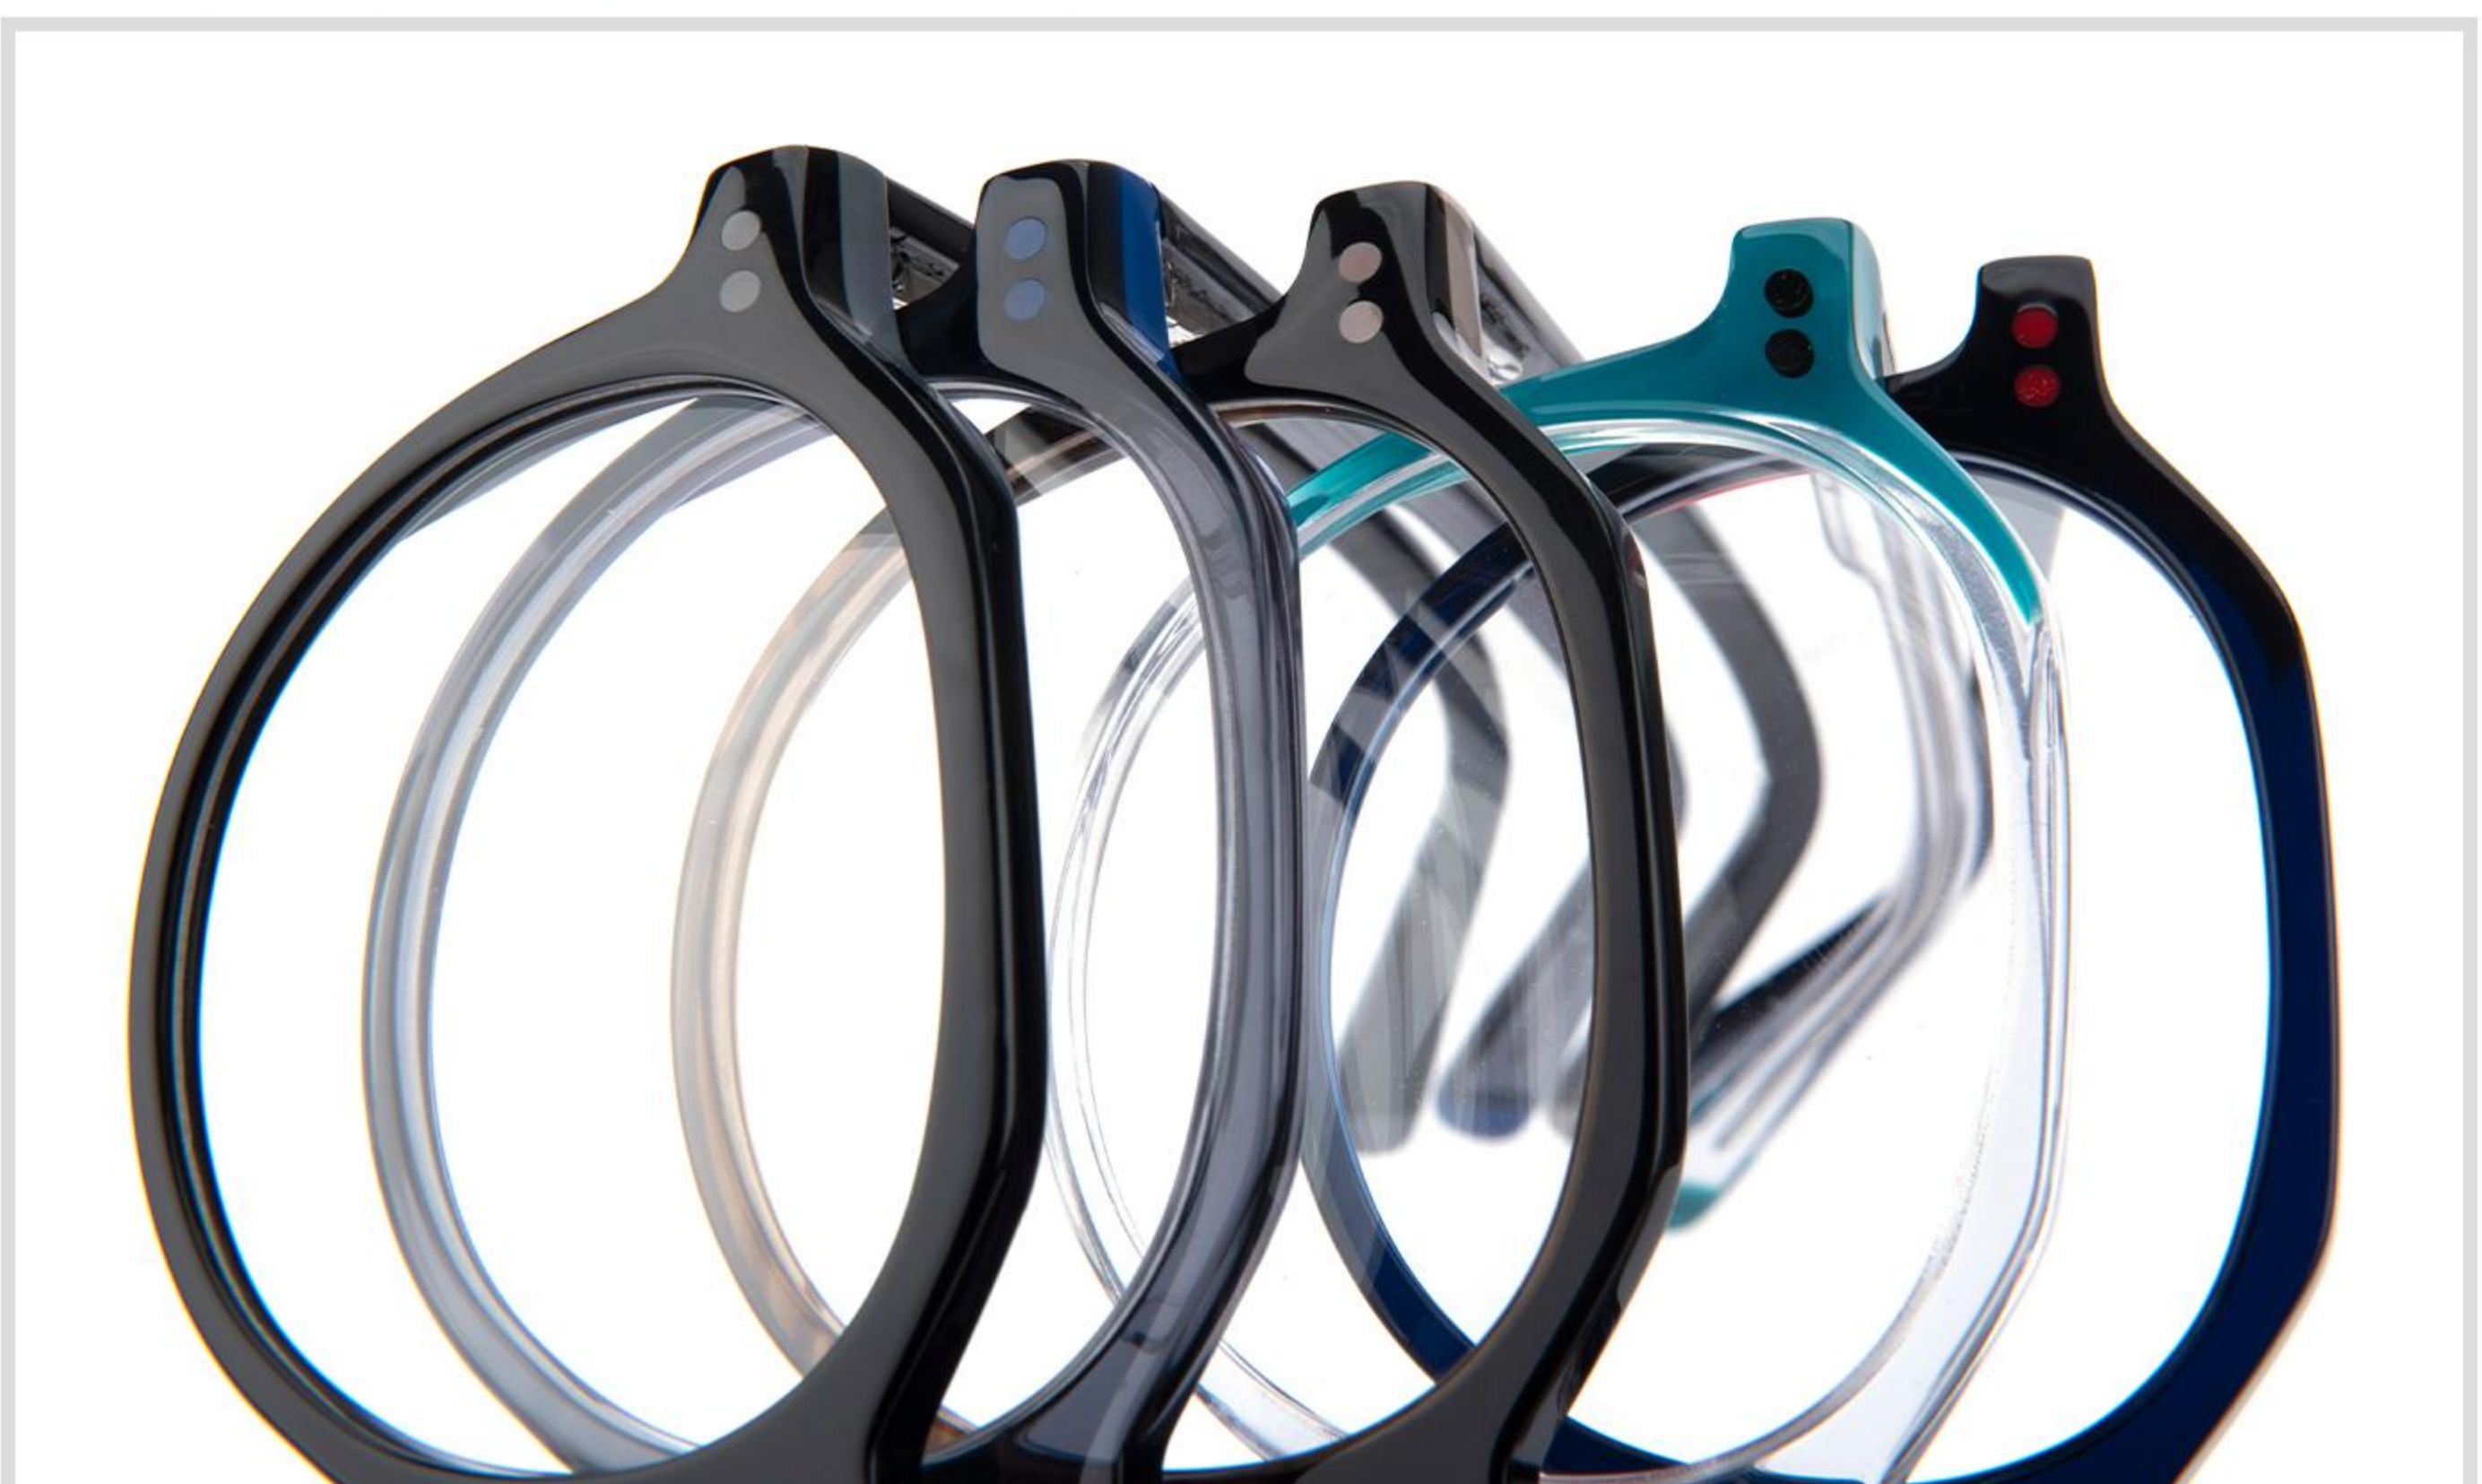

SIZE:52□22-140

BIG SIZE

C1 BLK

C2 GREY

C3 BRN

C4 CRY

C5 D.BLU

Colorful rivert