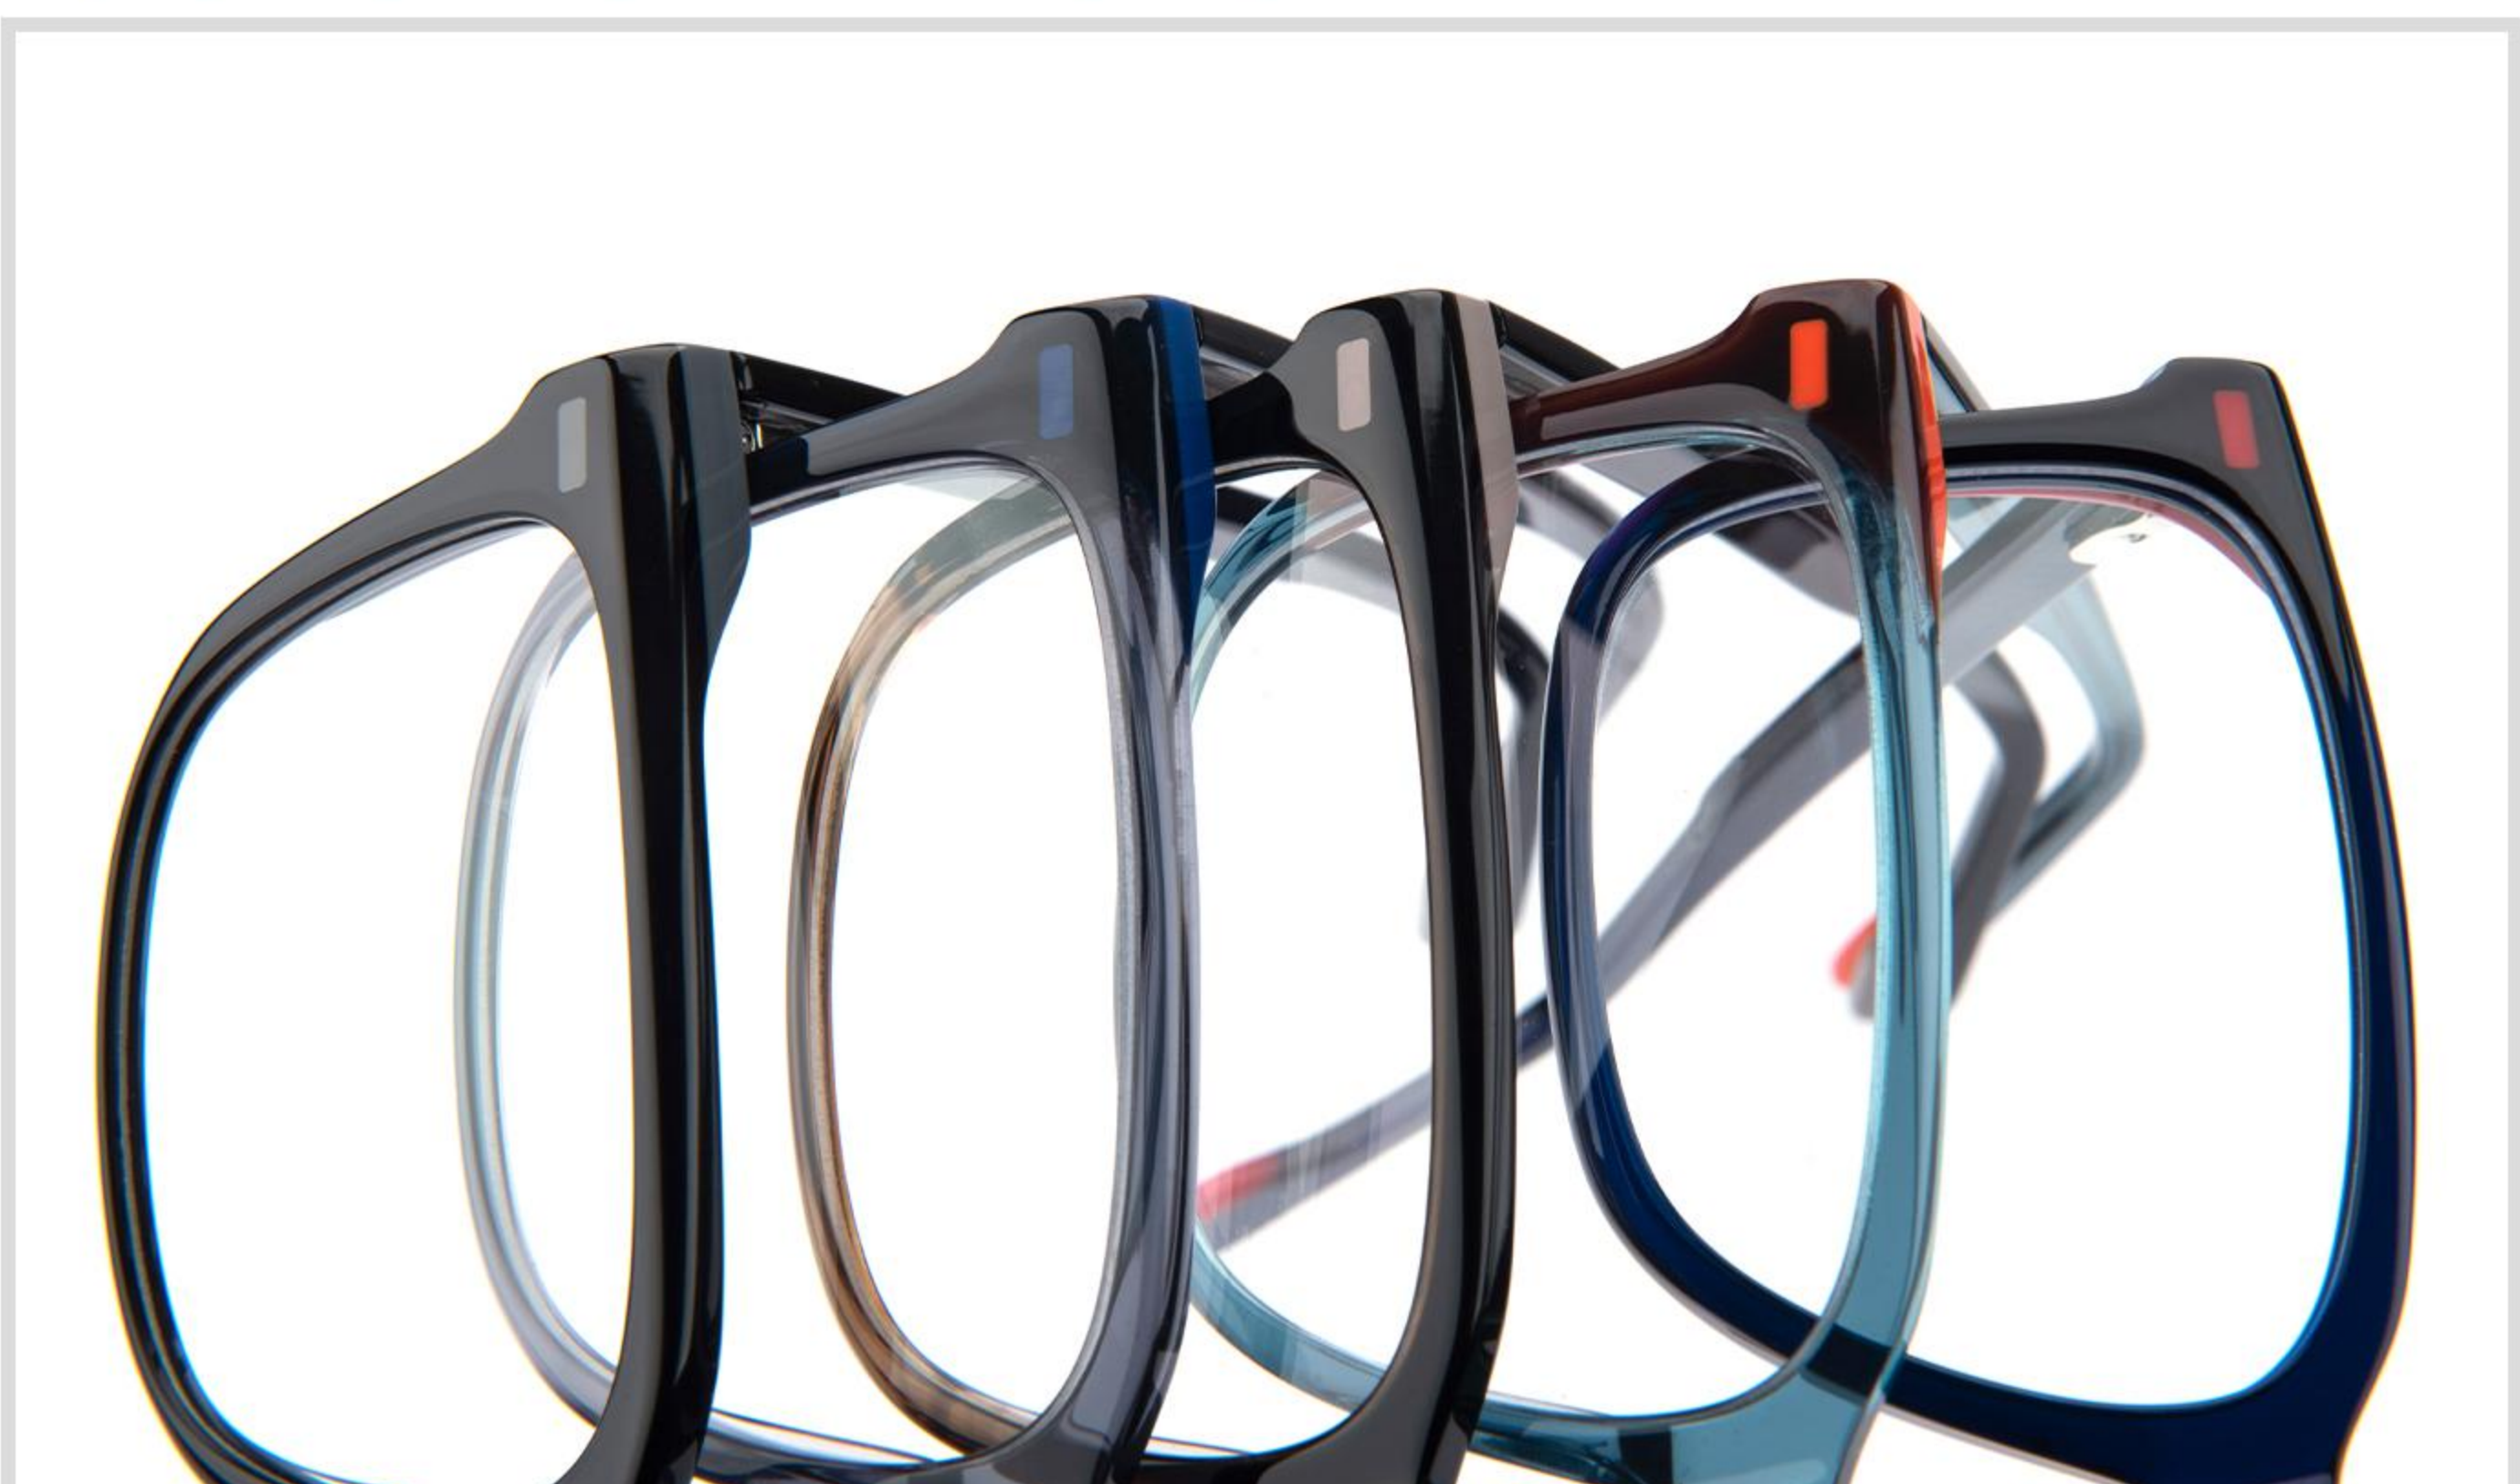

Colorful rivert