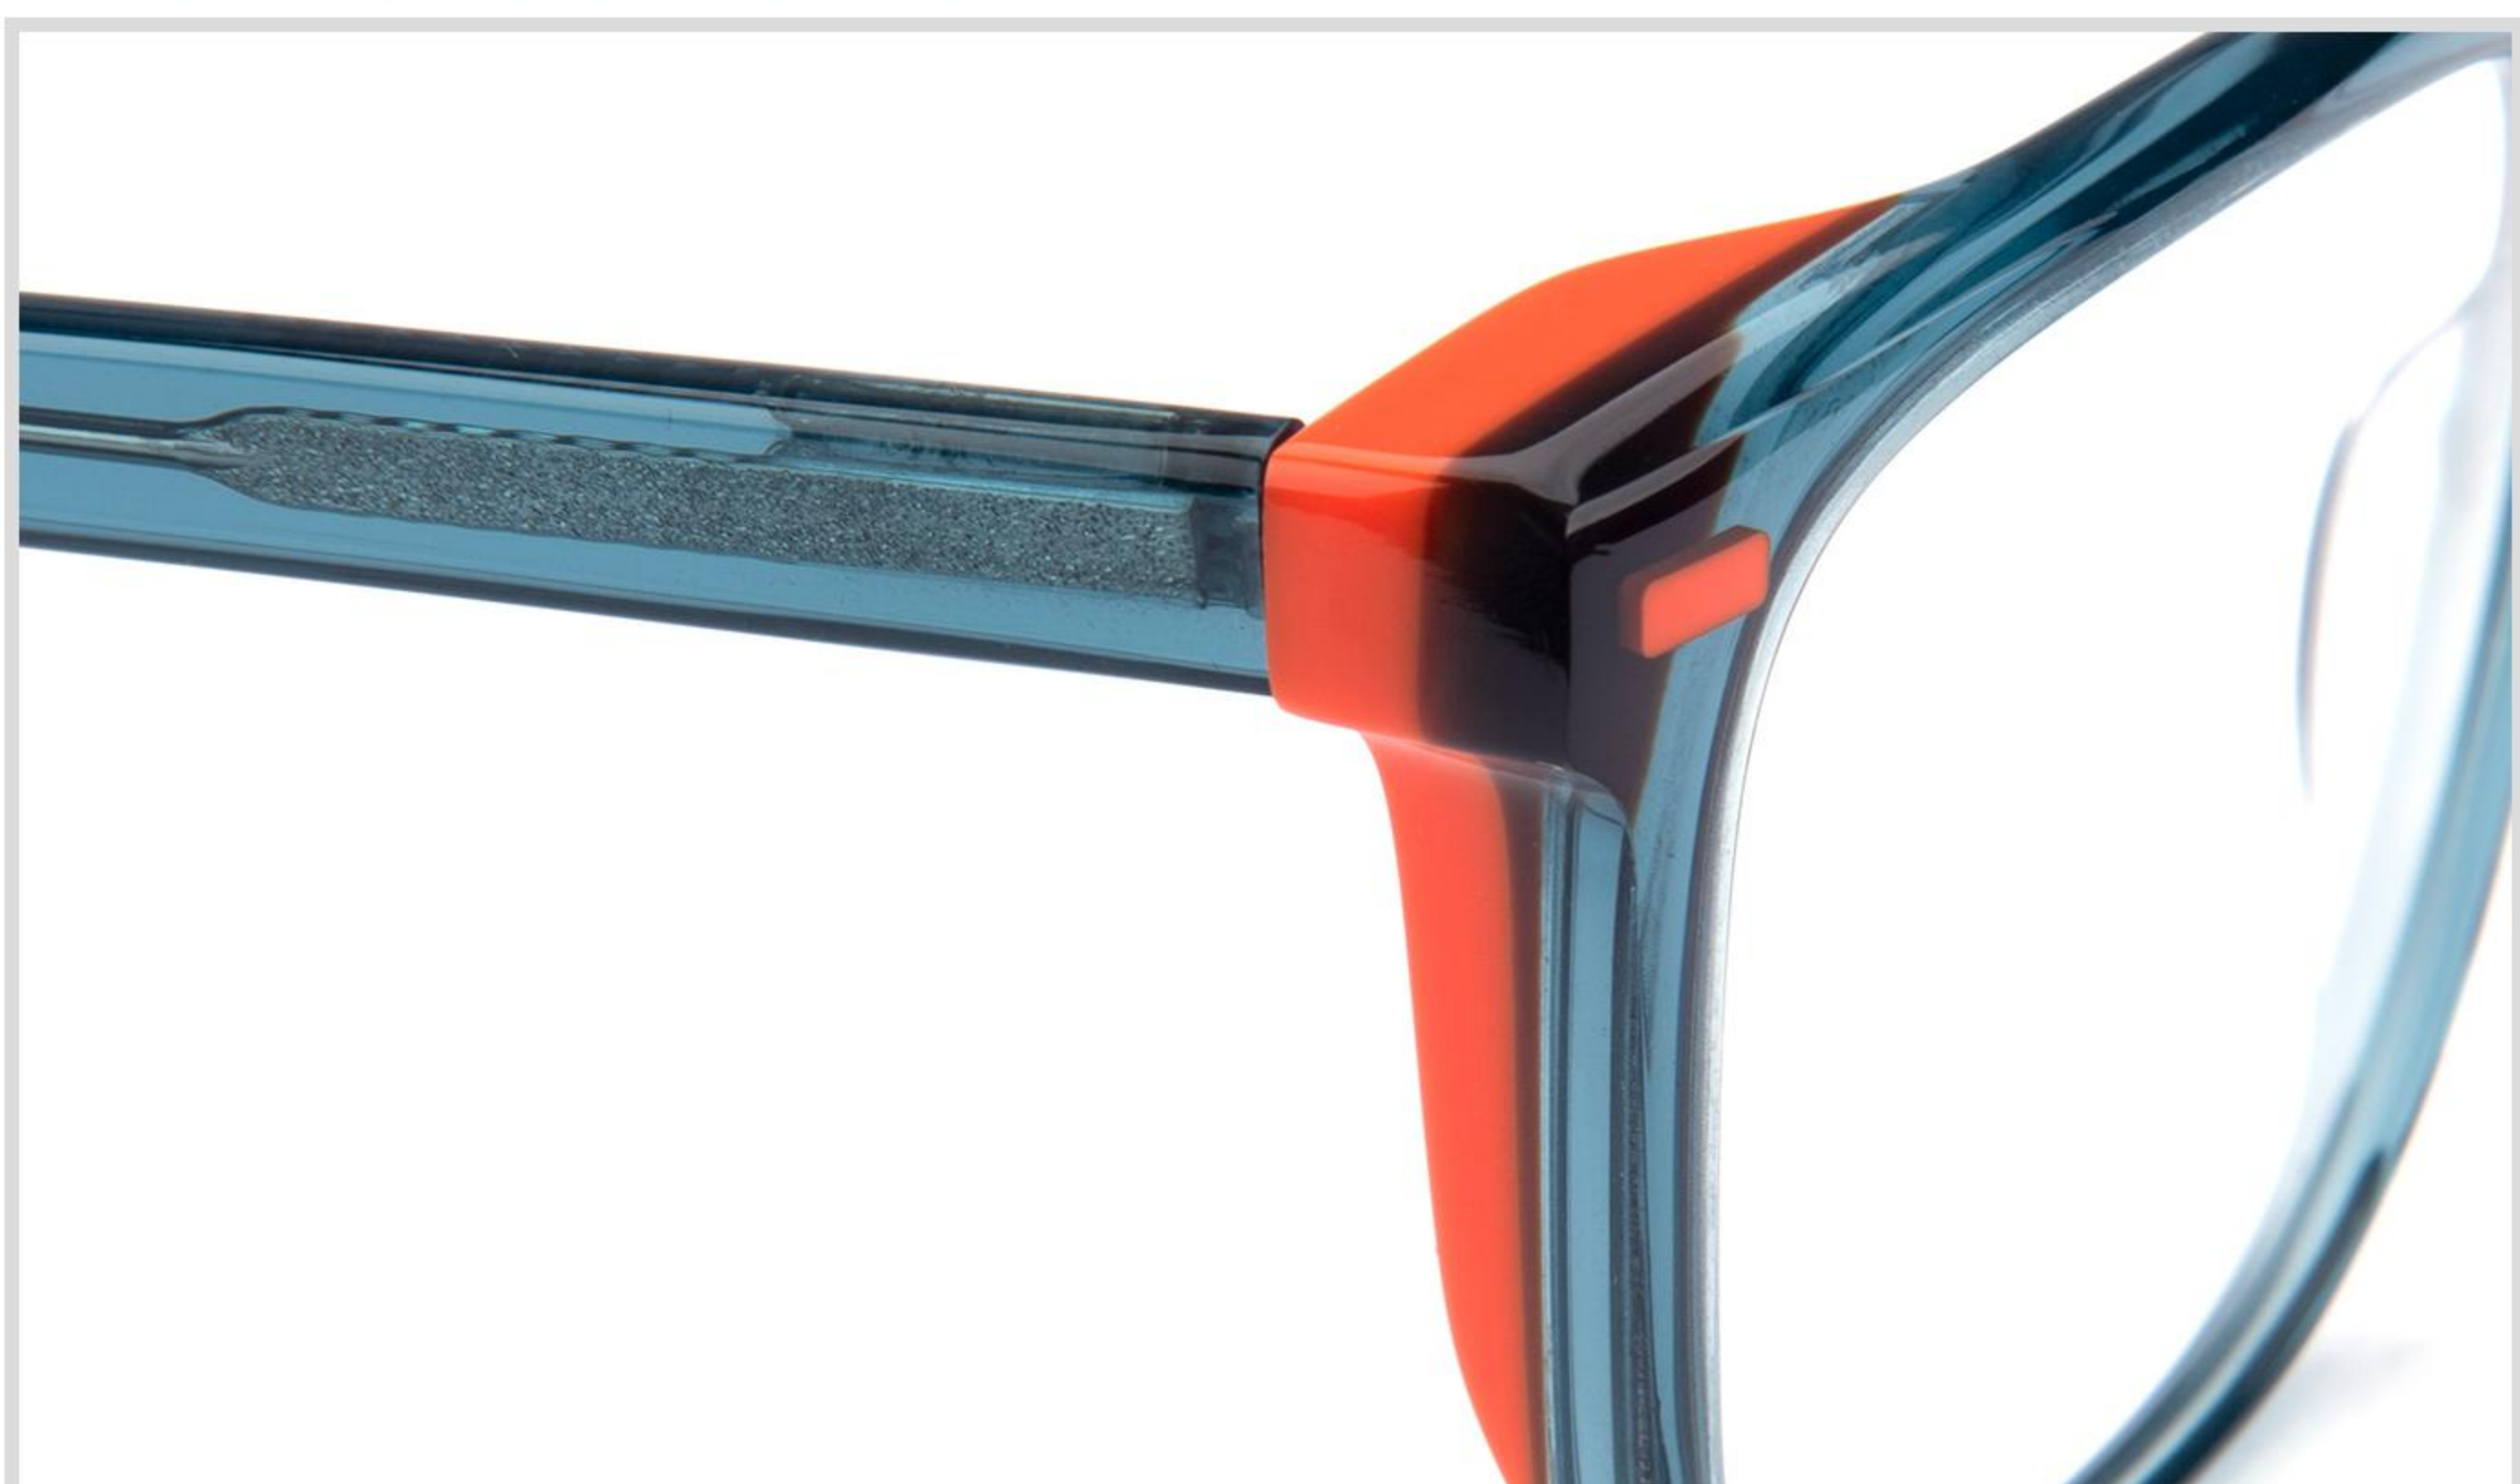

Particulars