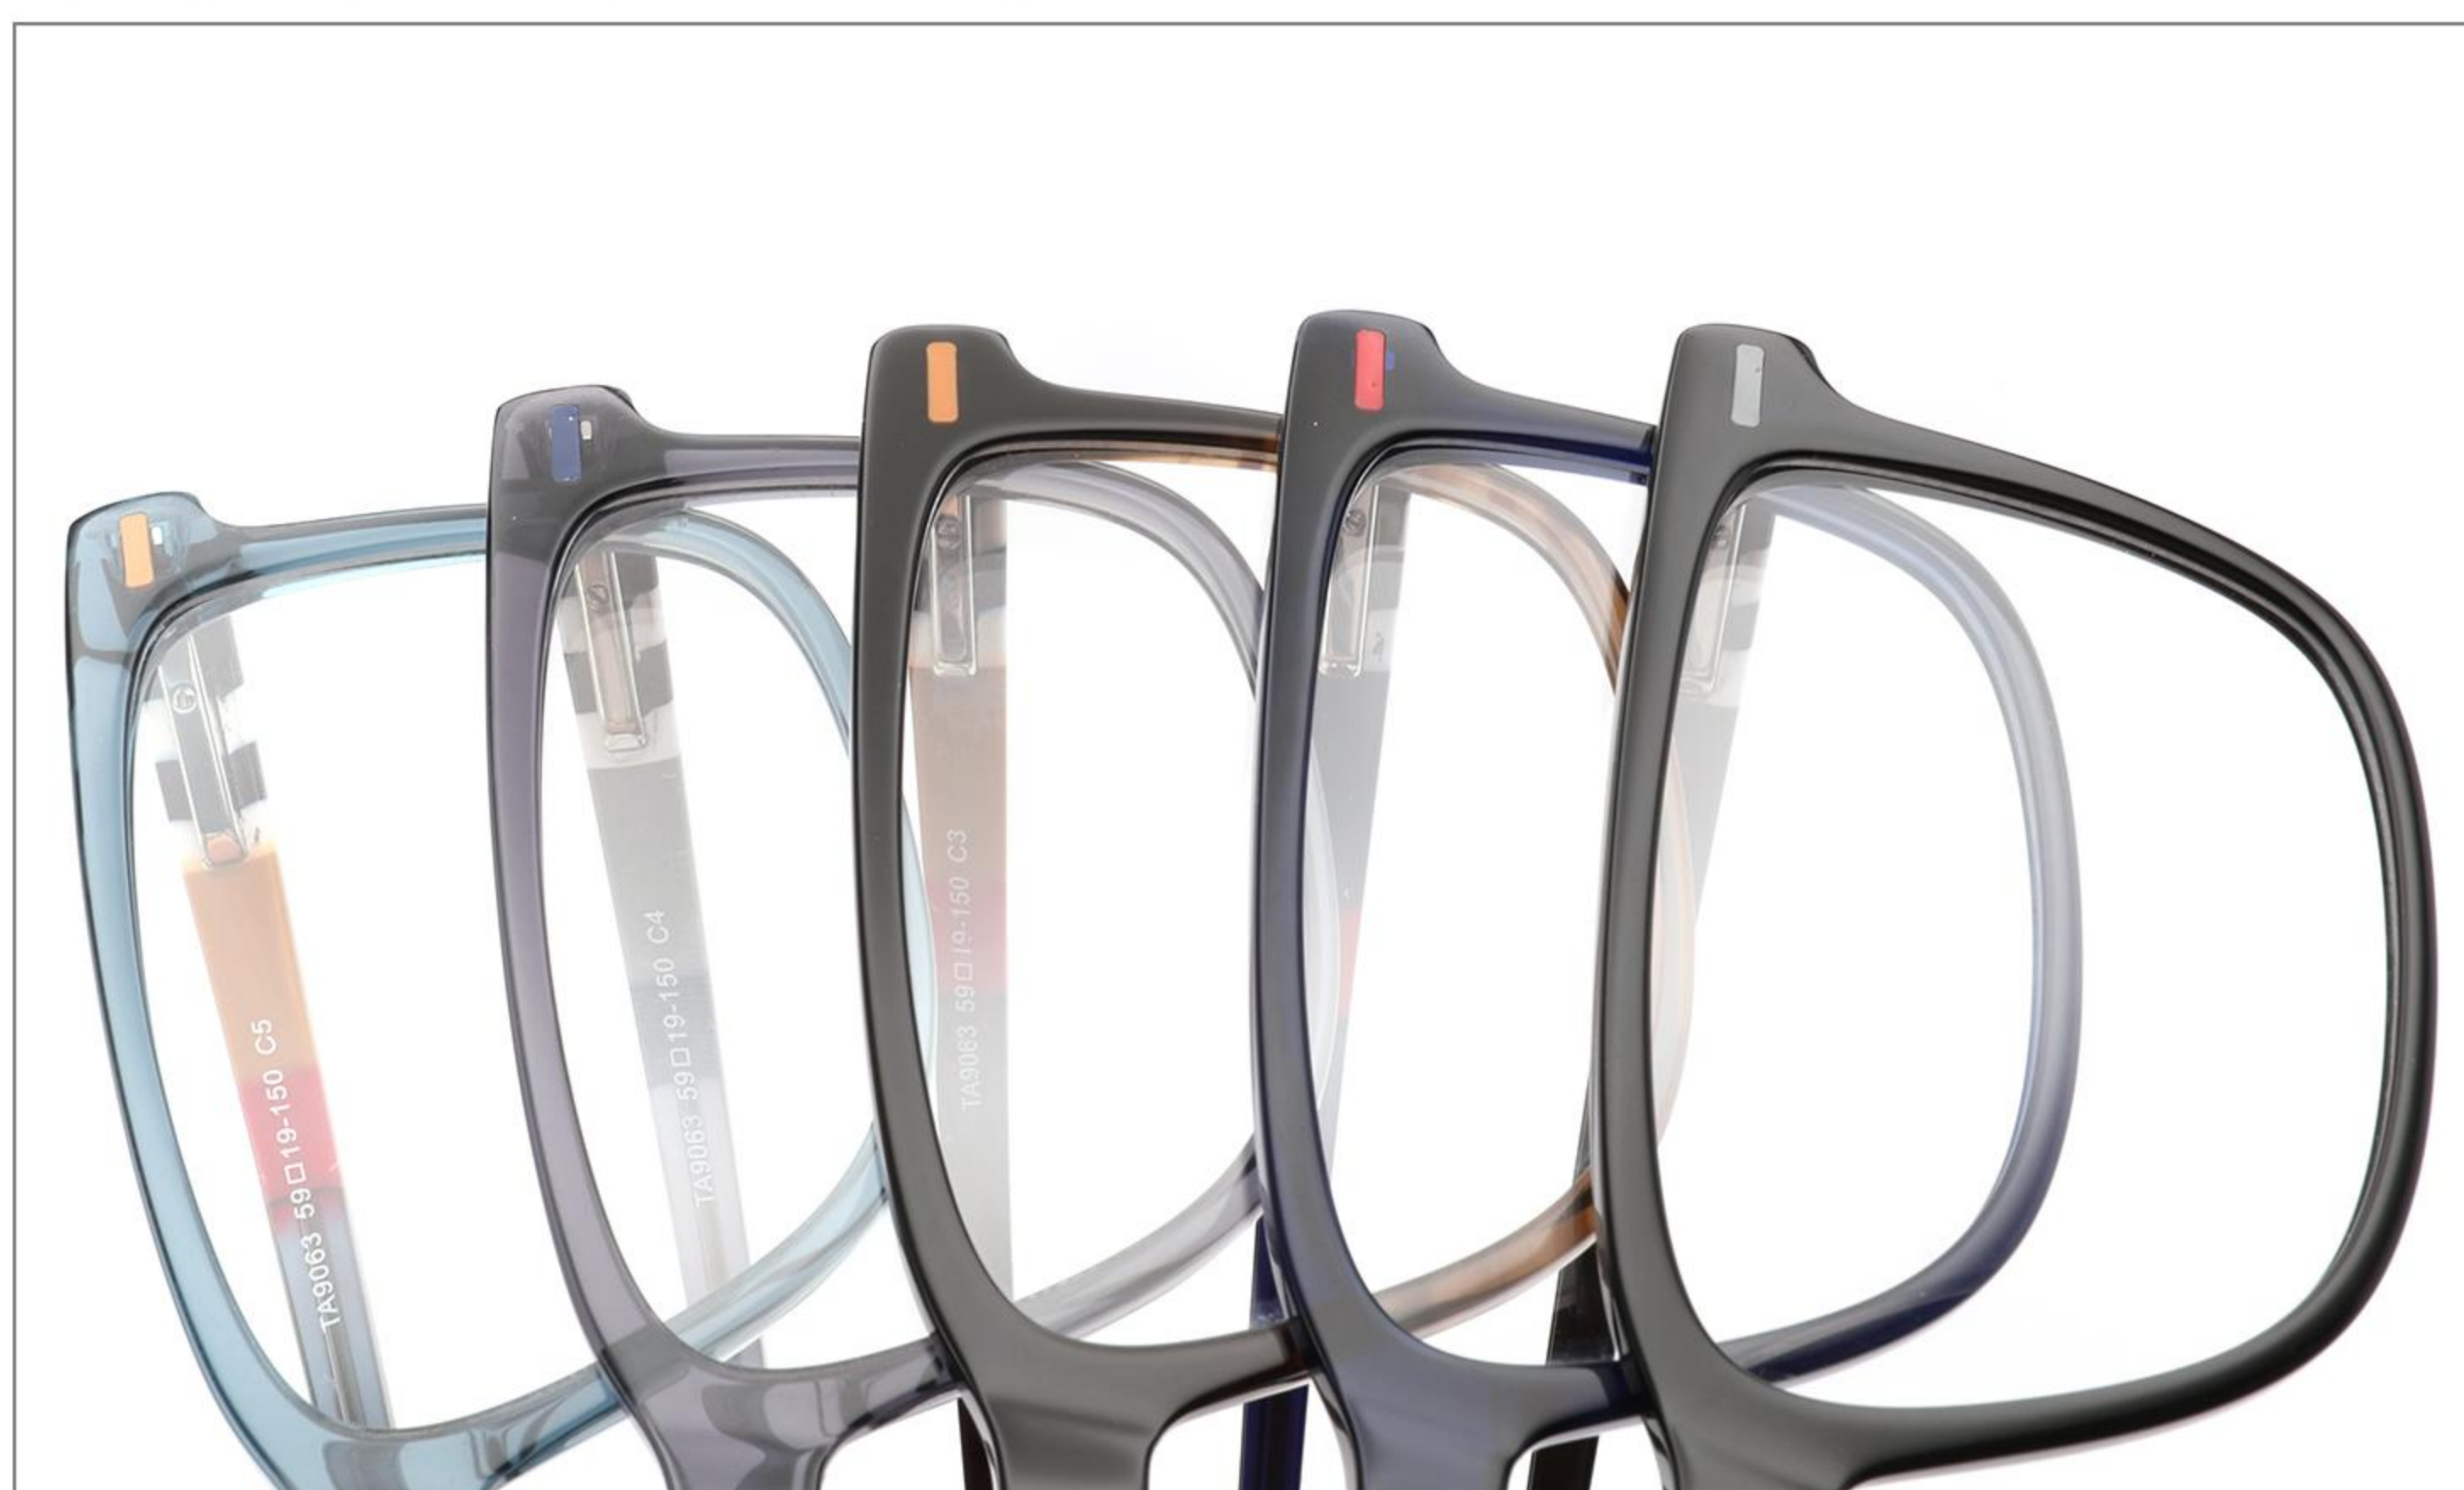

With Screw

Colorful rivert

Temple width 7MM

7.0mm

NEW
ACETATE

MODEL : TA9064

SIZE : 51□19-142

BIG SIZE