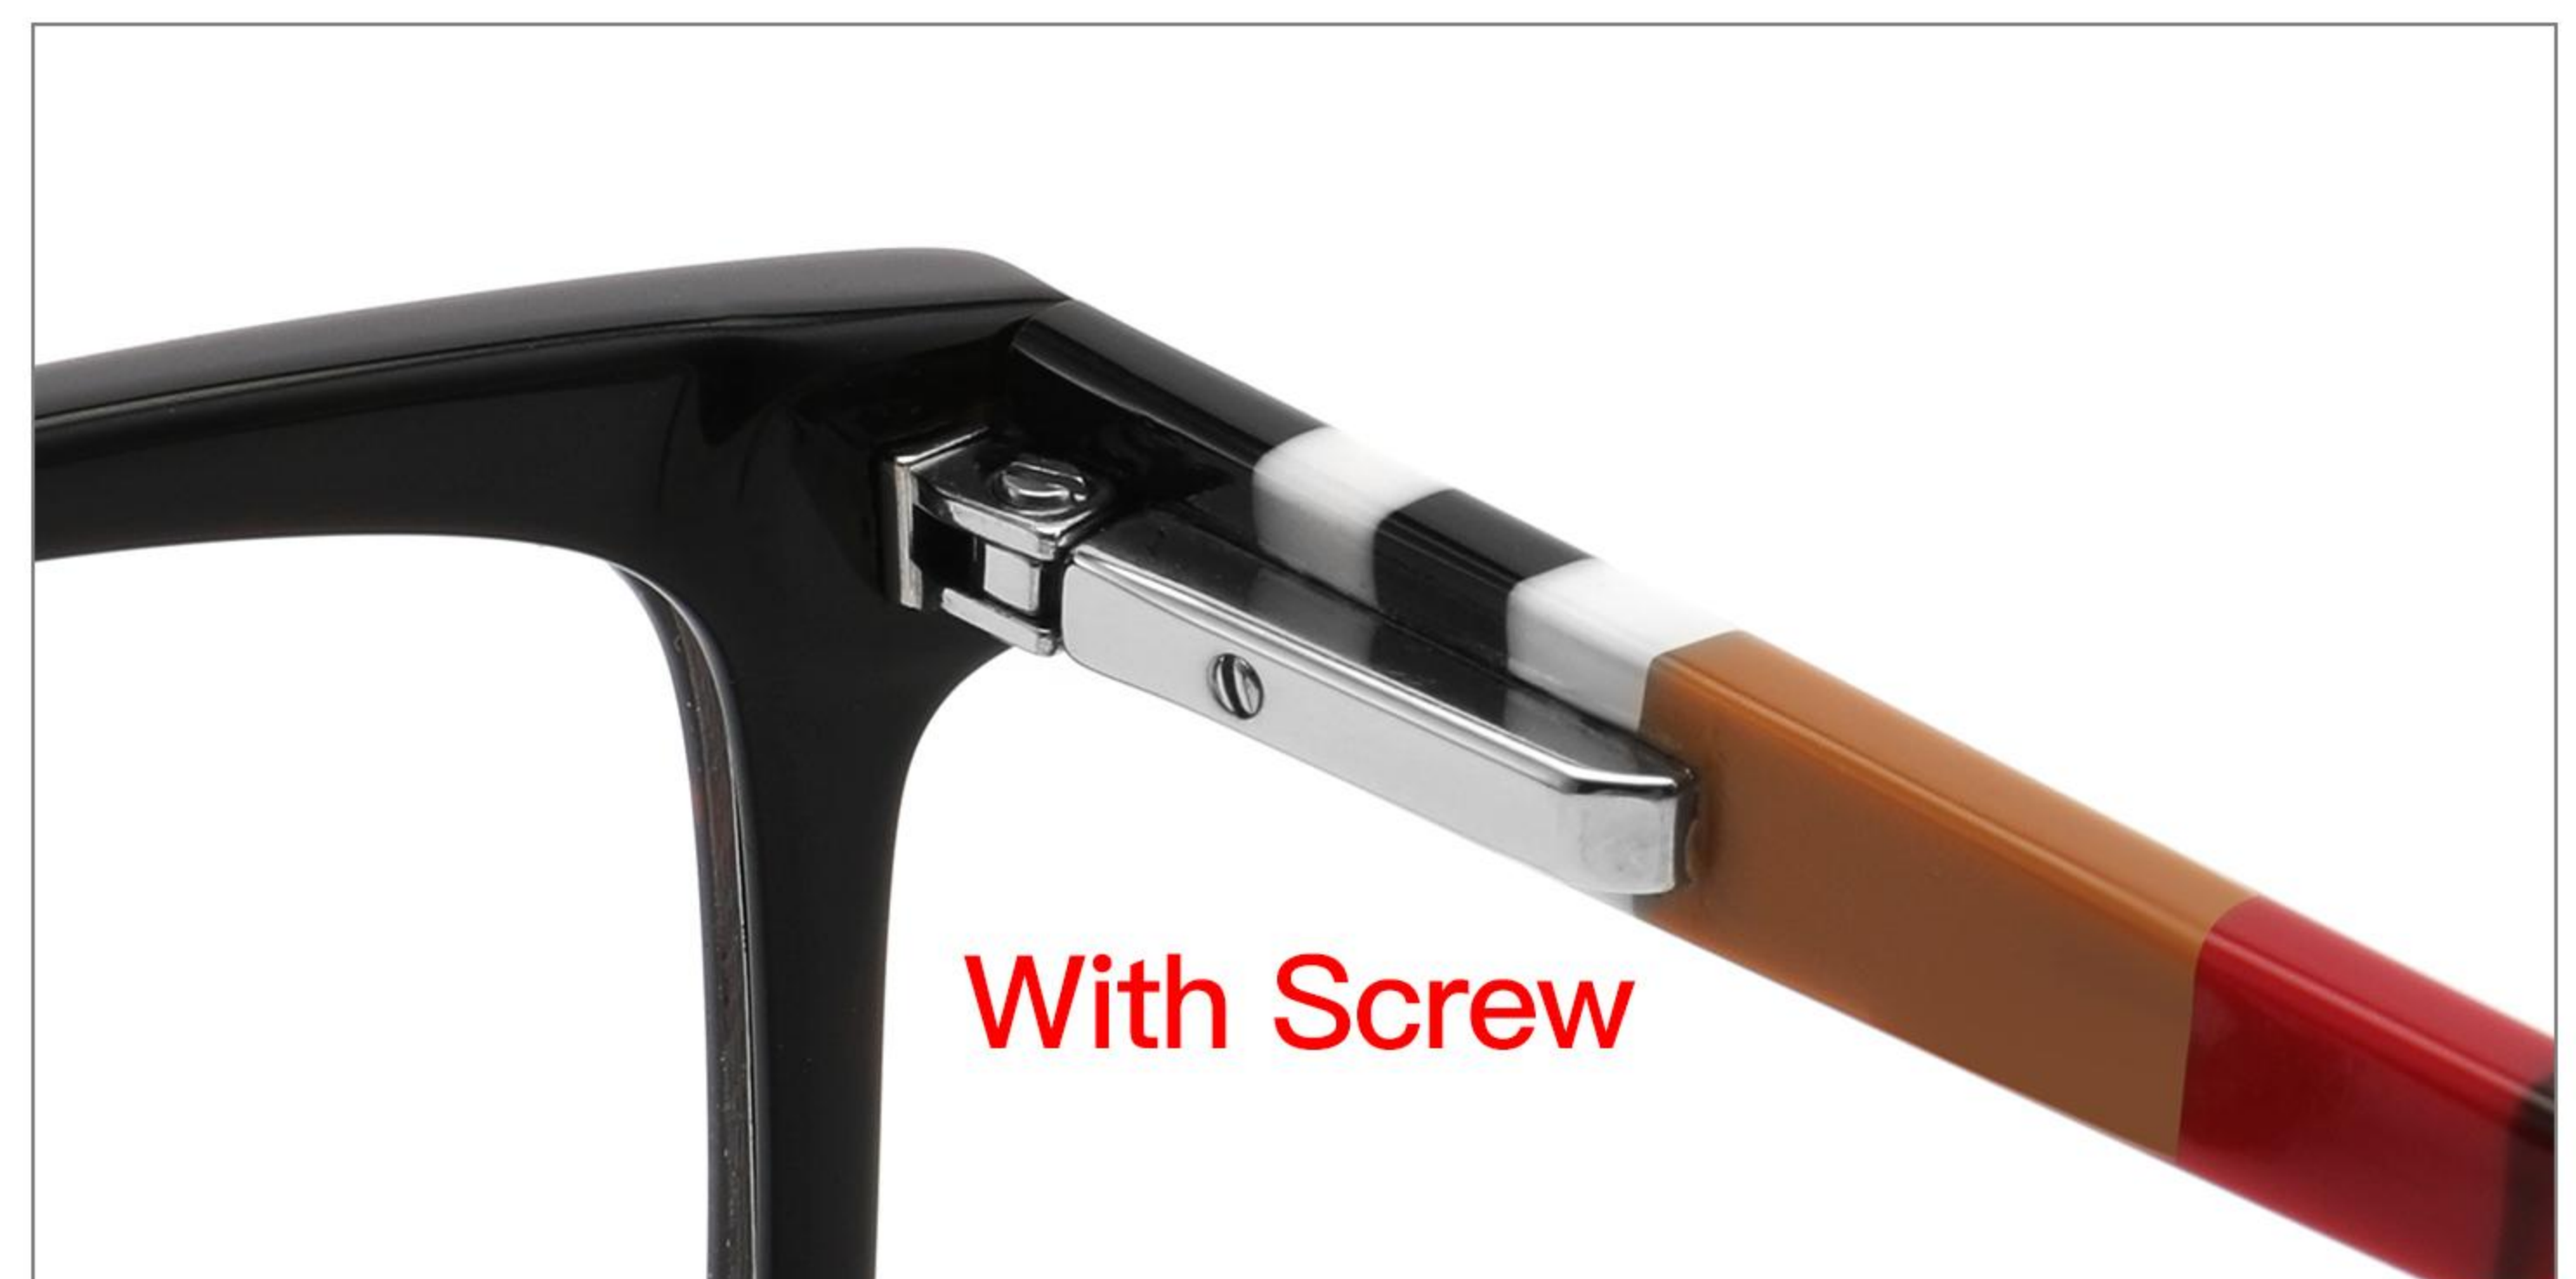

142mm

C1 S.BLK

C2 DEMI

C3 GREY

C4 L.BLU

C5 CRYSTAL

With Screw

Colorful rivert