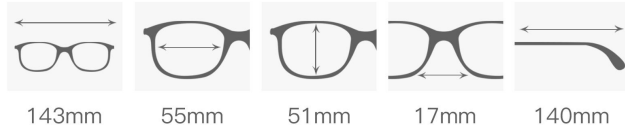

52mm

47mm

22mm

145mm

**C1 BLK**

**C2 WHITE**

**C3 DEMI**

**C4 GREY**

DETAIL  
PRESENTATION

**NEW**  
ACETATE

MODEL : T-4487

SIZE : 53□16-140

144mm

53mm

49mm

16mm

140mm

**C1 BLK**

**C2 BLK BLU**

**C3 BLK RED**

**C4 BLK CRY5**

DETAIL  
PRESENTATION

**NEW**  
ACETATE

MODEL : T-9059

SIZE : 55□17-140

C1 BLK

C2 PINK

C3 PURPLE RED

C4 GREY

C5 BRN

DETAIL  
PRESENTATION

**NEW**  
ACETATE