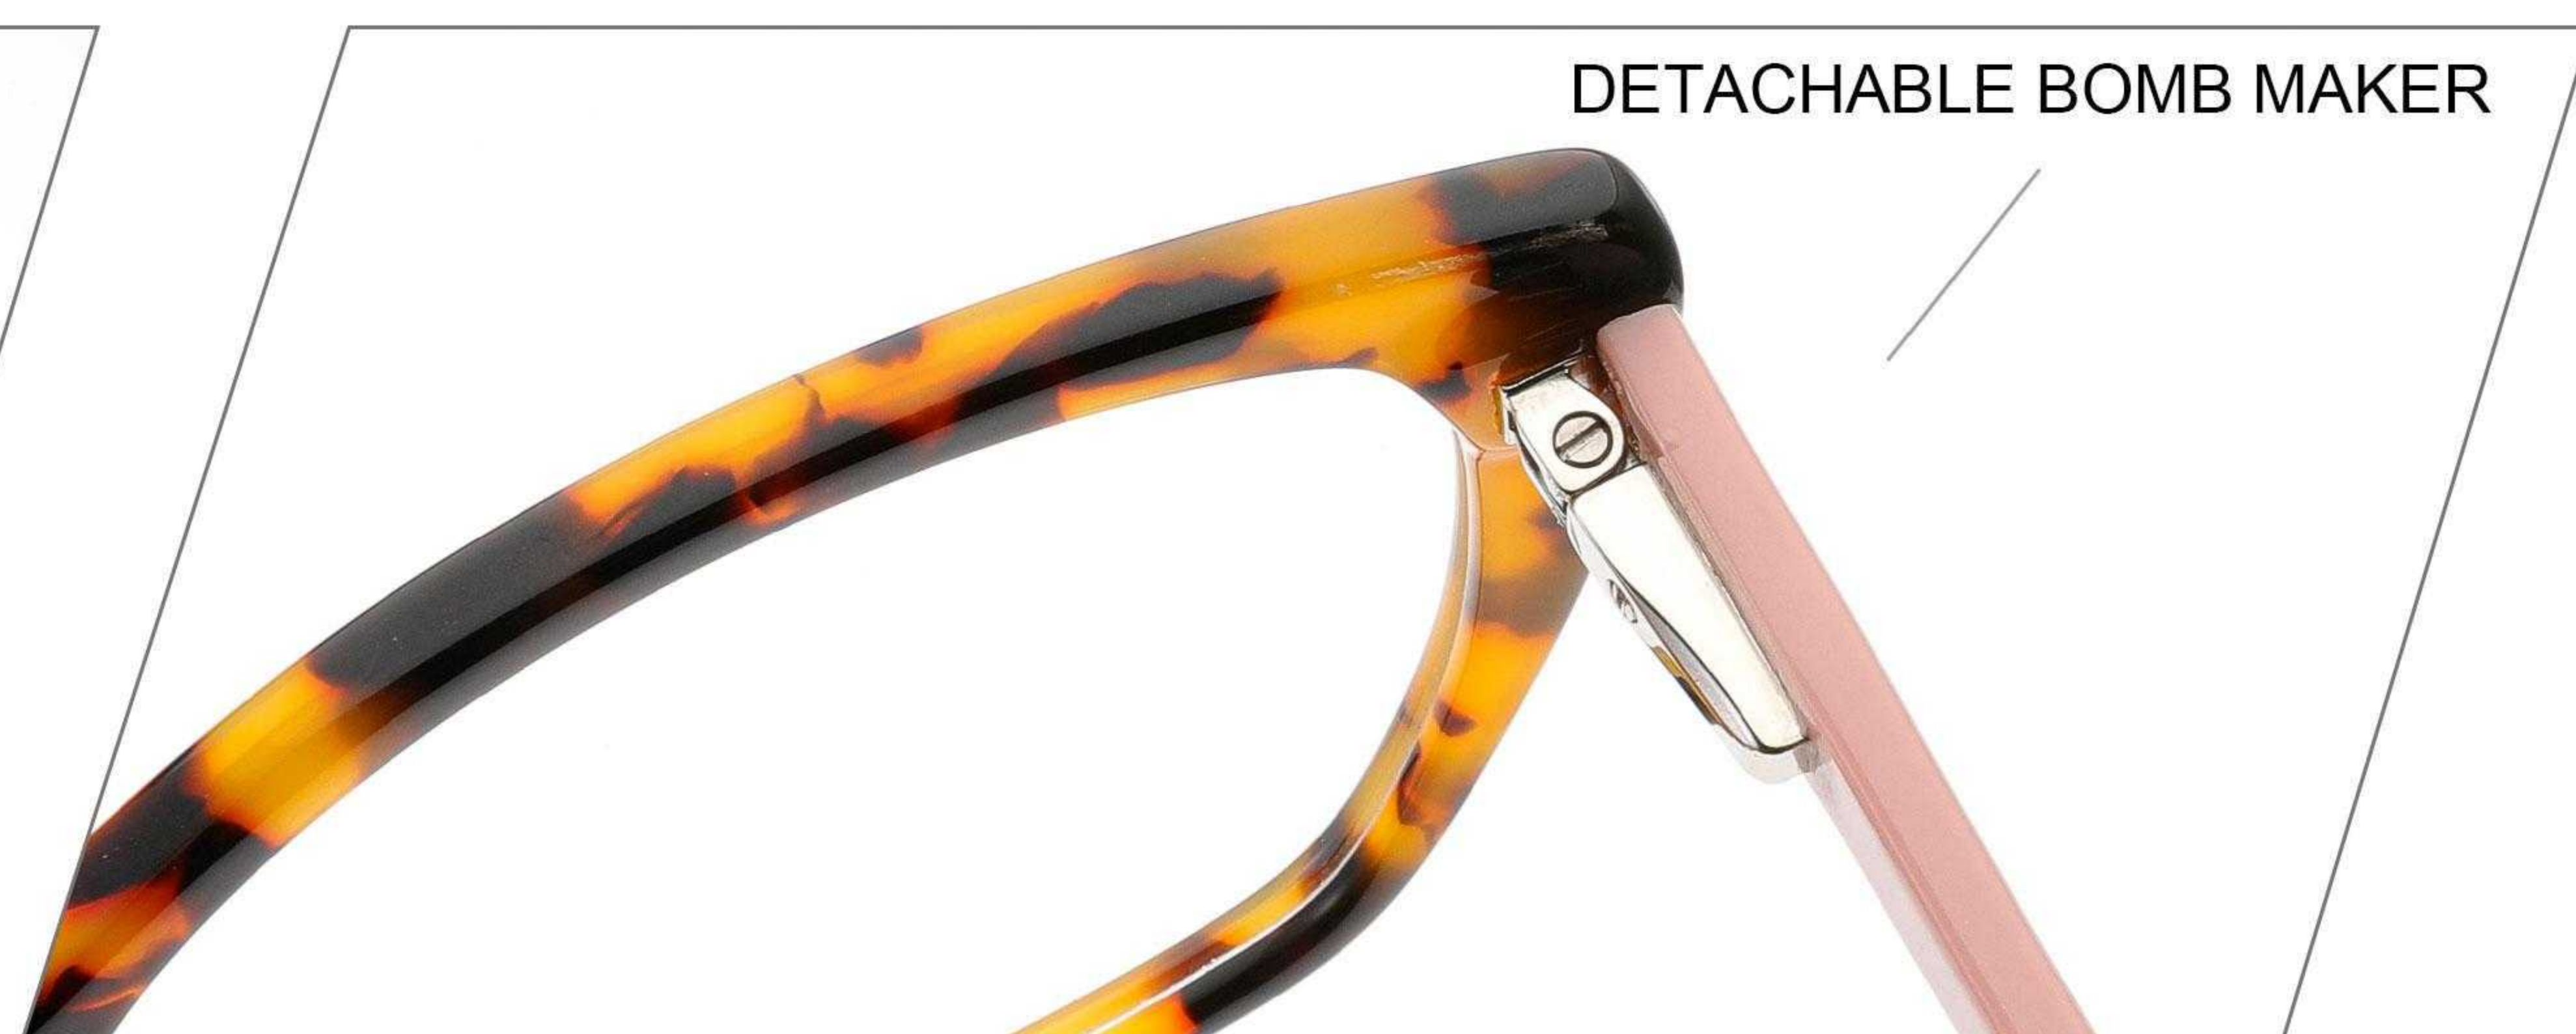

XB3045

54-18-145

ACETATE

C1:BLACK

C2:TORTOISESHELL

C3:RED

C4:BROWN

C5:BLUE

details: