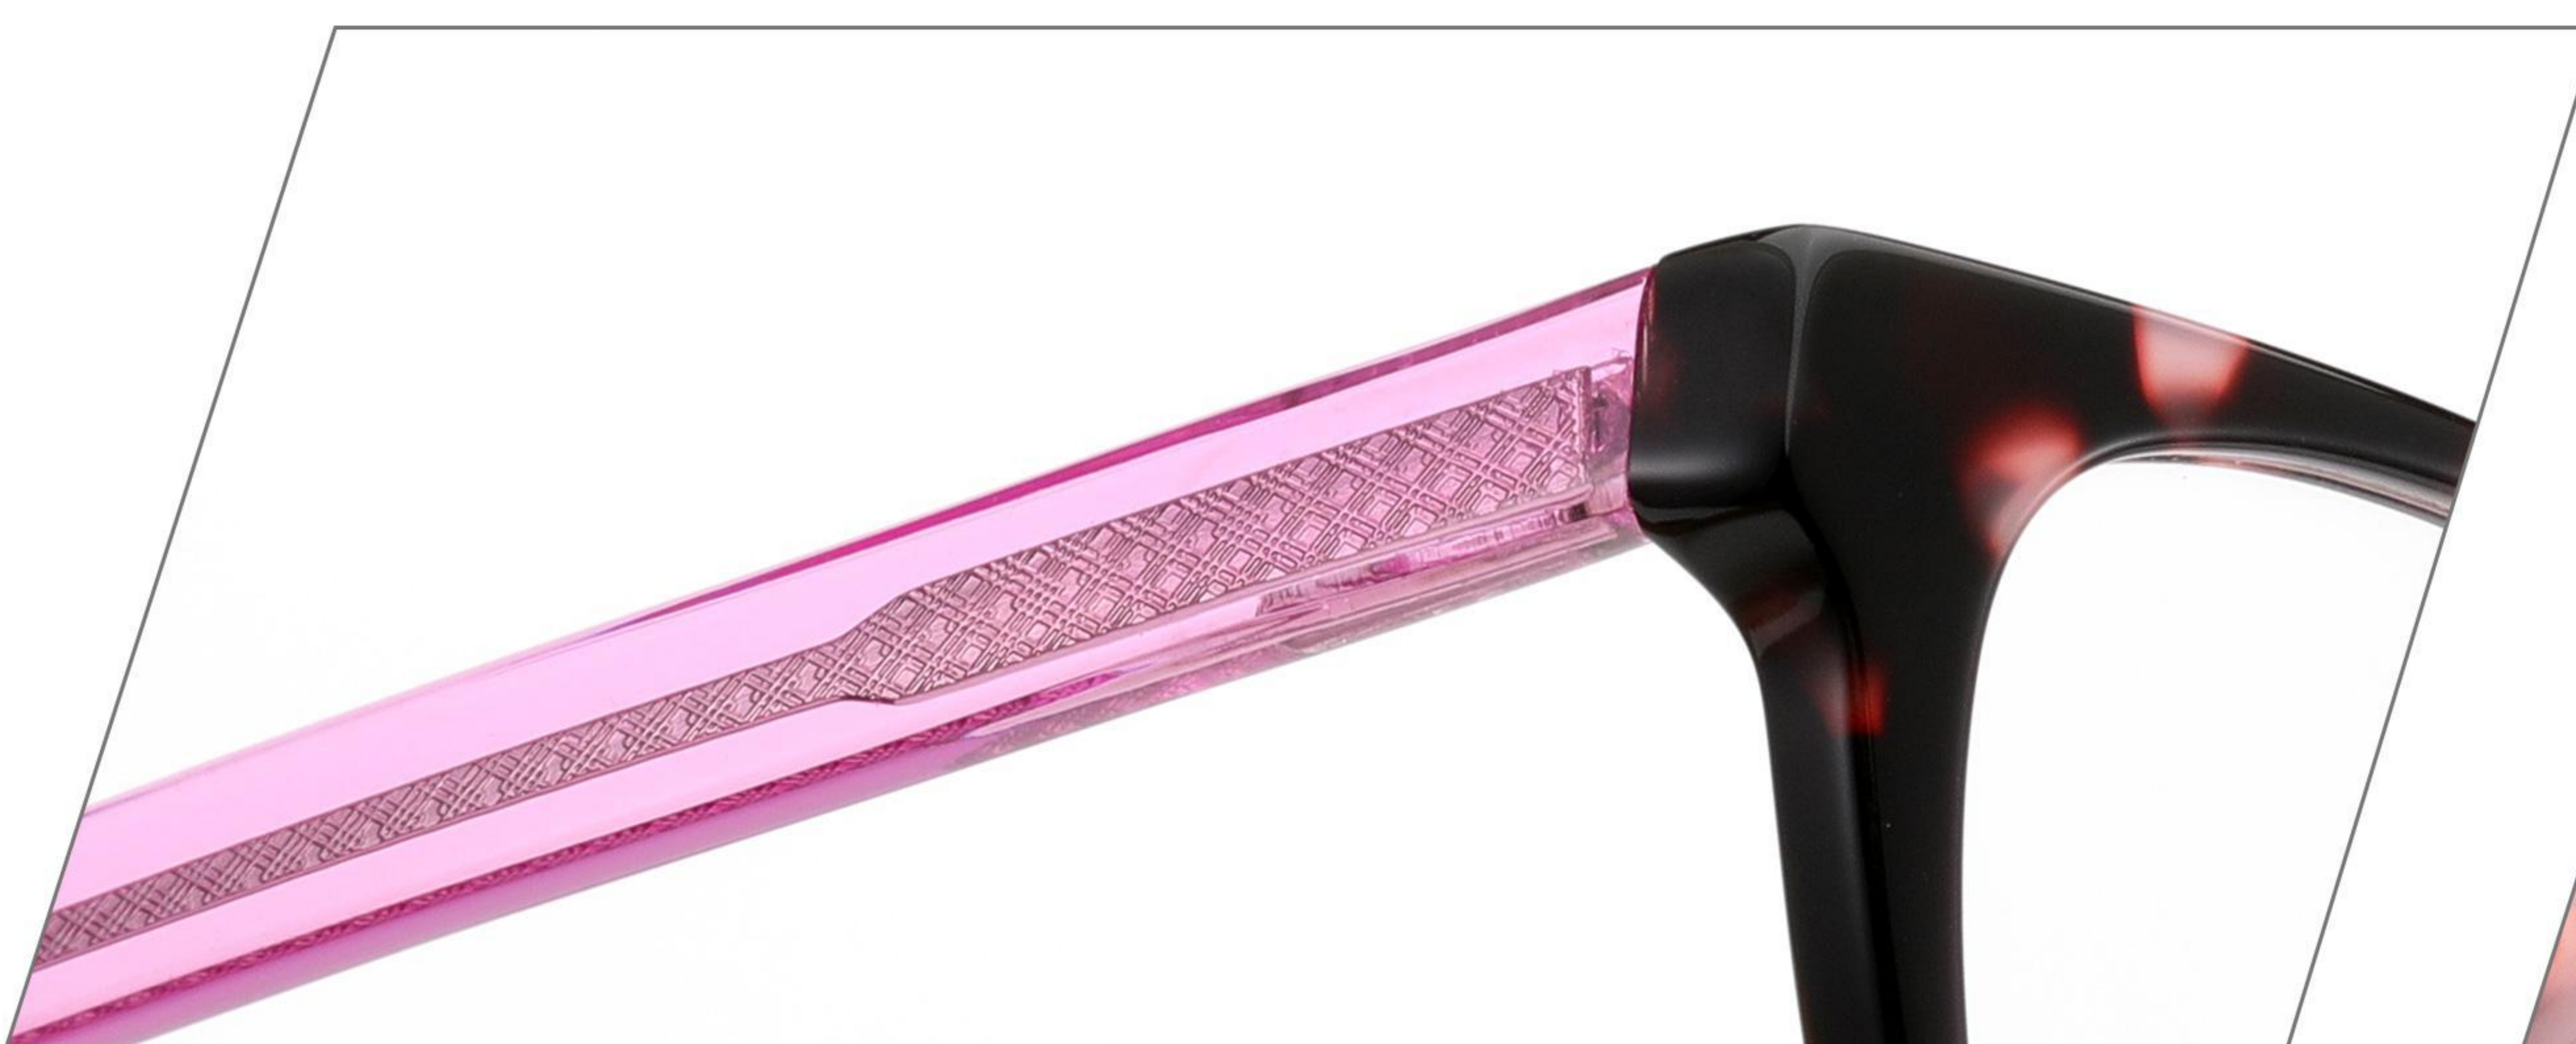

XB3056

50-18-145

ACETATE

C1:BLACK

C2:DEMI

C3:PURPLE

C4:GREEN

C5:BROWN

C6:PINK

details: