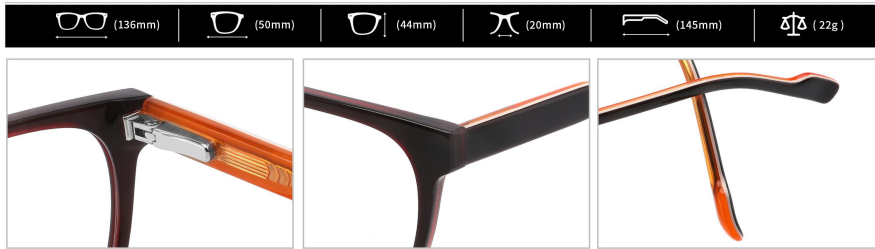

COLOR DISPLAY