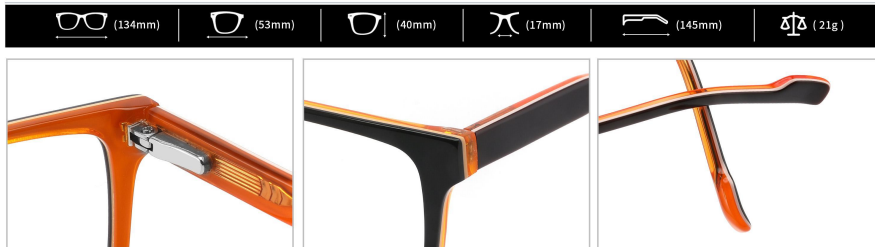

C2 Black Blue

C3 Black White Blue

C4 Black White Brown

C5 Brown White Yellow

C6 Blue Yellow Blue

ACETATE

MODEL : CHA10291

SIZE : 53□17-145