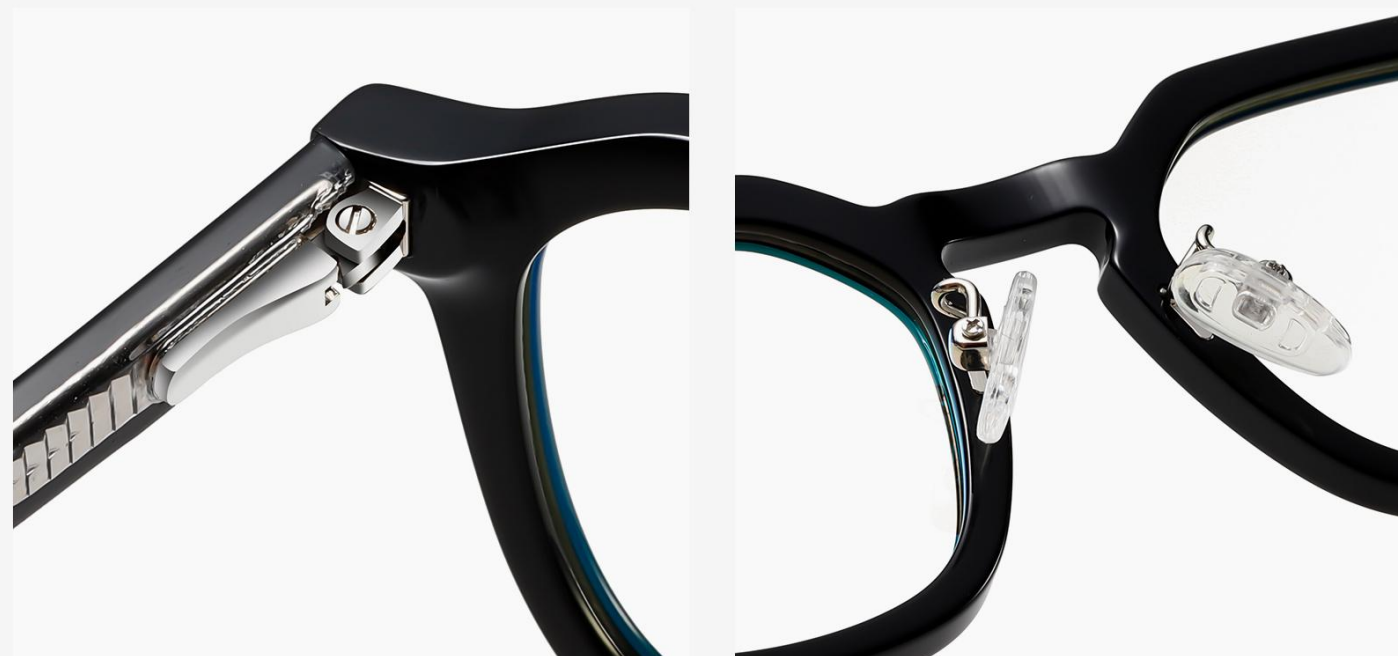

N0.2 Green Demi Floral C2

N0.3 Bright Transparent Grey Pink C3

N0.4 Transparent Blue C4

ACETATE

▲ F22128 Size : 48-20-145

Anti Blue Light

N0.1 Bright Black C1

N0.2 Bright Green C2

N0.3 Transparent Brown C3

N0.4 Transparent Blue stripes 0 C4

ACETATE

△ F22129 Size : 49-20-145

Anti Blue Light

N0.1 Bright Black C1

N0.2 Demi Floral C2

N0.3 Bright Transparent Blue stripes C3