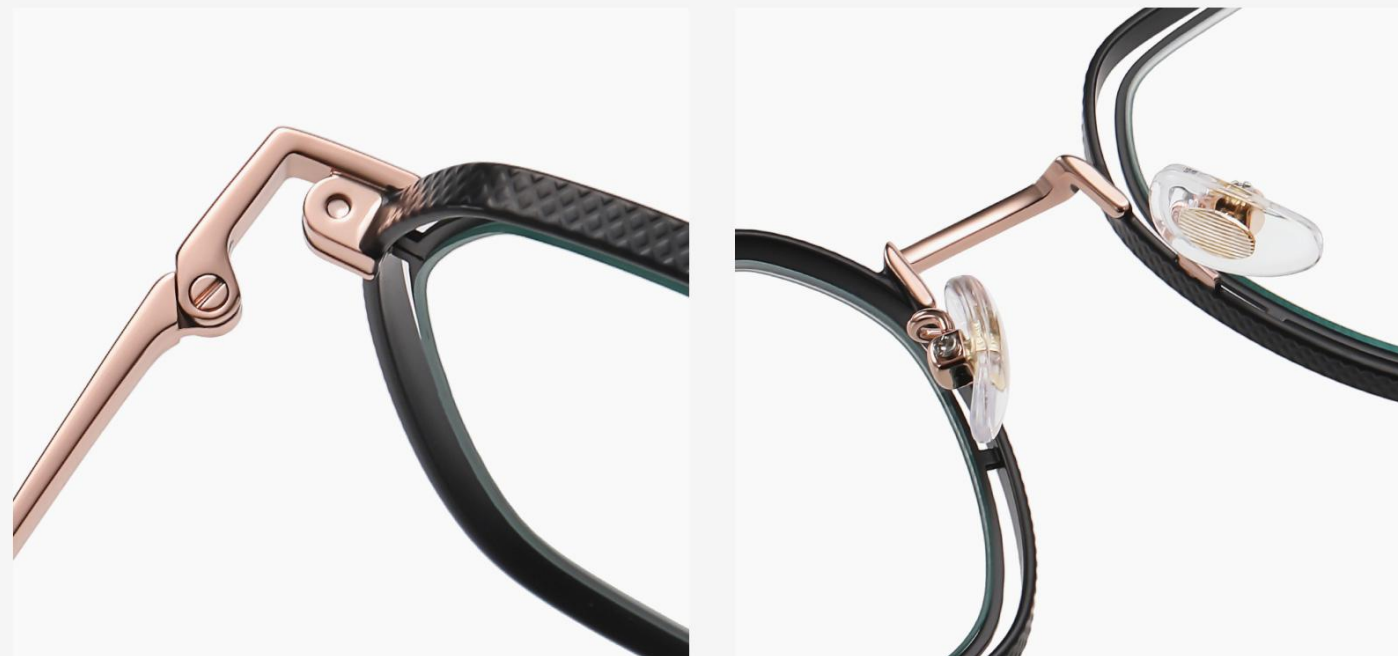

METAL

▲ JS8601 Size : 48-21-145

Anti blue light

N0.1 Gun / Black C31-P81

N0.2 Japan Gold / Black C99-P81

N0.3 Rose Gold / Black C109-P81

N0.4 Silver / Black C05-P81

METAL

▲ JS8602 Size : 48-21-145

Anti blue light

N0.1 Silver / Black C05-P81

N0.2 Rose Gold / Black C109-P81

N0.3 Gun / Black C31-P81

N0.4 Japan Gold / Black C105-P81

METAL

▲ JS8611 Size : 52-16-140

Anti blue light

N0.2 Rose Gold/ Red C11-P81

N0.3 Rose Gold/Coffee C11-P81-1

N0.4 Gold/Green C02-P81-1

N0.5 Silver/ Blue C05-P81

METAL

▲ JS8612 Size : 53-14-140

Anti blue light

TR+METAL

▲ TB3201 Size : 51-18-143

Anti blue light

N0.1 Bright Black / Gold C218-P81

N0.2 Bright Grey / Silver C660-P81

N0.3 Bright Blue / Gold C662-P81

N0.4 Red Demi Floral / Rose Gold C659-P81

N0.5 Blue Demi Floral / Rose Gold C661-P81