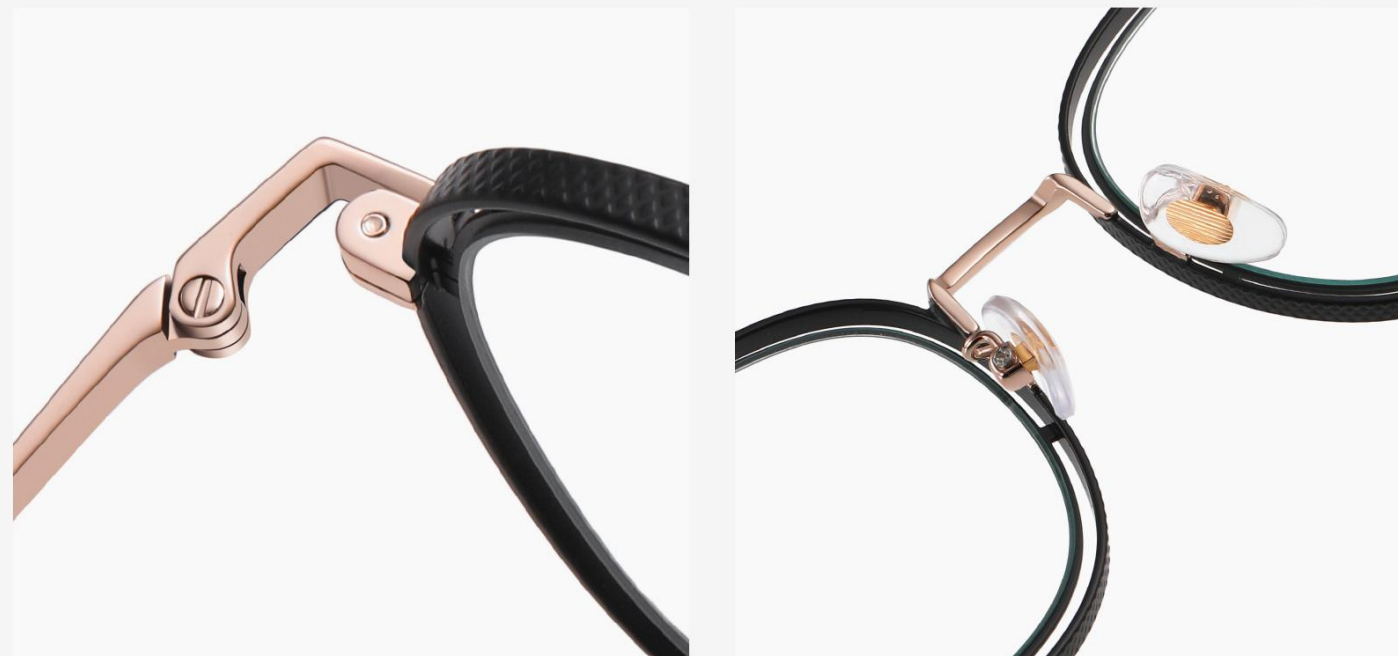

METAL

▲ JS8601 Size : 48-21-145

Anti blue light

N0.1 Gun / Black C31-P81

N0.2 Japan Gold / Black C99-P81

N0.3 Rose Gold / Black C109-P81

N0.4 Silver / Black C05-P81

METAL

▲ JS8602 Size : 48-21-145

Anti blue light

N0.1 Silver / Black C05-P81

N0.2 Rose Gold / Black C109-P81

N0.3 Gun / Black C31-P81

N0.4 Japan Gold / Black C105-P81

METAL

▲ JS8611 Size : 52-16-140

Anti blue light

N0.2 Rose Gold/ Red C11-P81

N0.3 Rose Gold/Coffee C11-P81-1

N0.4 Gold/Green C02-P81-1

N0.5 Silver/ Blue C05-P81

METAL

▲ JS8612 Size : 53-14-140

Anti blue light

TR+METAL

▲ TB3201 Size : 51-18-143

Anti blue light

N0.1 Bright Black / Gold C218-P81

N0.2 Bright Grey / Silver C660-P81

N0.3 Bright Blue / Gold C662-P81

N0.4 Red Demi Floral / Rose Gold C659-P81

N0.5 Blue Demi Floral / Rose Gold C661-P81