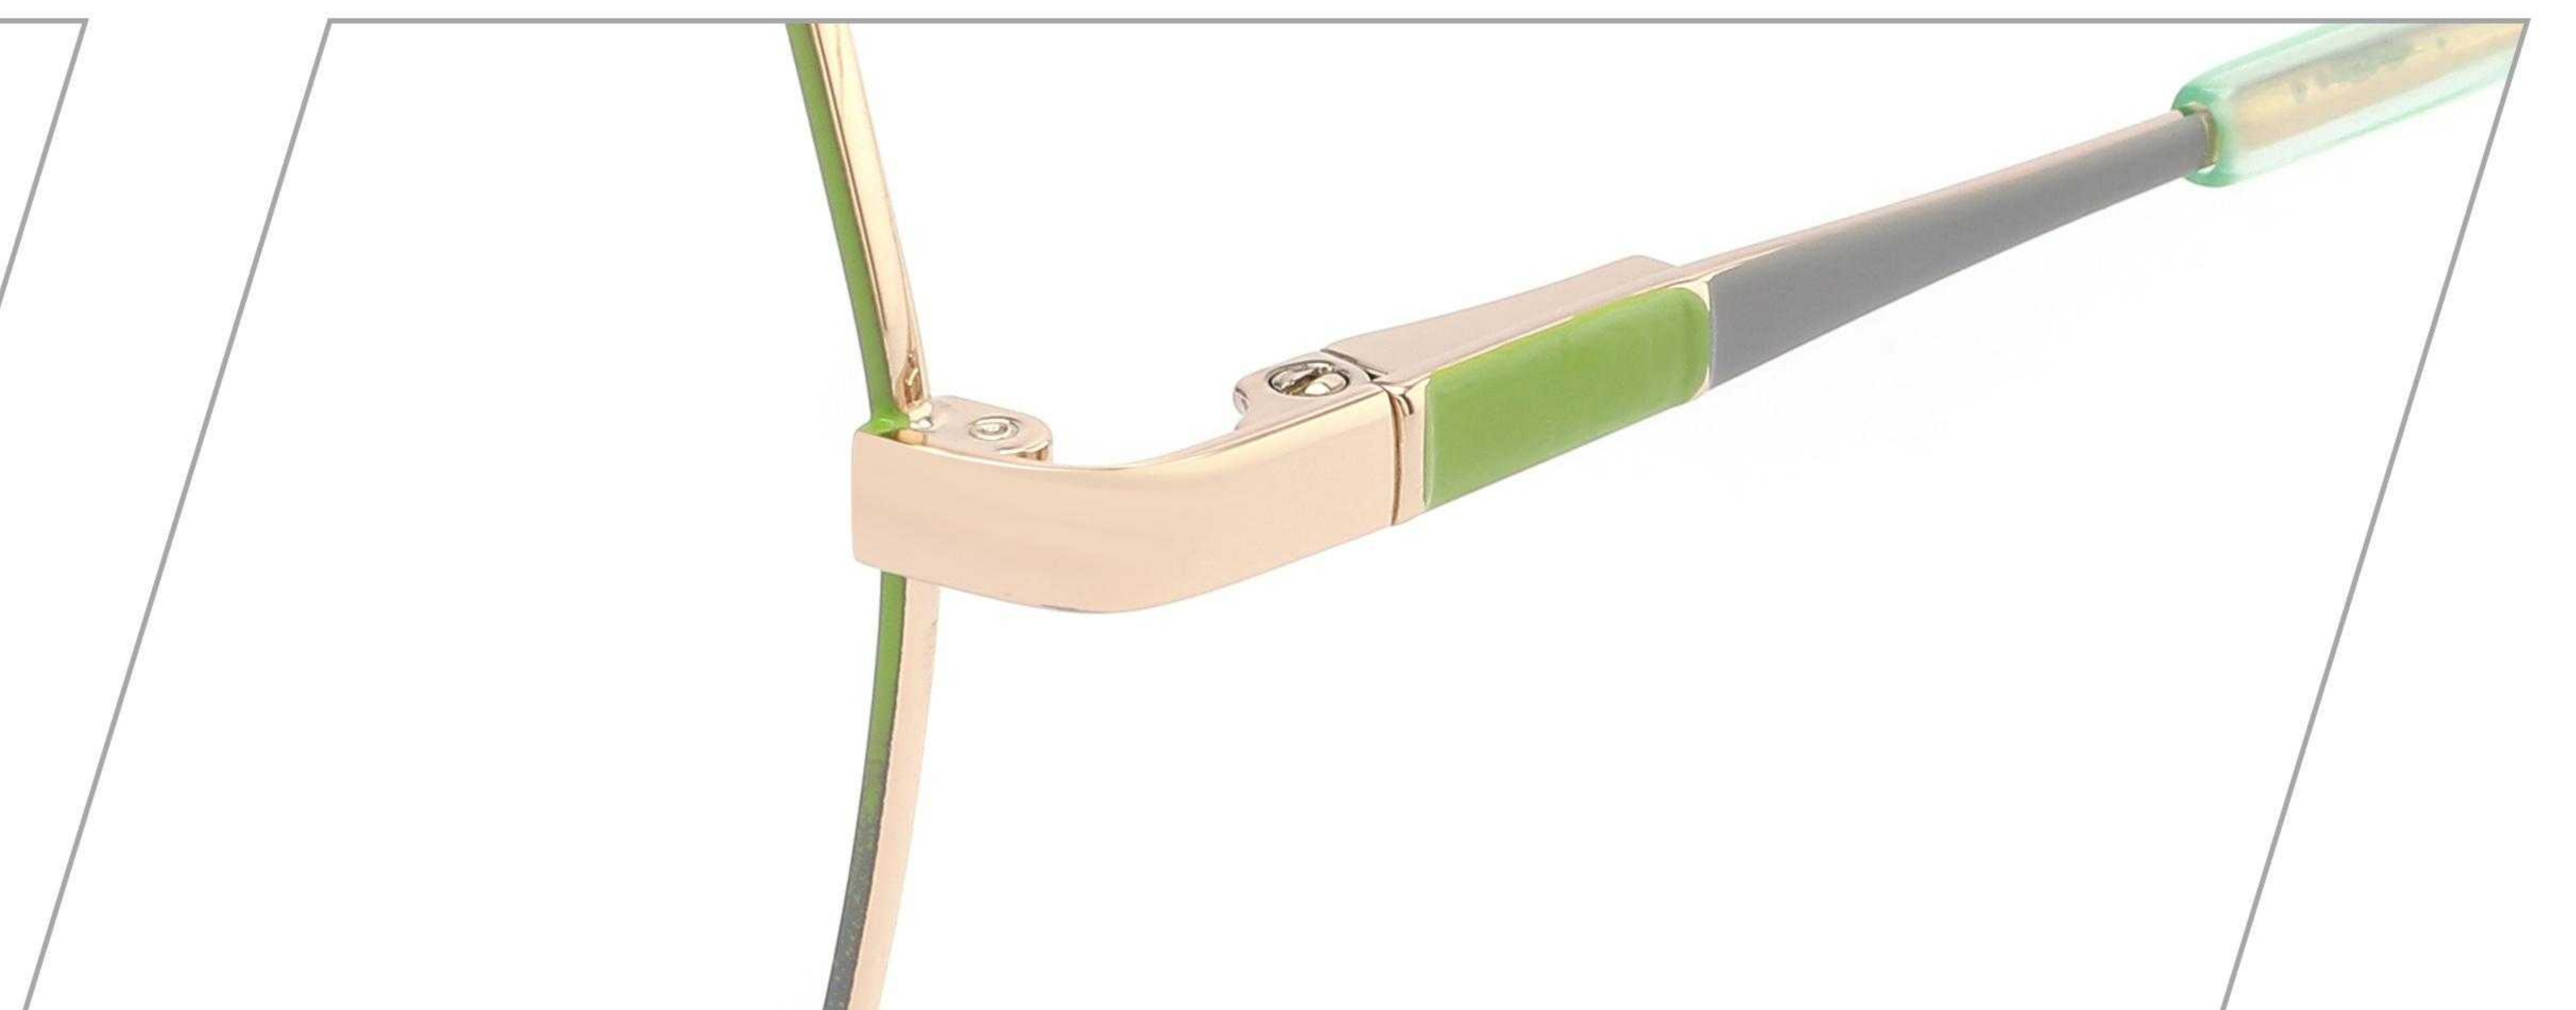

**C4:PURPLE**

**C5:SILVER**

**details:**

**MOD: XJ0006**

SIZE: 53 □ 16-140

**Metal**

COLOR DISPLAY

C1.PINK GOLD

C2.BROWN

C3.RED SILVER

C4.PURPLE SILVER

C5.BLACK SILVER

XJ0025A

 53-17-135

Metal

C3:GREEN

C4:BLUE

**details:**