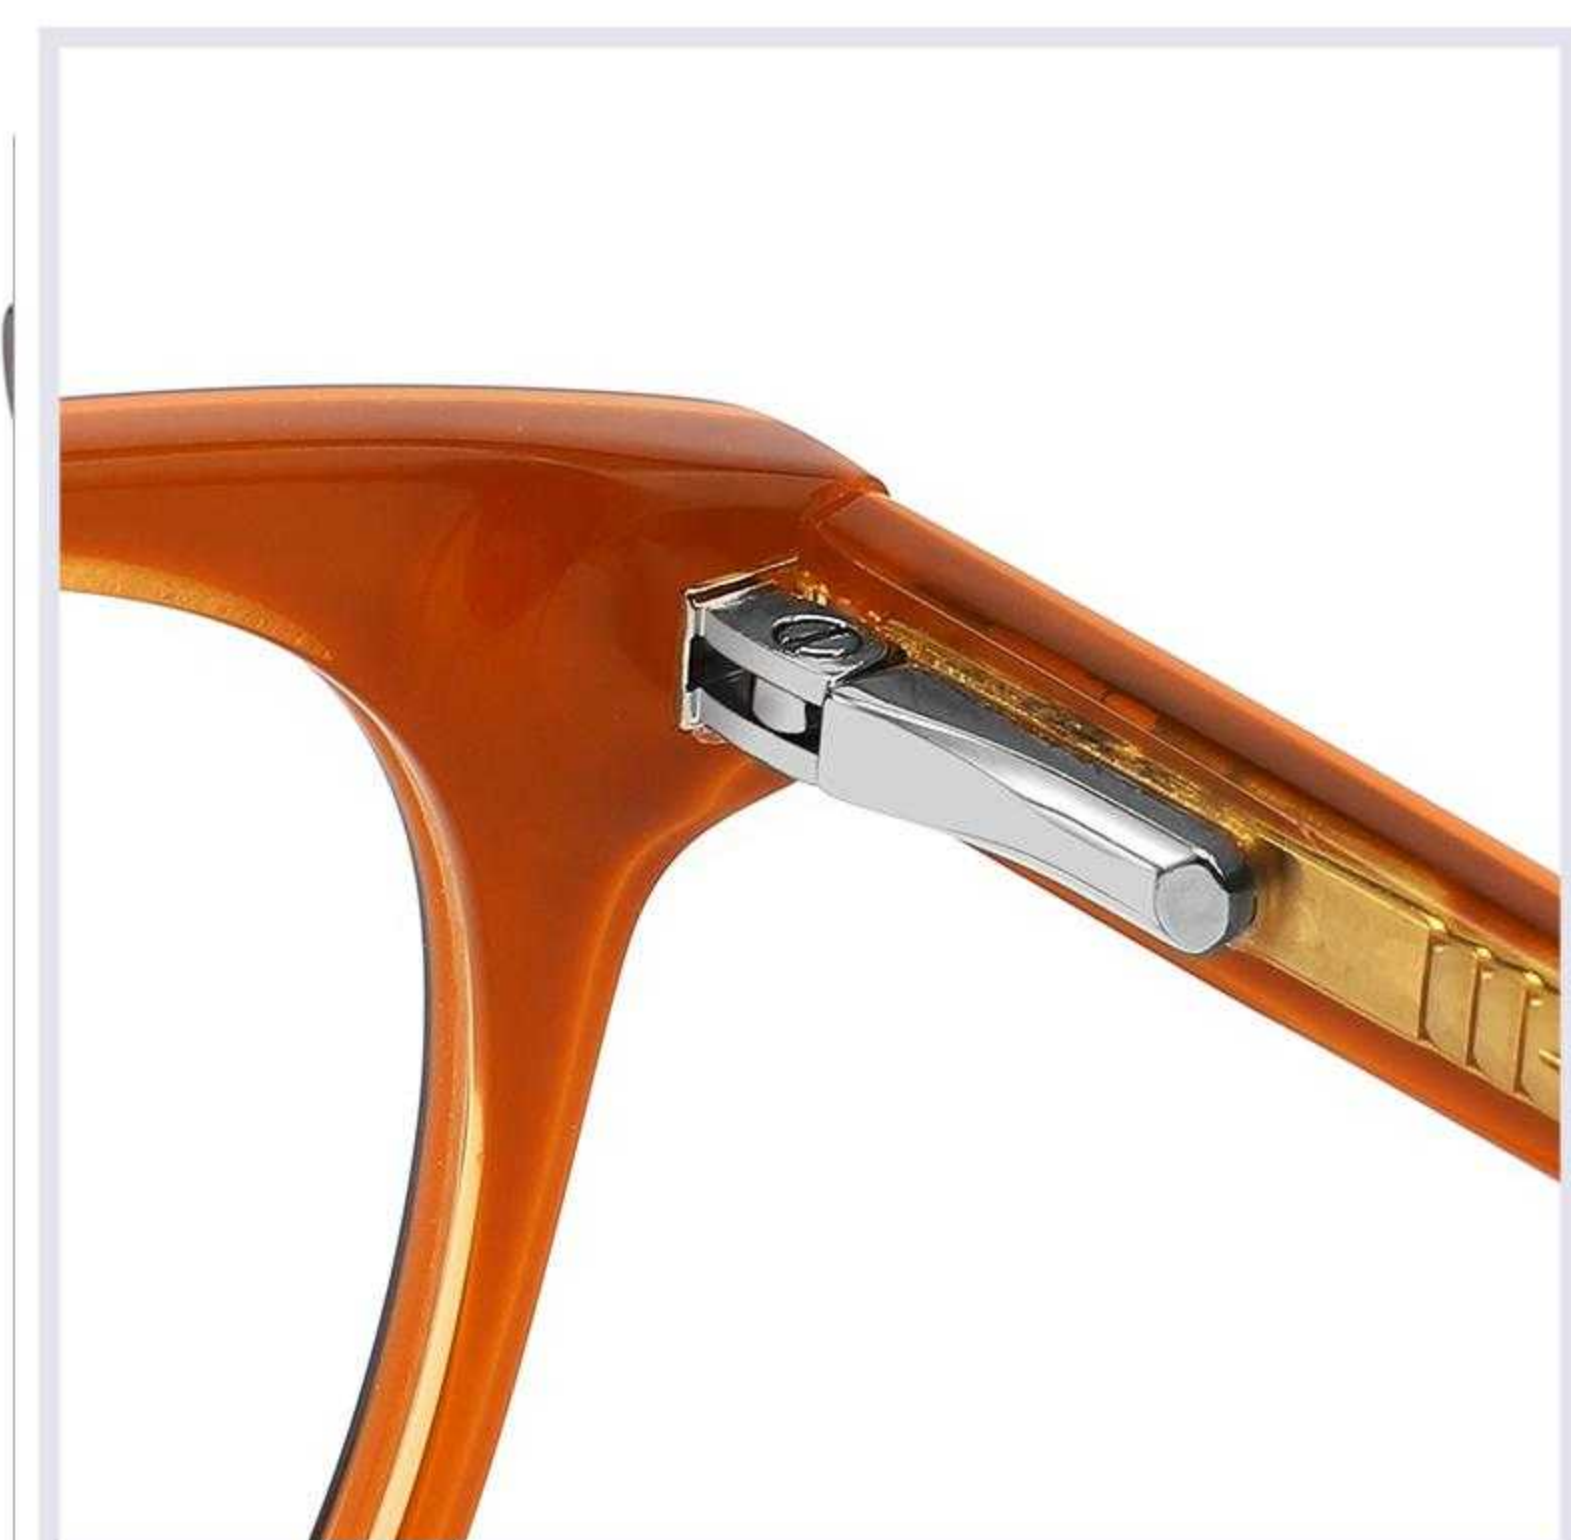

COLOR DISPLAY

C3.BROWN

C2.LIGHT YELLOW

C4.PURPLE

MOD: XB6003

SIZE: 44 □ 18-130

ACETATE

COLOR DISPLAY

C3.BROWN

C2.LIGHT YELLOW

C4.PURPLE

MOD: XB6004

SIZE: 45 □ 20-135

ACETATE

COLOR DISPLAY

C1.BLACK