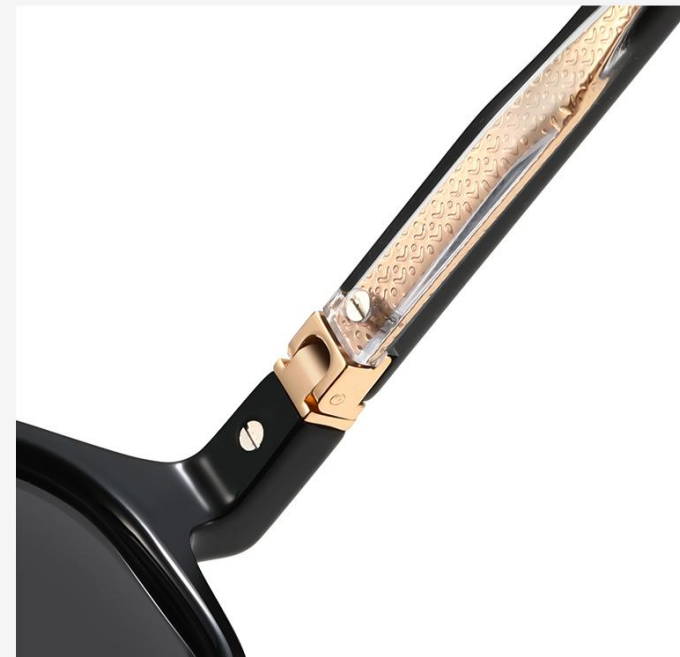

# TR+ACETATE

▲ S31239

Size : 53-16-140

TAC Polarized lens

Patterned wire core for refined detailing

Precision-milled copper fittings for lasting durability

**N0.1** Bright Black Grey C1

**N0.2** Bright Black Gradient Light Yellow C2

**N0.3** Bright Transparent Grey Green Grey C3

**N0.4** Bright Transparent Grey Grey Blue C4

**N0.5** Bright Transparent Yellow Green C5

# TR+ACETATE

▲ S31240

Size : 48-21-140

TAC Polarized lens

Patterned wire core for refined detailing

Precision-milled copper fittings for lasting durability

**N0.1** Bright Black Grey C1

**N0.2** Bright Tortoiseshell Grey C2