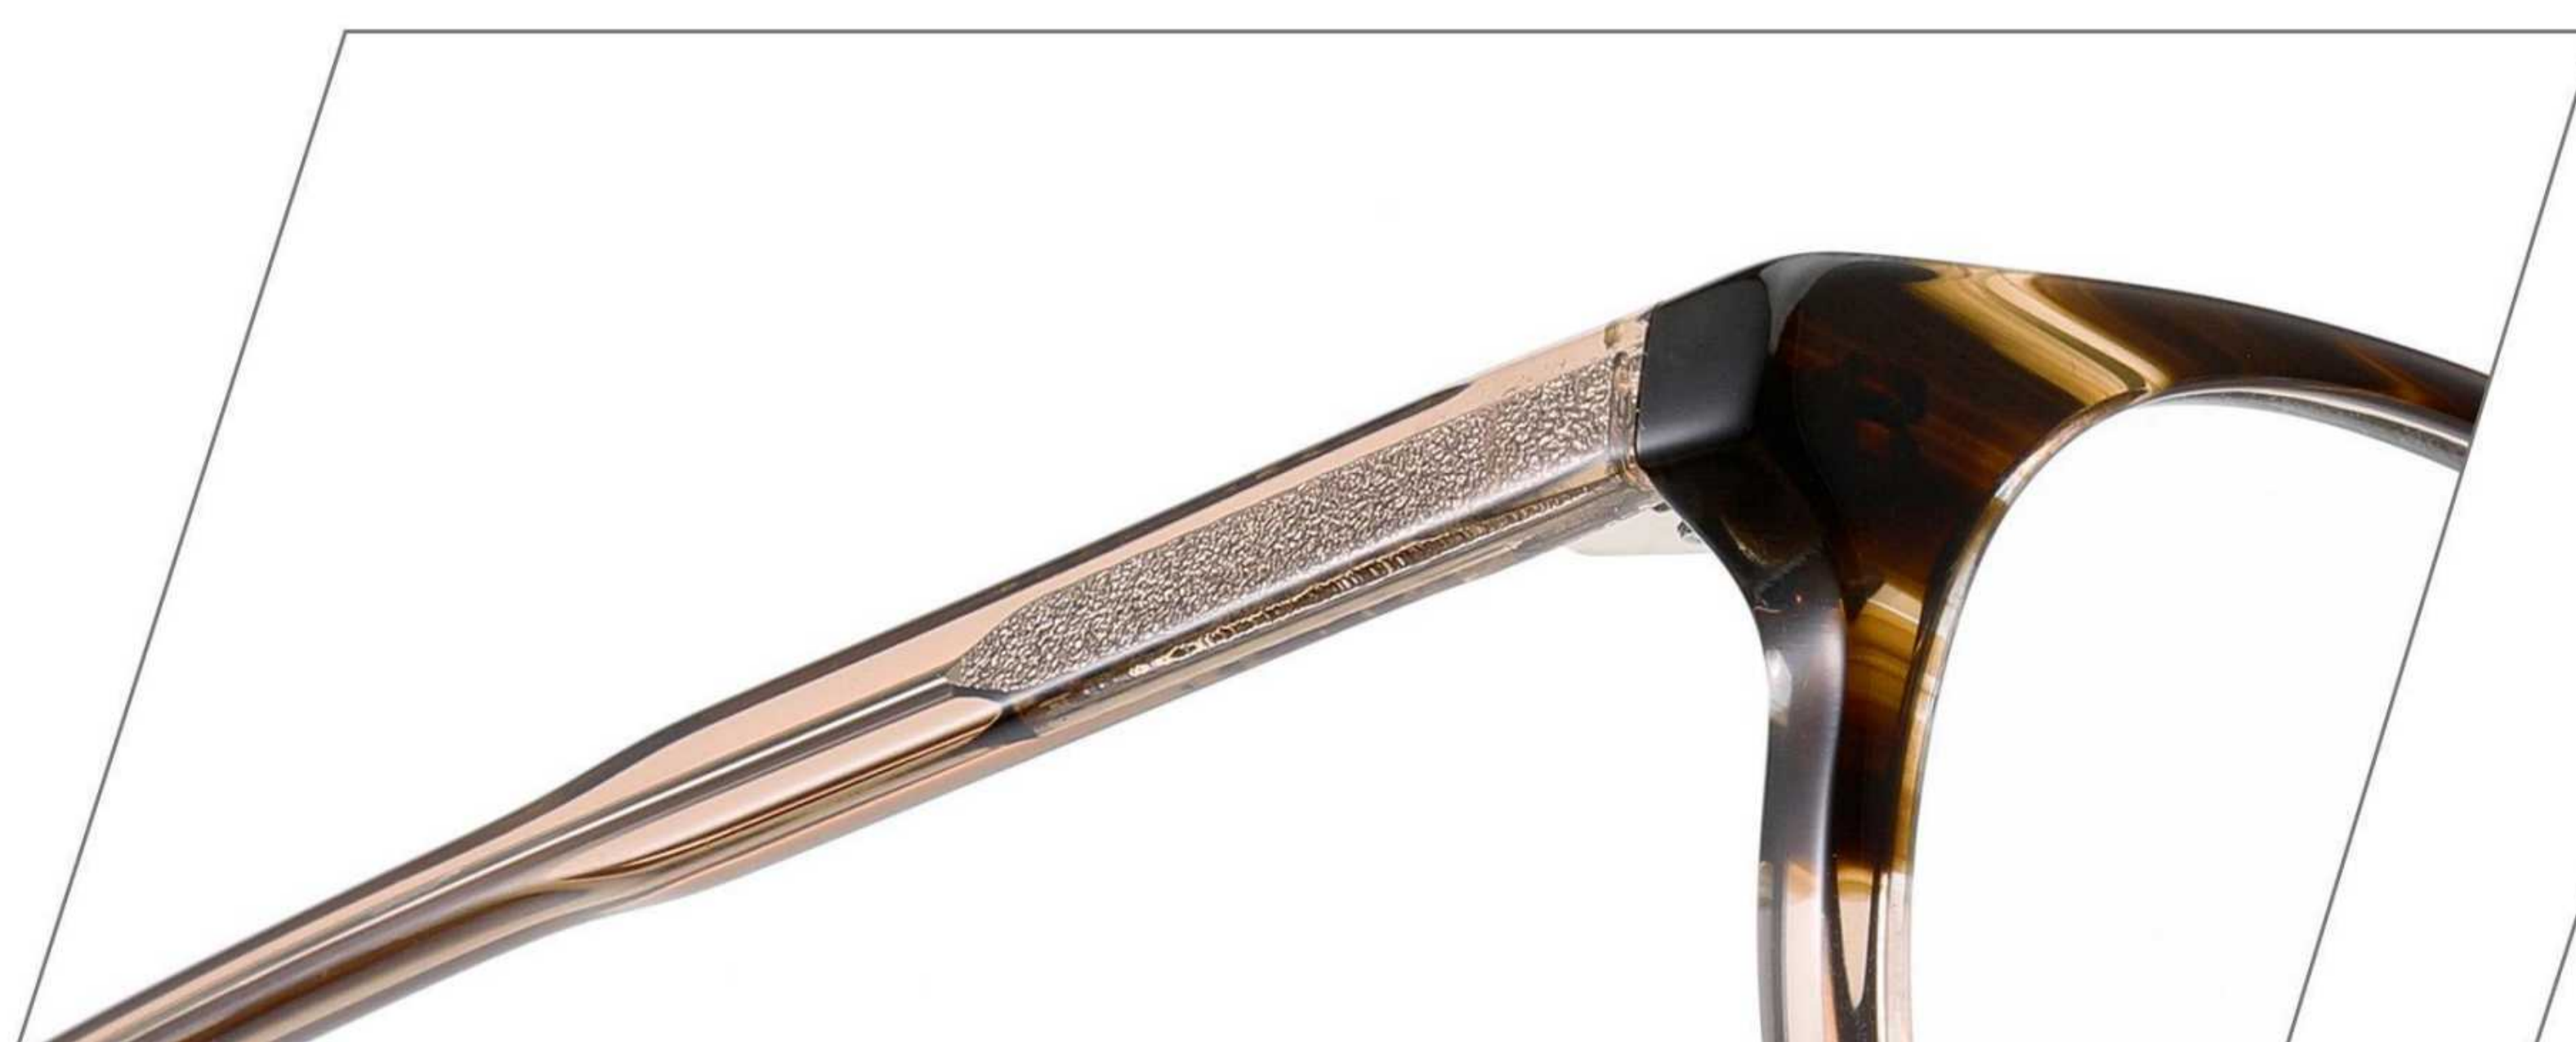

**C6:BLACK/CLEAR/BLUE**

**C7:GREY/GREEN**

**C8:GRASS GREEN**

**C9:GREEN/BLUE**

**C10:DEMI/BROWN**

**C11:BLACK/CLEAR**

**C12:DEMI/PINK**

**details:**

**XB2230**

130mm

41.5mm

50mm

20mm

140mm

**ACETATE**

**C1:BLACK**