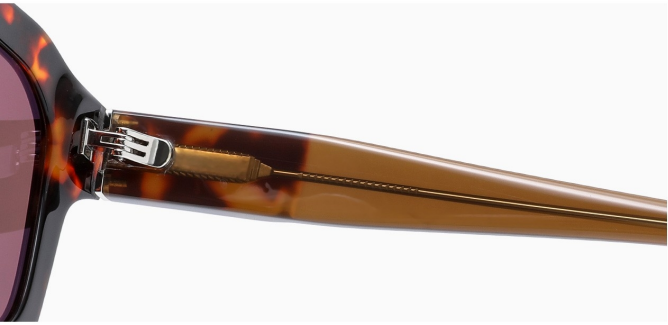

# Hand made Acetate

CR-39 Coated Sunglass Lenses

Model:YHT9001S

50□21-145

C2.Green

C3.Black

C4.Demi

C1.Black