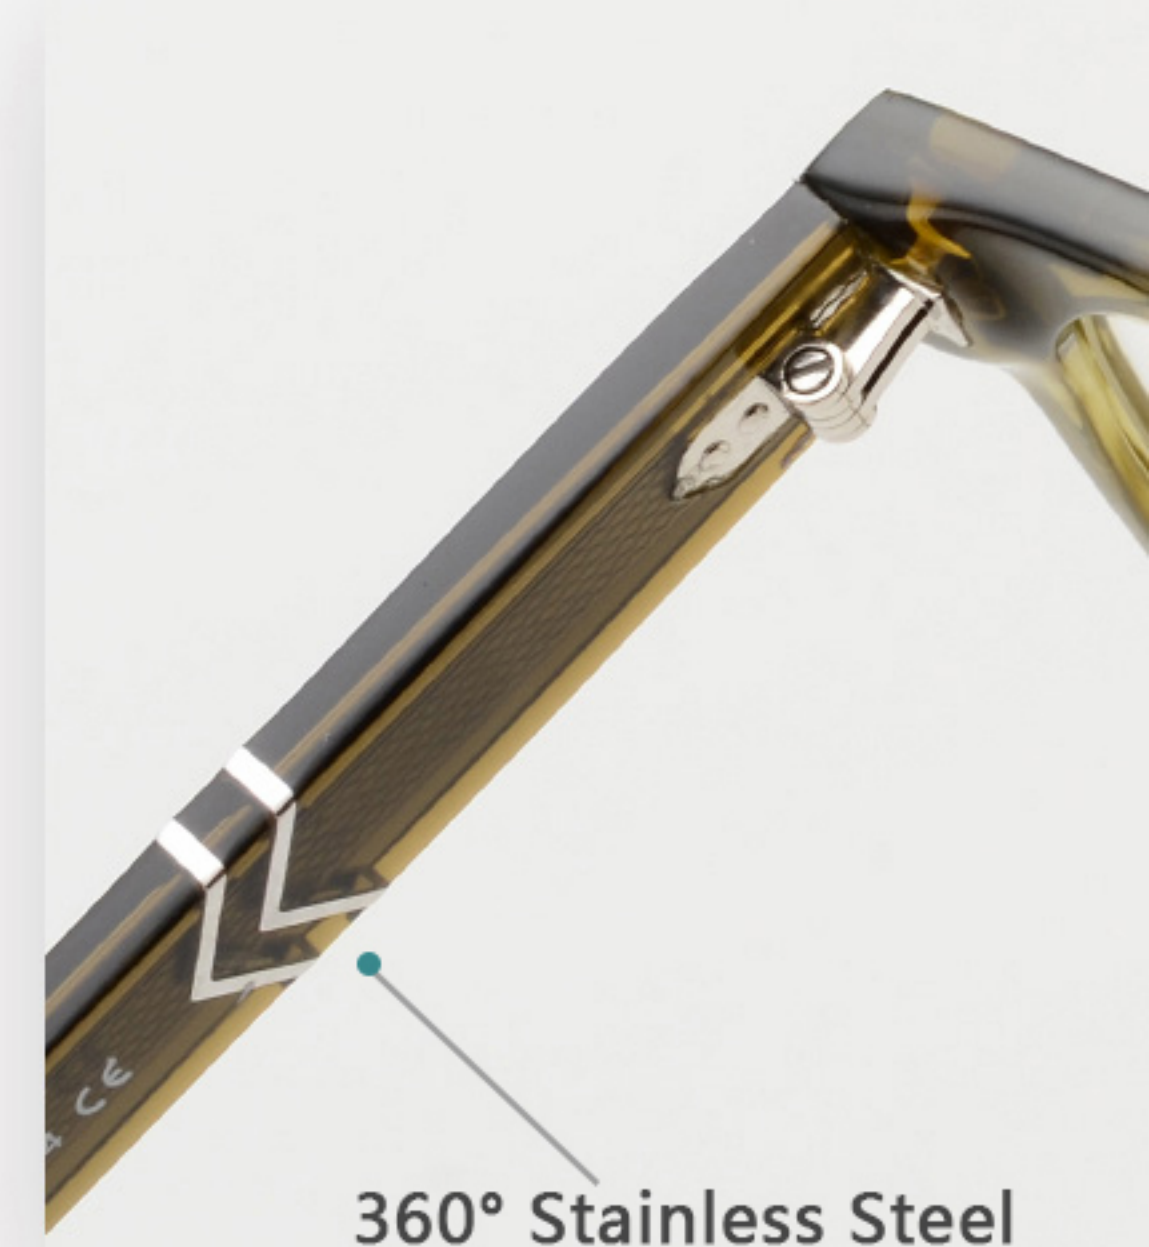

360° Stainless Steel

No. D04-JH415

 55-15-145

*C1 S.Black*

*C2 Trans.D.Green+Tort*

*C3 Trans.Blue*

*C4 Trans.Green*

360° Stainless Steel