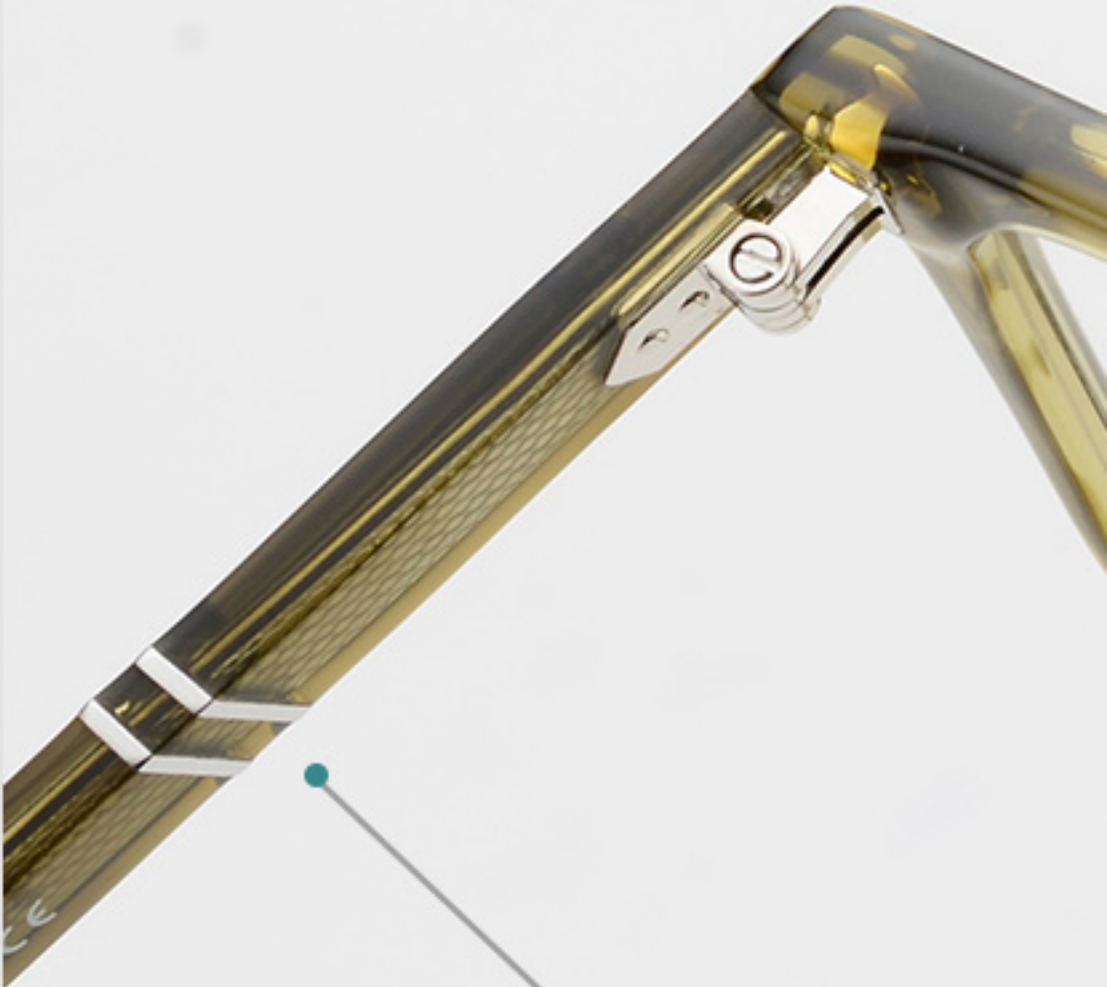

360° Stainless Steel

360° Stainless Steel   No. D04-JH412   58-18-150