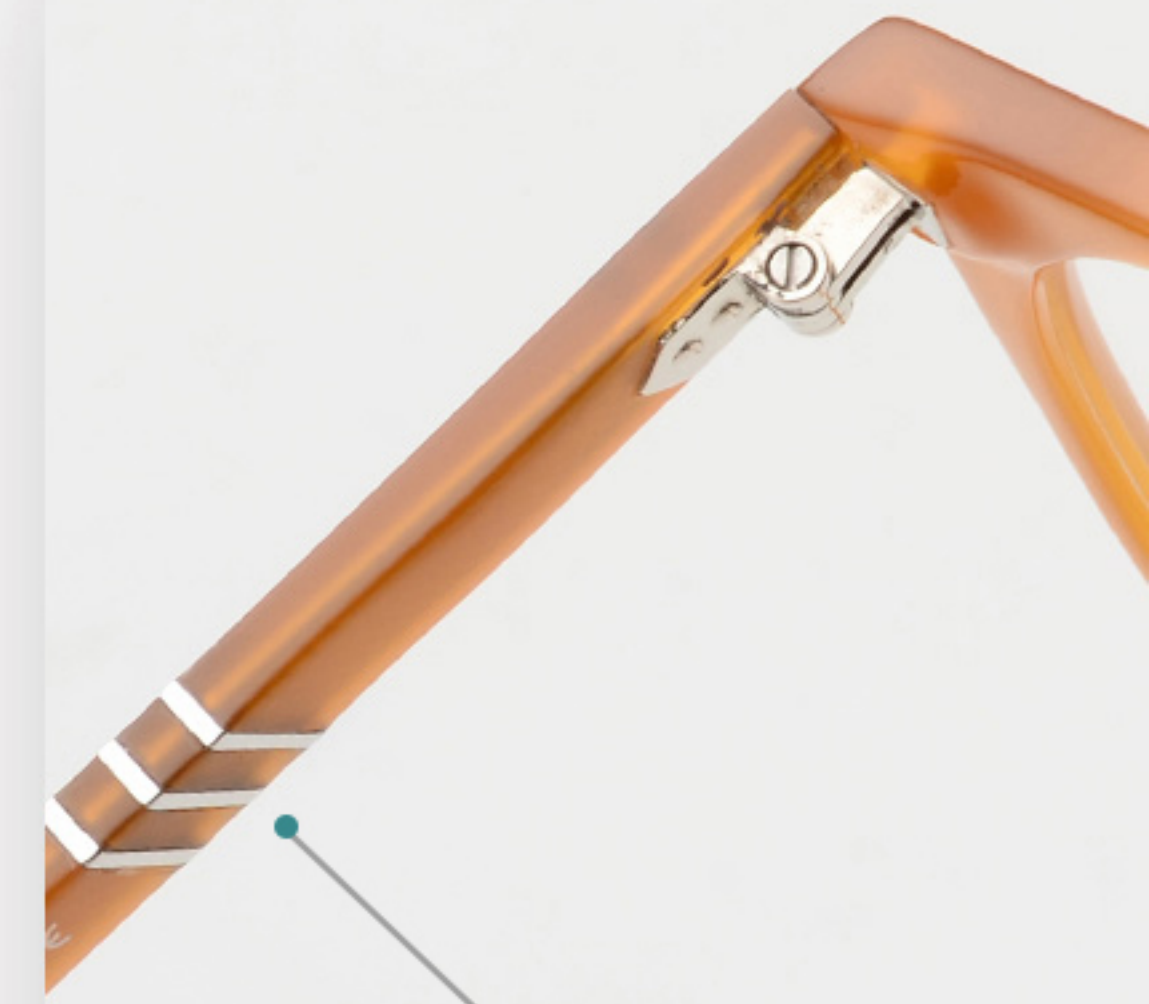

360° Stainless Steel

No. D04-JH413

 55-20-150

C1 S.Black

C2 Trans.Grey

C3 Trans.Blue

C4 S.Tort

360° Stainless Steel

360° Stainless Steel

No. D04-JH414

 58-19-150

C1 S.Black

C2 Trans.Grey

C3 Milk.Orange

C4 S.Stripe

360° Stainless Steel