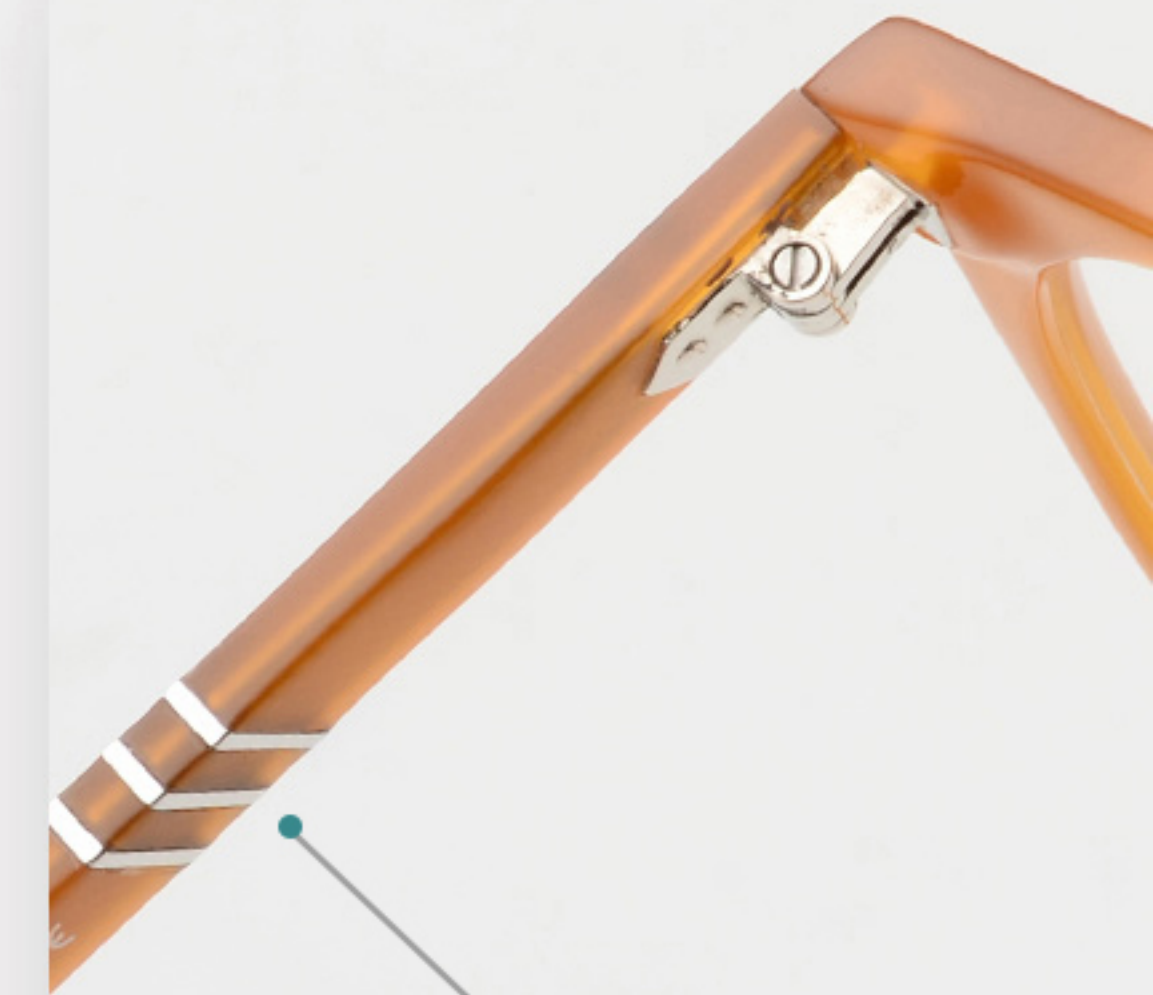

360° Stainless Steel

360° Stainless Steel

No. D04-JH402S

 52-19-145

C1 S.Black

C2 Trans.Grey

C3 Trans.D.Blue

C4 S.Stripe

C1 S.Black

C2 Trans.Grey

C3 Trans.Blue

C4 S.Tort

360° Stainless Steel

360° Stainless Steel

No. D04-JH414S

 58-19-150

C1 S.Black

C2 Trans.Grey

C3 Milk.Orange

C4 S.Stripe

360° Stainless Steel

360° Stainless Steel

No. D04-JH415S

 55-15-145