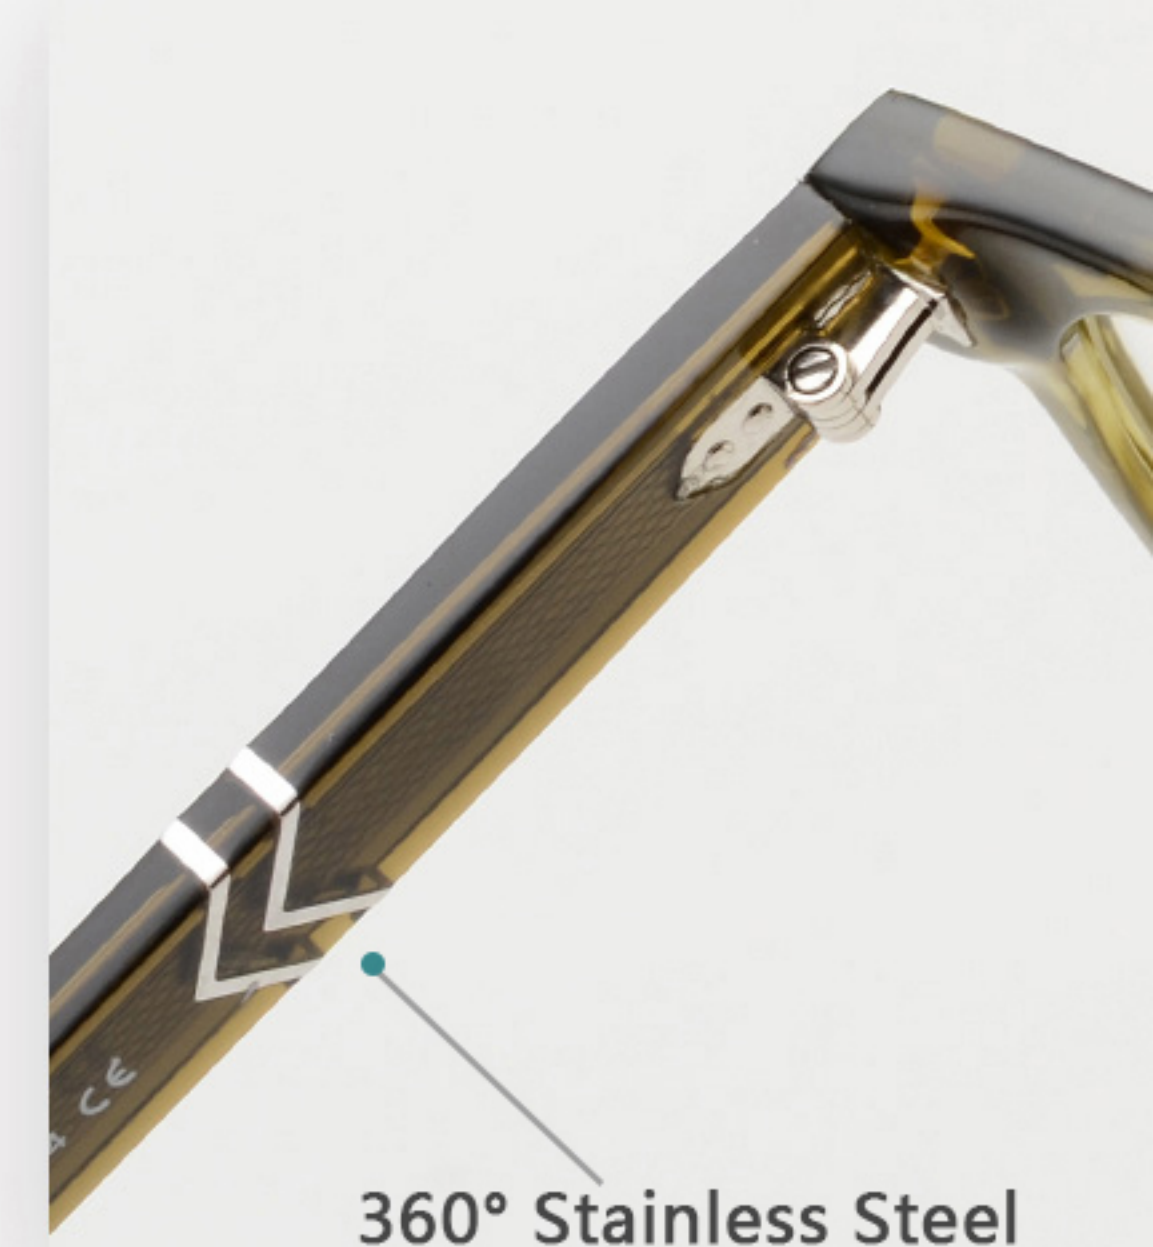

C1 S.Black

C2 Trans.D.Green+Tort

C3 Trans.Blue

C4 Trans.Green

360° Stainless Steel

360° Stainless Steel

No. D04-JH416S

 54-19-145